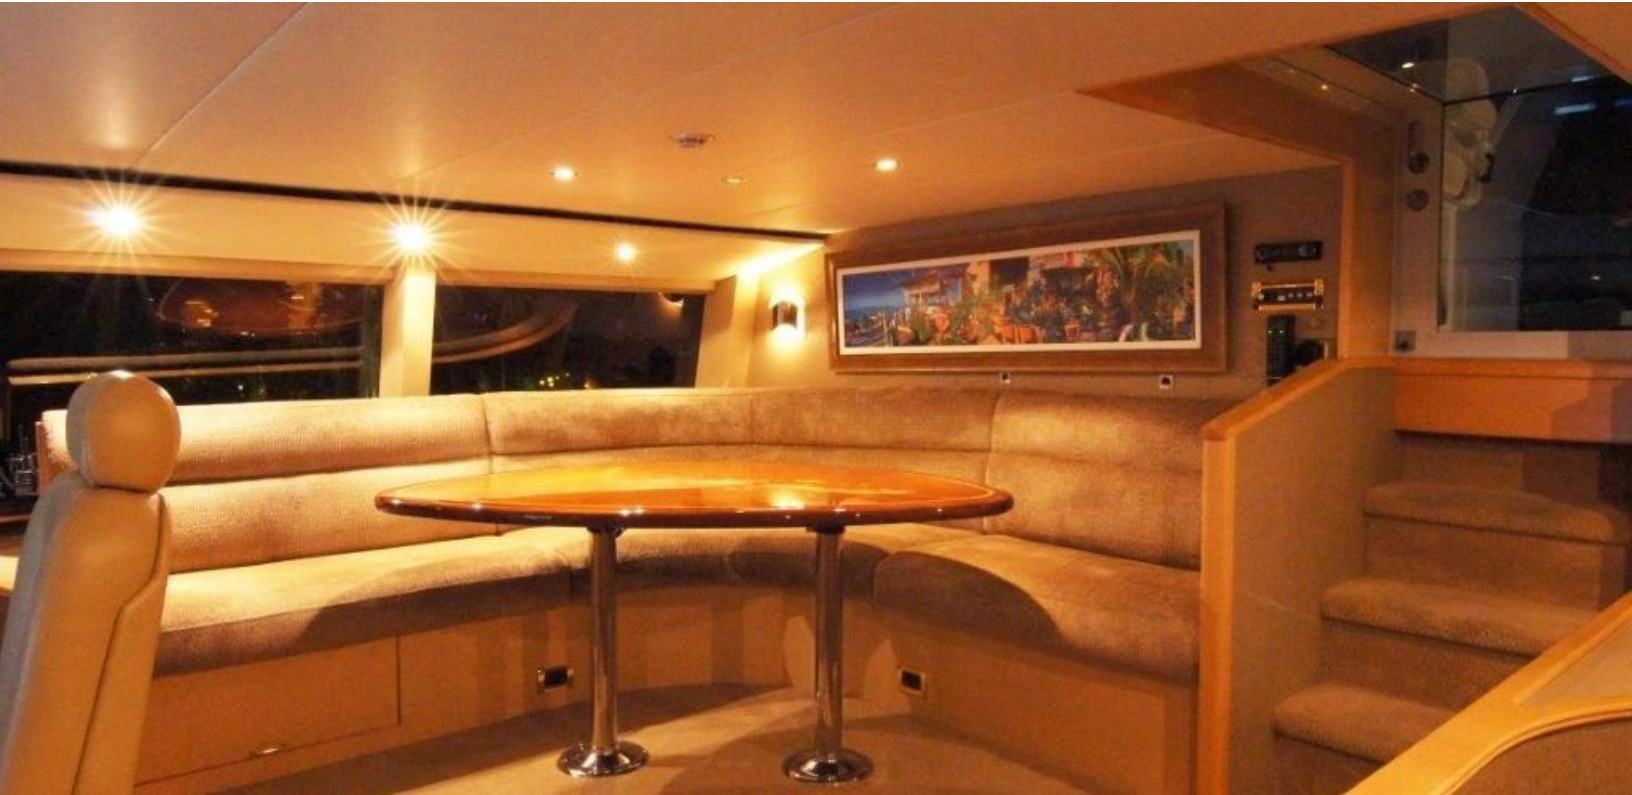

- LUXURY YACHT MISS STEPHANIE -

115 feet / 35.1 meters | Westport - Crescent | 1996