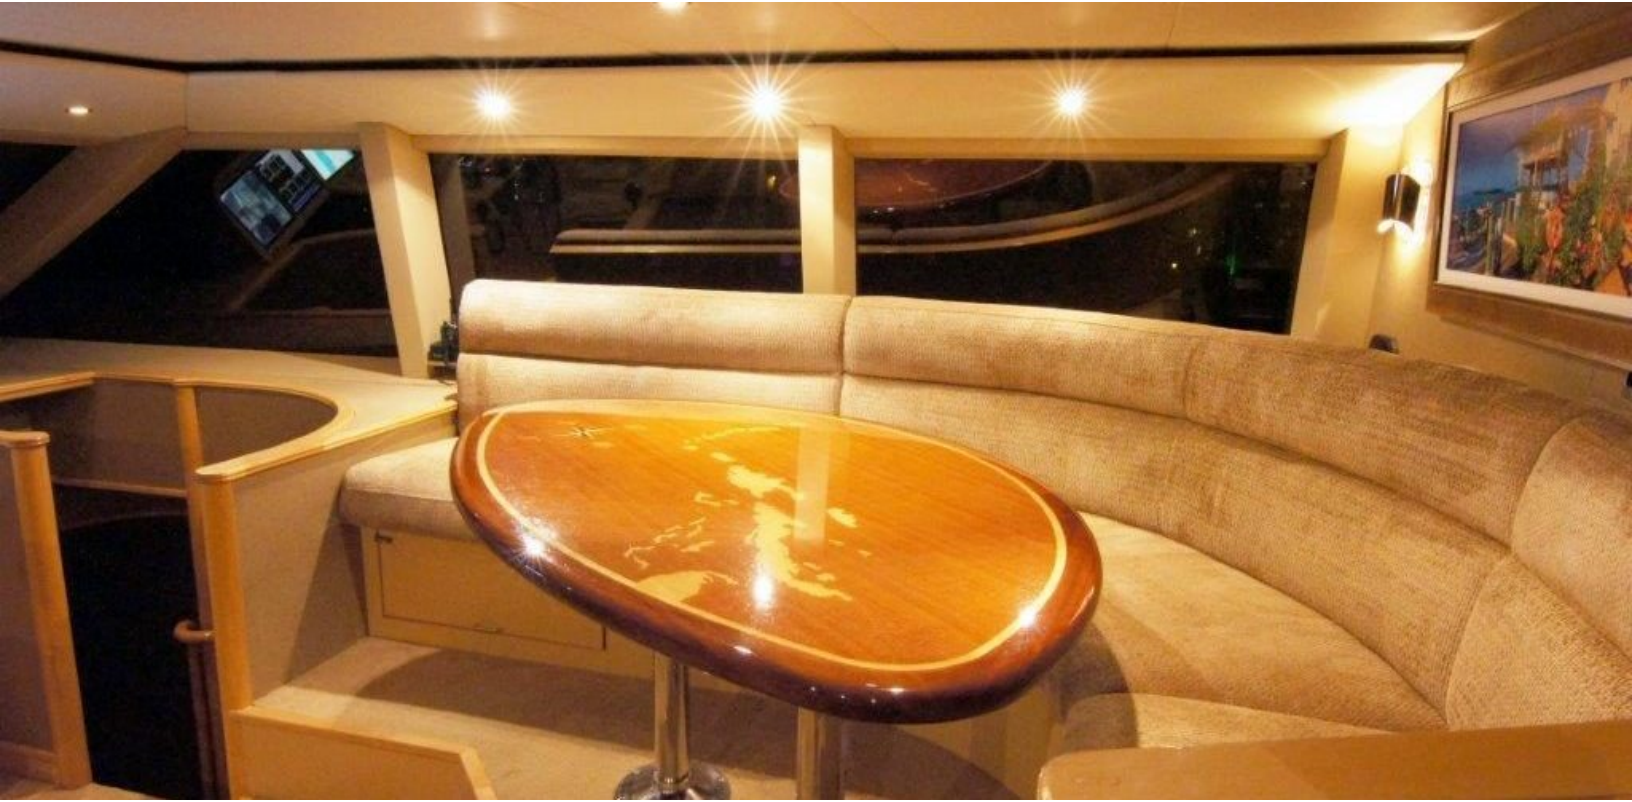

- LUXURY YACHT MISS STEPHANIE -

115 feet / 35.1 meters | Westport - Crescent | 1996

- LUXURY YACHT MISS STEPHANIE -

115 feet / 35.1 meters | Westport - Crescent | 1996

- LUXURY YACHT MISS STEPHANIE -

115 feet / 35.1 meters | Westport - Crescent | 1996