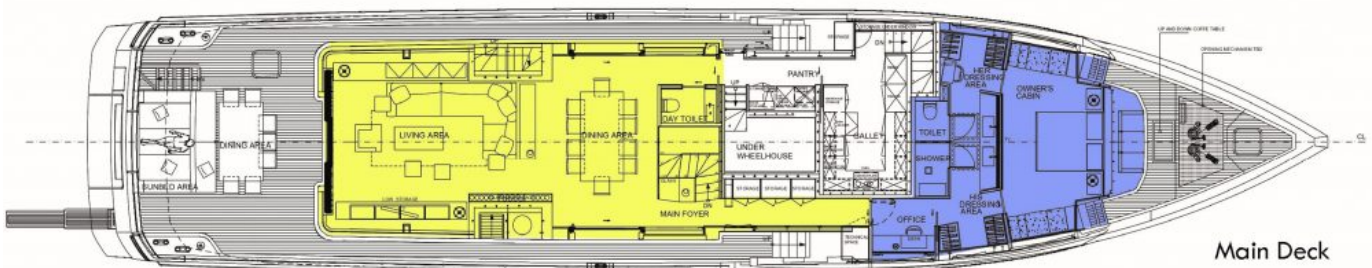

### SPECIFICATIONS

Builder	Admiral
Built / Refits	2014 / 2017
Length	122.4 ft / 37.3 m
Beam	26.3 ft / 8 m
Draft	6.4 ft / 2 m
Gross Tonnage	284
Naval Architect	Tecnomar
Exterior Stylist	Luca Dini
Interior Stylist	Admiral
Hull	Aluminum
Classification	RINA, MCA Compliant
Flag	Marshall Islands

- LUXURY YACHT SAFE HAVEN -

122.4 feet / 37.3 meters | Admiral | 2014

- LUXURY YACHT SAFE HAVEN -

122.4 feet / 37.3 meters | Admiral | 2014

- LUXURY YACHT SAFE HAVEN -

122.4 feet / 37.3 meters | Admiral | 2014

- LUXURY YACHT SAFE HAVEN -

122.4 feet / 37.3 meters | Admiral | 2014

- LUXURY YACHT SAFE HAVEN -

122.4 feet / 37.3 meters | Admiral | 2014

LOAD	RPM	L/HR	AVG. SOG	GEN.SET	TOTAL		DAYS	RANGE	MAX
10%	800	21	6.5	15	57.0		21.9	3421.1	2565.8
16%	1005	38	8.3	15	91.0		13.7	2736.3	2052.2
22%	1105	51	8.9	15	117.0		10.7	2282.1	1711.5
28%	1200	62	9.9	15	139.0		9.0	2136.7	1602.5
36%	1305	82	10.8	15	179.0		7.0	1810.1	1357.5
38%	1404	98	11.6	15	211.0		5.9	1649.3	1237.0
40%	1510	120	12.5	15	255.0		4.9	1470.6	1102.9
44%	1608	148	13.6	15	311.0		4.0	1311.9	983.9
48%	1707	170	14.2	15	355.0		3.5	1200.0	900.0
55%	1803	200	15.0	15	415.0		3.0	1084.3	813.3
63%	1904	250	15.7	15	515.0		2.4	914.6	685.9
71%	2005	277	16.4	15	569.0		2.2	342.7	257.0
80%	2103	310	17.4	15	635.0		2.0	822.0	616.5
91%	2203	355	18.2	15	725.0		1.7	753.1	564.8
100%	2300	380	19.0	15	775.0		1.6	735.5	551.6

- LUXURY YACHT SAFE HAVEN -

122.4 feet / 37.3 meters | Admiral | 2014

- Common Areas
- Owners Stateroom
- 2nd Owners Stateroom
- Guest Stateroom
- Twin Stateroom
- VIP Stateroom
- Crew Area
- Deck