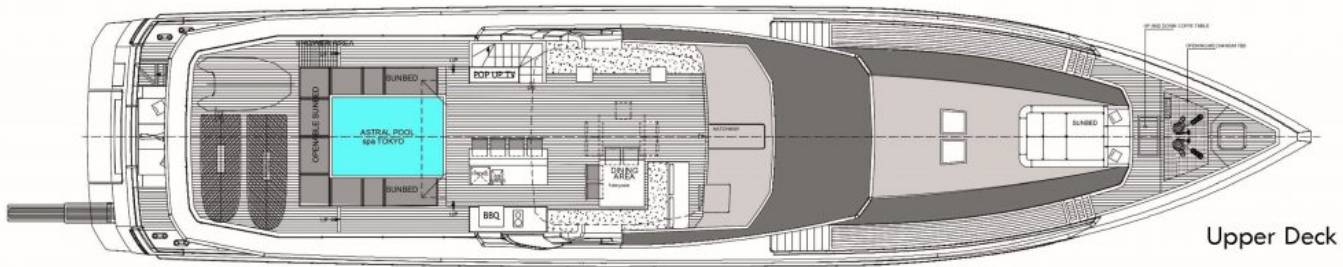

### SPECIFICATIONS

Builder	Admiral
Built / Refits	2014 / 2017
Length	122.4 ft / 37.3 m
Beam	26.3 ft / 8 m
Draft	6.4 ft / 2 m
Gross Tonnage	284
Naval Architect	Tecnomar
Exterior Stylist	Luca Dini
Interior Stylist	Admiral
Hull	Aluminum
Classification	RINA, MCA Compliant
Flag	Marshall Islands

- LUXURY YACHT SAFE HAVEN -

122.4 feet / 37.3 meters | Admiral | 2014

- LUXURY YACHT SAFE HAVEN -

122.4 feet / 37.3 meters | Admiral | 2014

- LUXURY YACHT SAFE HAVEN -

122.4 feet / 37.3 meters | Admiral | 2014

- LUXURY YACHT SAFE HAVEN -

122.4 feet / 37.3 meters | Admiral | 2014

- LUXURY YACHT SAFE HAVEN -

122.4 feet / 37.3 meters | Admiral | 2014

LOAD	RPM	L/HR	AVG. SOG	GEN.SET	TOTAL		DAYS	RANGE	MAX
10%	800	21	6.5	15	57.0		21.9	3421.1	2565.8
16%	1005	38	8.3	15	91.0		13.7	2736.3	2052.2
22%	1105	51	8.9	15	117.0		10.7	2282.1	1711.5
28%	1200	62	9.9	15	139.0		9.0	2136.7	1602.5
36%	1305	82	10.8	15	179.0		7.0	1810.1	1357.5
38%	1404	98	11.6	15	211.0		5.9	1649.3	1237.0
40%	1510	120	12.5	15	255.0		4.9	1470.6	1102.9
44%	1608	148	13.6	15	311.0		4.0	1311.9	983.9
48%	1707	170	14.2	15	355.0		3.5	1200.0	900.0
55%	1803	200	15.0	15	415.0		3.0	1084.3	813.3
63%	1904	250	15.7	15	515.0		2.4	914.6	685.9
71%	2005	277	16.4	15	569.0		2.2	342.7	257.0
80%	2103	310	17.4	15	635.0		2.0	822.0	616.5
91%	2203	355	18.2	15	725.0		1.7	753.1	564.8
100%	2300	380	19.0	15	775.0		1.6	735.5	551.6

- LUXURY YACHT SAFE HAVEN -

122.4 feet / 37.3 meters | Admiral | 2014

- Common Areas
- Owners Stateroom
- 2nd Owners Stateroom
- Guest Stateroom
- Twin Stateroom
- VIP Stateroom
- Crew Area
- Deck