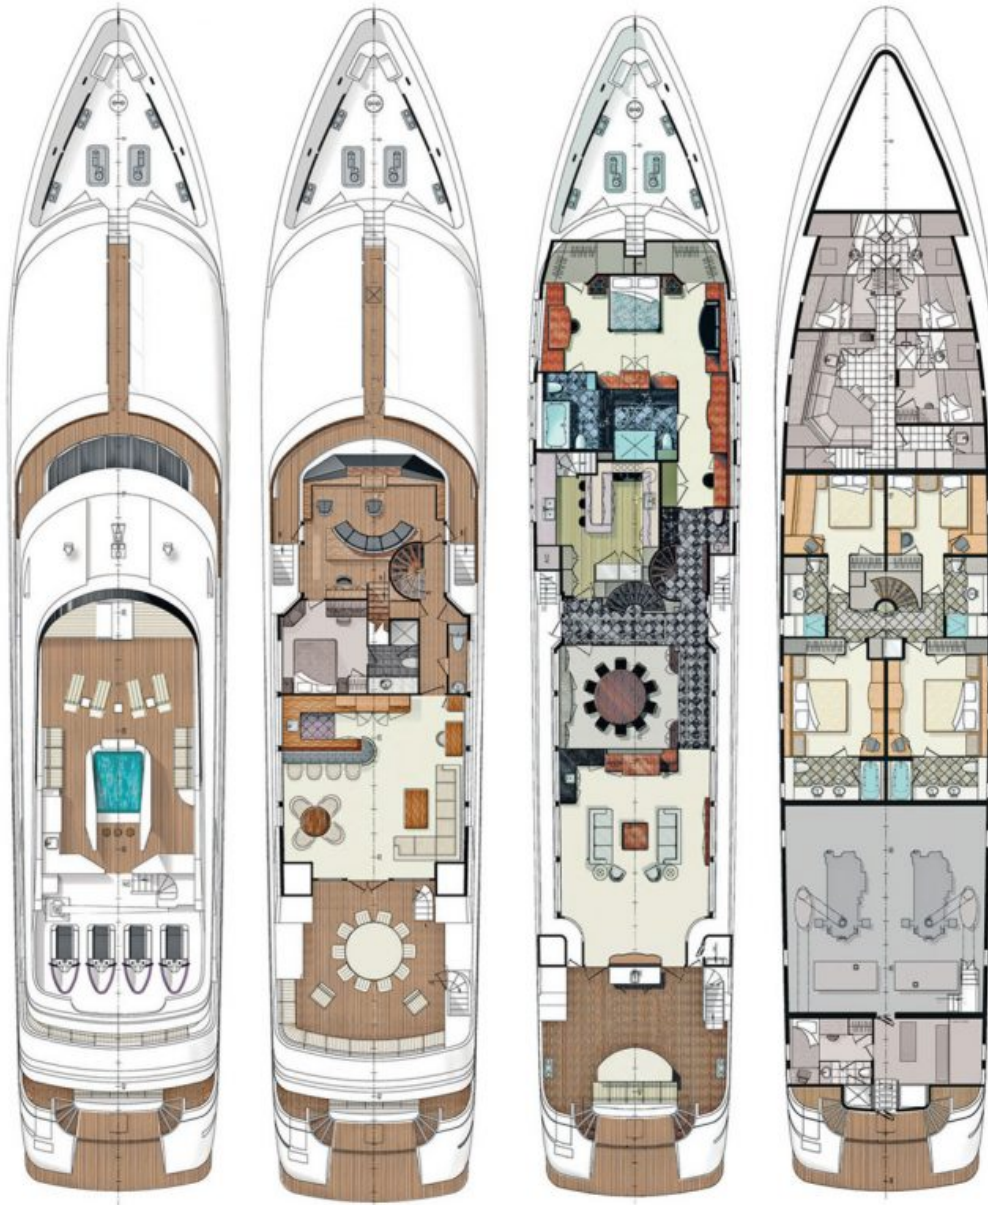

- LUXURY YACHT ATTITUDE -

149.9 feet / 45.7 meters | Trinity | 1998

12 GUESTS

5 STATEROOMS

10 CREW

22 KNOTS

ABOUT ATTITUDE

The ATTITUDE yacht brochure reveals a vessel of distinction, where careful thought was placed into every detail on board. With an LOA of 149.9ft / 45.7m, the interior design is by Dee Robinson, with exterior styling by Trinity. The ATTITUDE yacht accommodates 12 guests in 5 staterooms, which are each appointed with the best in comfort and entertainment. Explore this top of the line yacht, built by luxury yacht builder Trinity, where meticulous work and creativity come together to create a floating sanctuary. Located in: Update Coming Soon, ATTITUDE beckons all who seek the best in luxury travel.

ASKING PRICE
For Info Please Inquire*

CHARTER RATE
For Info Please Inquire

SPECIFICATIONS

Builder	Trinity
Built / Refits	1998
Length	149.9 ft / 45.7 m
Beam	28 ft / 8.5 m
Draft	7.2 ft / 2.2 m
Gross Tonnage	488
Naval Architect	Trinity
Exterior Stylist	Trinity
Interior Stylist	Dee Robinson
Hull	Aluminum
Classification	ABS, MCA Compliant
Flag	Jamaica

web@merlewood.com

+1-954-525-5111
Global Headquarters

Version 240124

www.merlewood.com

- LUXURY YACHT ATTITUDE -

149.9 feet / 45.7 meters | Trinity | 1998

MERLE WOOD & ASSOCIATES

- LUXURY YACHT ATTITUDE -

web@merlewood.com

+1-954-525-5111
Global Headquarters

Version 240124

www.merlewood.com

- LUXURY YACHT ATTITUDE -

149.9 feet / 45.7 meters | Trinity | 1998

ATTITUDE, 150' (45.72m) Trinity Motoryacht, 1998/2014