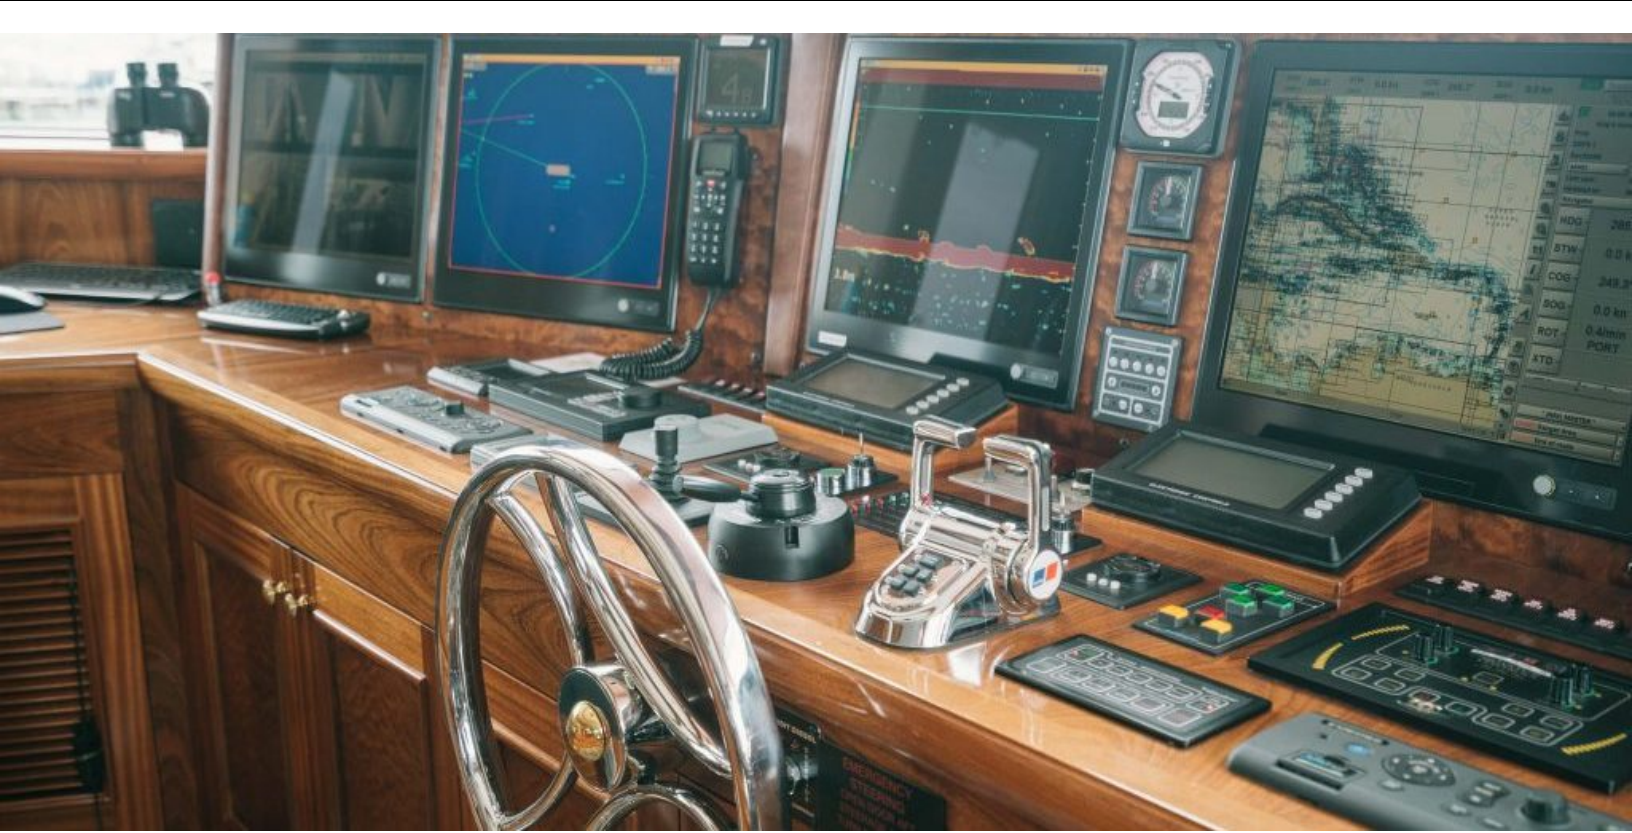

- LUXURY YACHT EXCELLENCE -

150 feet / 45.7 meters | Richmond Yachts | 2010

- LUXURY YACHT EXCELLENCE -

150 feet / 45.7 meters | Richmond Yachts | 2010

- LUXURY YACHT EXCELLENCE -

150 feet / 45.7 meters | Richmond Yachts | 2010