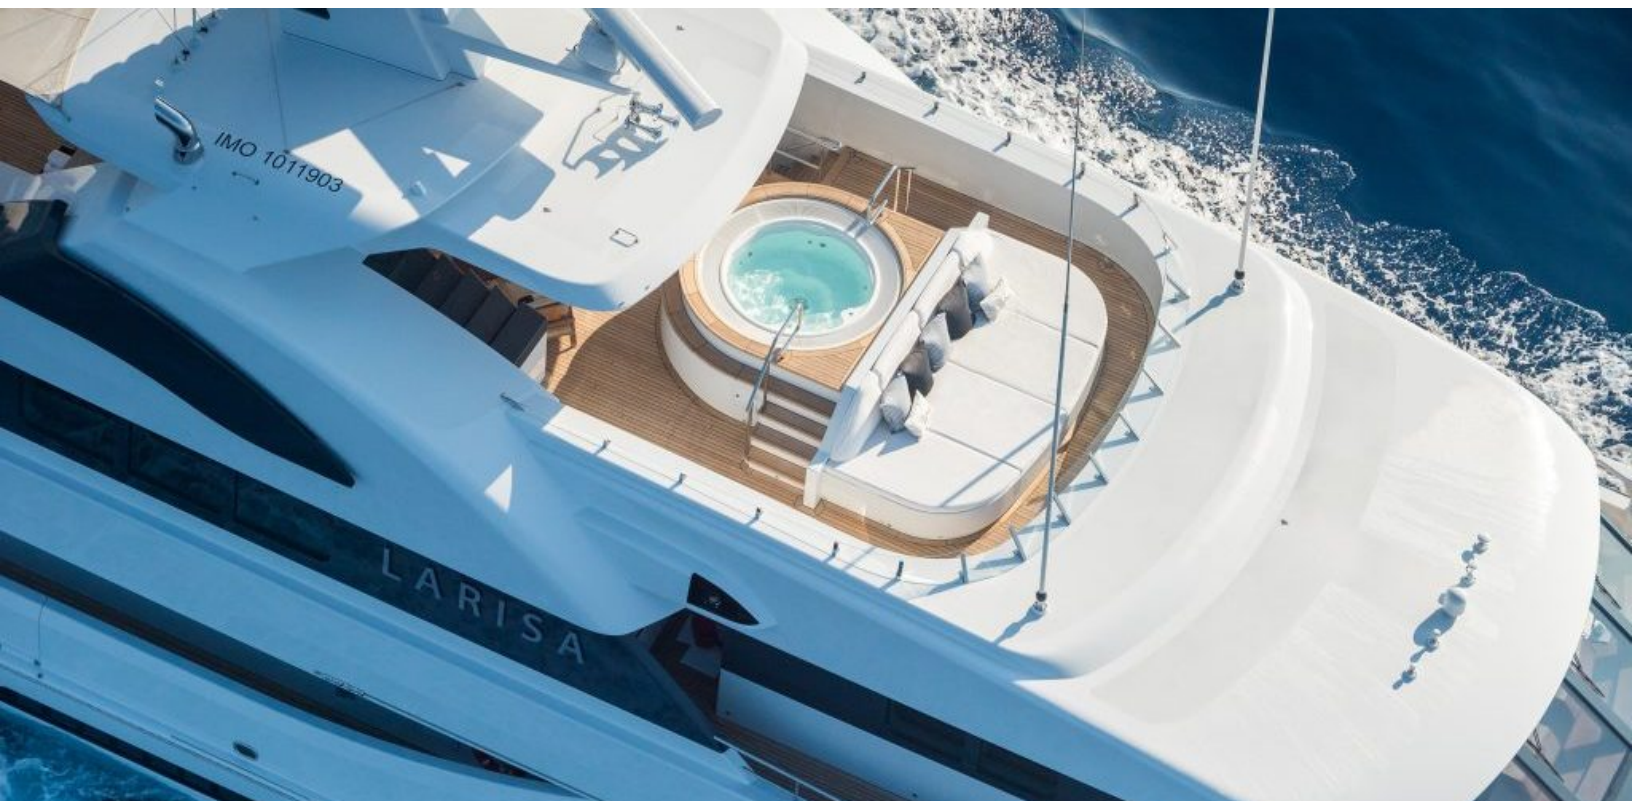

- LUXURY YACHT W -

189 feet / 57.6 meters | Leadship | 2013