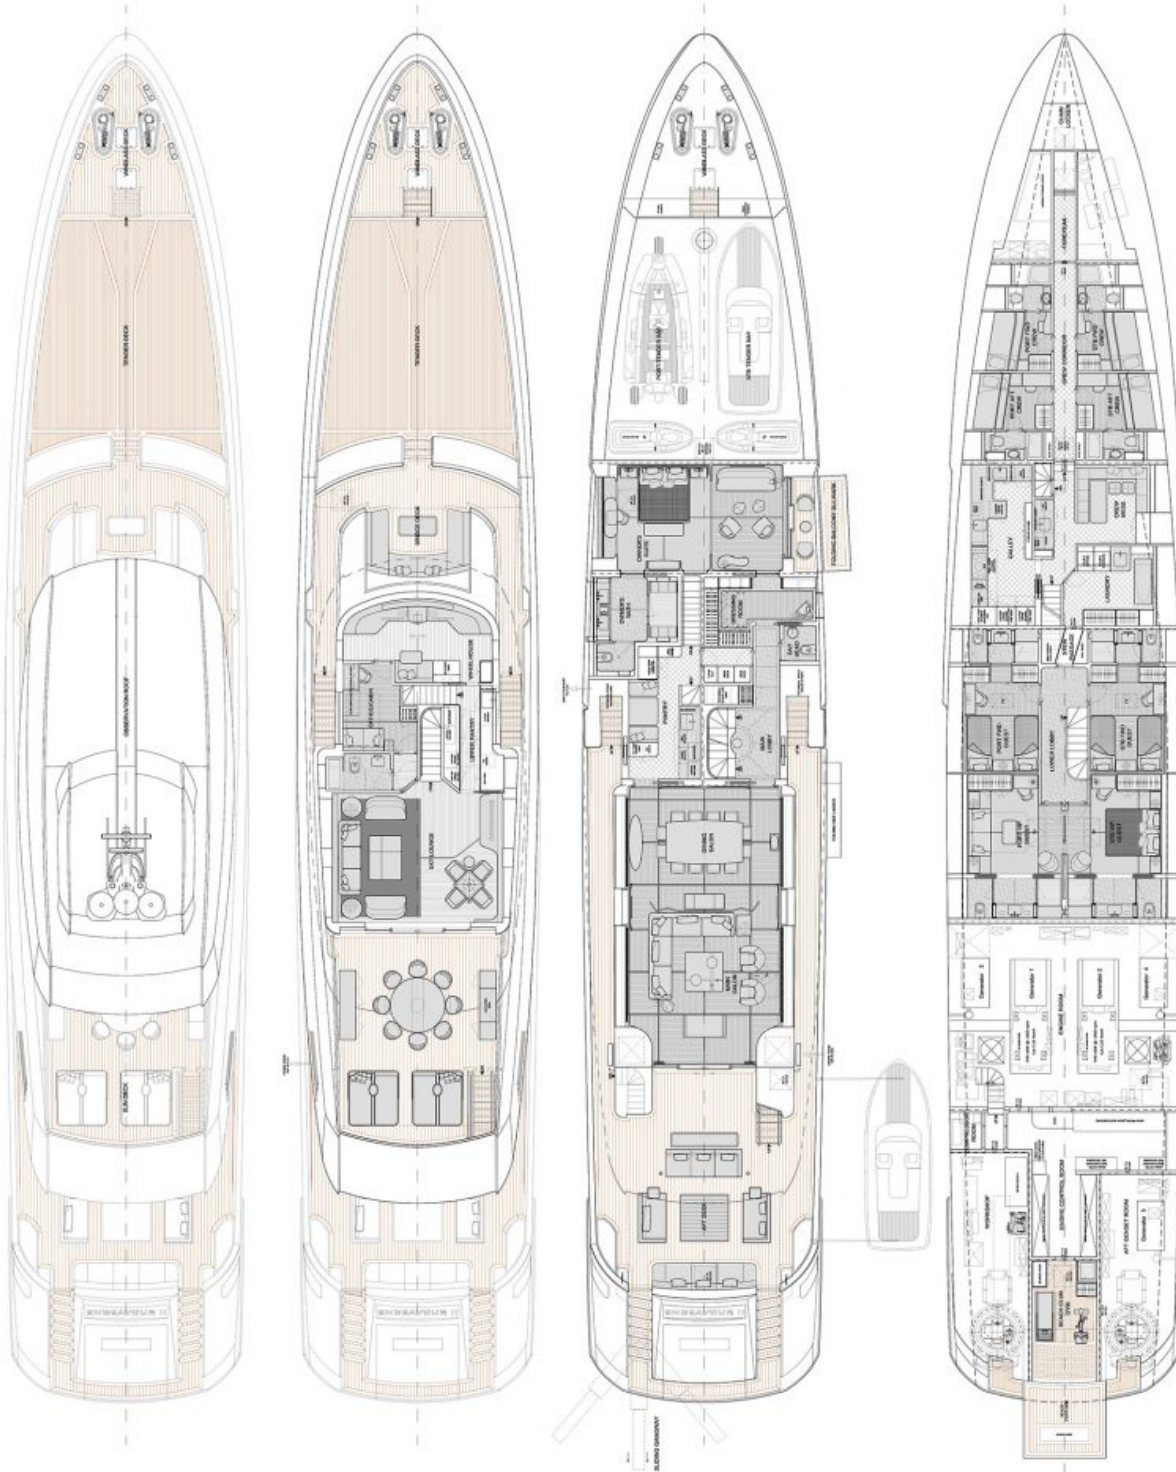

- LUXURY YACHT ENDEAVOUR 2 -

163.7 feet / 49.9 meters | Rossinavi | 2017

10 GUESTS

5 STATEROOMS

9 CREW

16 KNOTS

ABOUT ENDEAVOUR 2

The ENDEAVOUR 2 yacht brochure reveals a vessel of distinction, where careful thought was placed into every detail on board. With an LOA of 163.7ft / 49.9m, The ENDEAVOUR 2 yacht accommodates 10 guests in 5 staterooms, which are each appointed with the best in comfort and entertainment. Explore this top of the line yacht, built by luxury yacht builder Rossinavi, where meticulous work and creativity come together to create a floating sanctuary. Located in: Italy - West Coast, ENDEAVOUR 2 beckons all who seek the best in luxury travel.

- LUXURY YACHT ENDEAVOUR 2 -

163.7 feet / 49.9 meters | Rossinavi | 2017

- LUXURY YACHT ENDEAVOUR 2 -

163.7 feet / 49.9 meters | Rossinavi | 2017

- LUXURY YACHT ENDEAVOUR 2 -

163.7 feet / 49.9 meters | Rossinavi | 2017

ENDEAVOUR 2, 164' (49.90m) Rossinavi Motoryacht, 2017