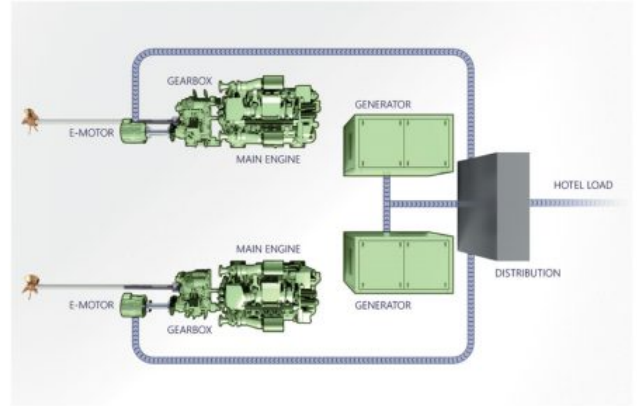

HEESEN 5000 HYBRID 18650 YACHT DECK PLANS - View the interior & exterior layout & arrangement of the 164.1ft / 50m HEESEN YACHTS yacht. The beam is 29.9ft / 9.1m, draft is 7.1ft / 2.2m, with a volume of 499 tons.

CRUISING MODE

Diesel propulsion
Main generators on / main engines on
E-Motors off
Speed from 12 to 15 knots

BOOST MODE

Diesel and electric propulsion
Main generators on / main engines on
E-Motors providing mechanical power (propulsion)
Speed up to 16.3 knots