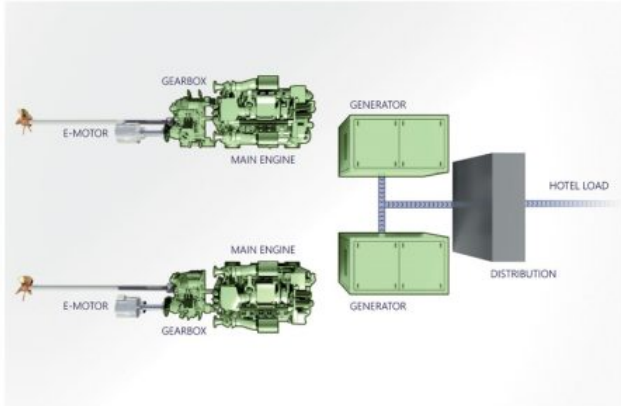

HEESEN 5000 HYBRID 18650 YACHT DECK PLANS - View the interior & exterior layout & arrangement of the 164.1ft / 50m HEESEN YACHTS yacht. The beam is 29.9ft / 9.1m, draft is 7.1ft / 2.2m, with a volume of 499 tons.

CRUISING MODE

Diesel propulsion
Main generators on / main engines on
E-Motors off
Speed from 12 to 15 knots

BOOST MODE

Diesel and electric propulsion
Main generators on / main engines on
E-Motors providing mechanical power (propulsion)
Speed up to 16.3 knots