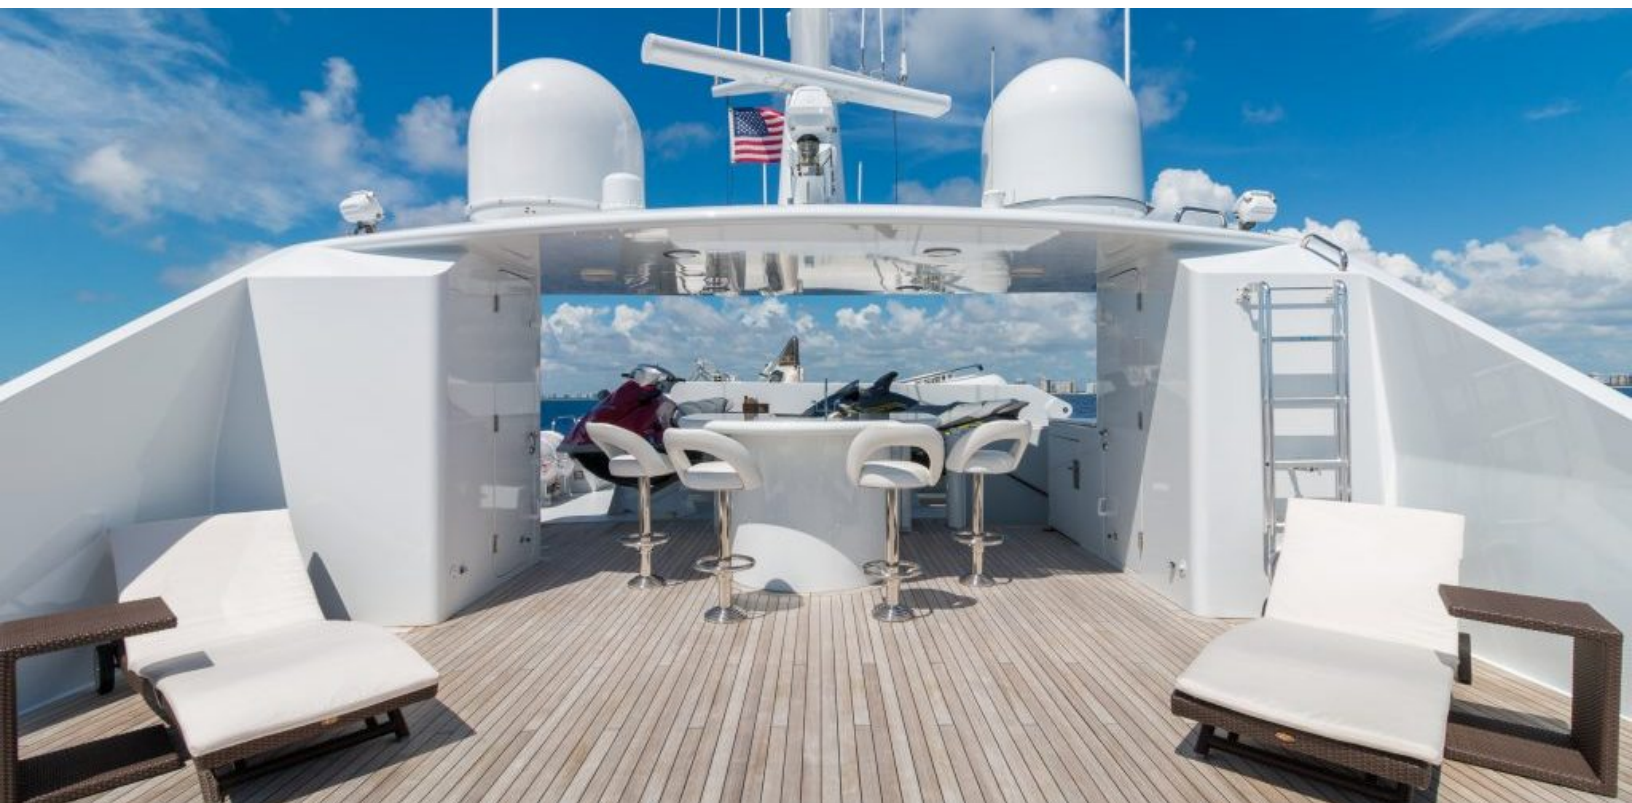

- LUXURY YACHT RELENTLESS -

145 feet / 44.2 meters | Trinity Yachts | 2001