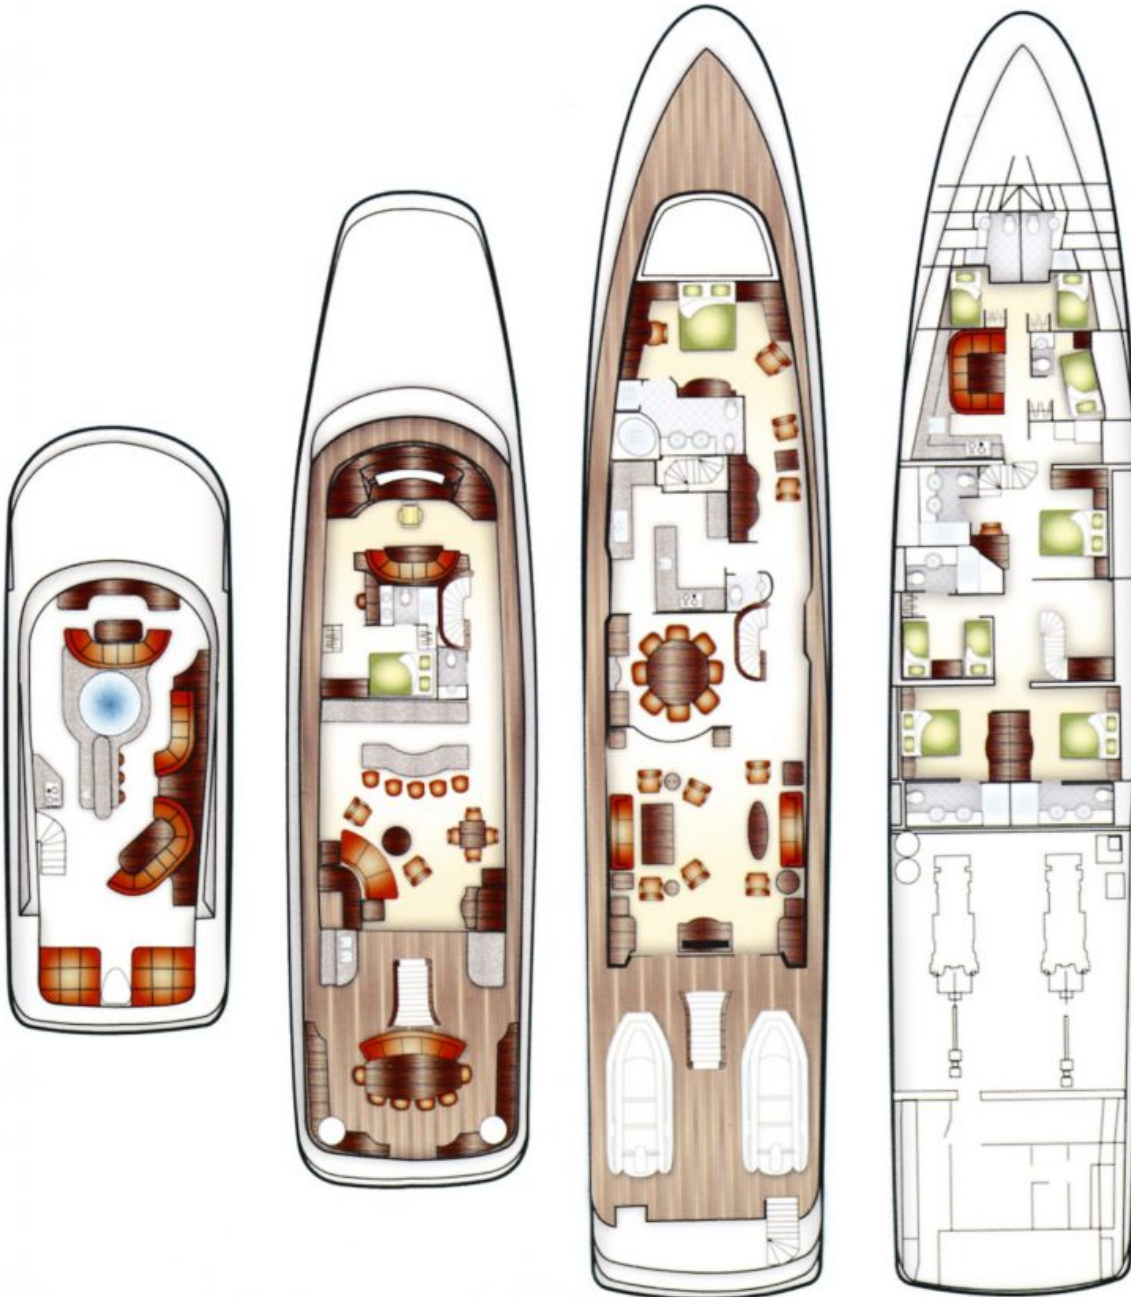

### SPECIFICATIONS

Builder	Intermarine
Built / Refits	1999 / 2017
Length	136 ft / 41.5 m
Beam	27.9 ft / 8.5 m
Draft	6.6 ft / 2 m
Gross Tonnage	398
Naval Architect	-
Exterior Stylist	-
Interior Stylist	-
Hull	Fiberglass
Classification	ABS
Flag	CAYMAN ISLANDS

[web@merlewood.com](mailto:web@merlewood.com)

+1-954-525-5111  
Global Headquarters

Version 221117

[www.merlewood.com](http://www.merlewood.com)

- LUXURY YACHT LAGNIAPPE -

136 feet / 41.5 meters | Intermarine | 1999

- LUXURY YACHT LAGNIAPPE -

136 feet / 41.5 meters | Intermarine | 1999

- LUXURY YACHT LAGNIAPPE -

136 feet / 41.5 meters | Intermarine | 1999

- LUXURY YACHT LAGNIAPPE -

136 feet / 41.5 meters | Intermarine | 1999

LAGNIAPPE, 136' (41.45m) Intermarine Motoryacht, 1999/2007