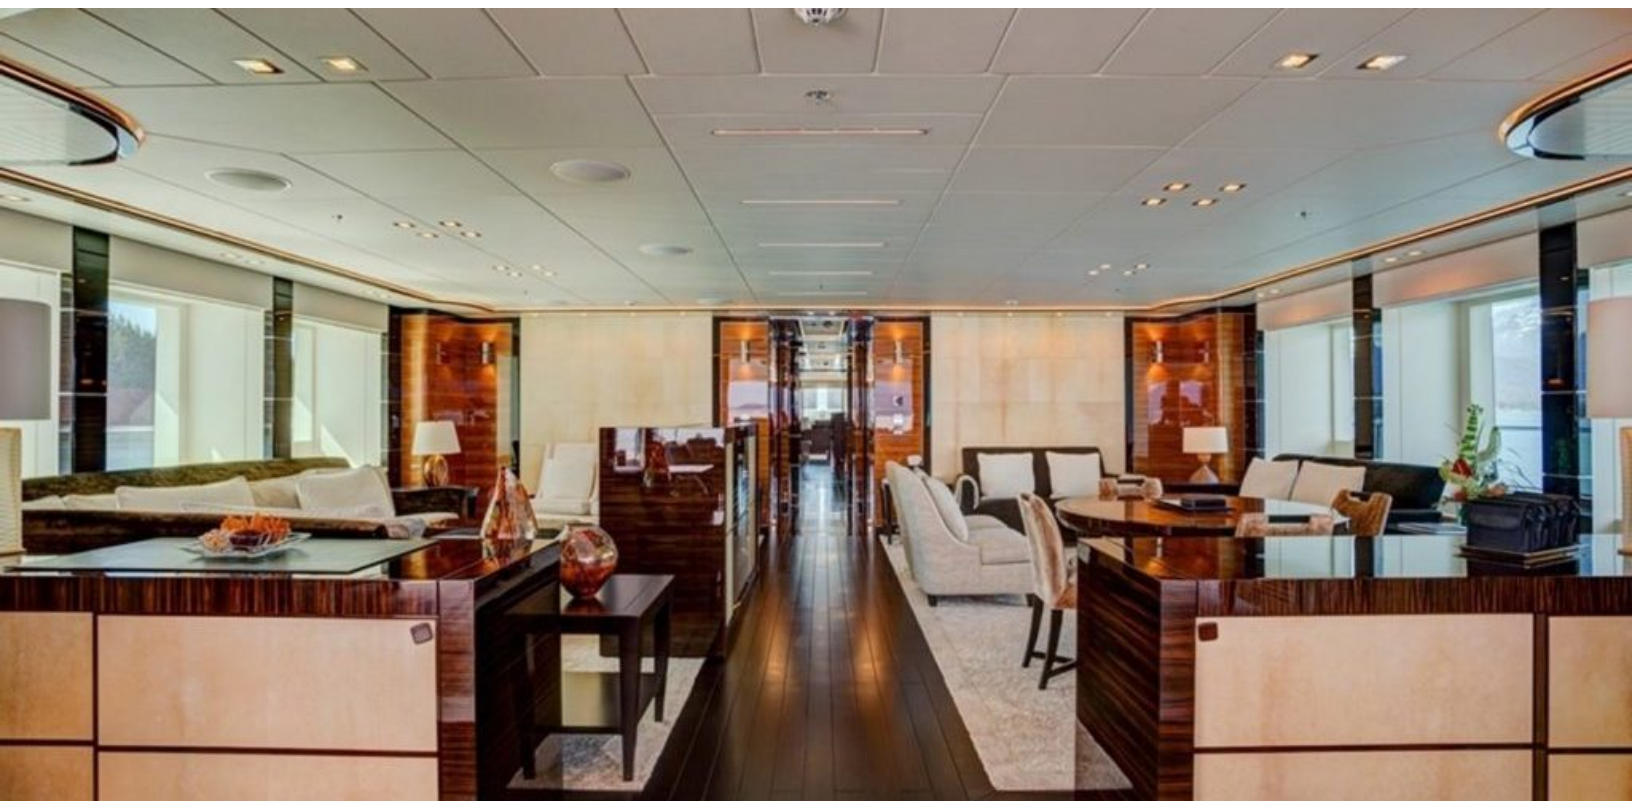

- LUXURY YACHT PARTY GIRL -

205 feet / 62.5 meters | Icon Yachts | 2013