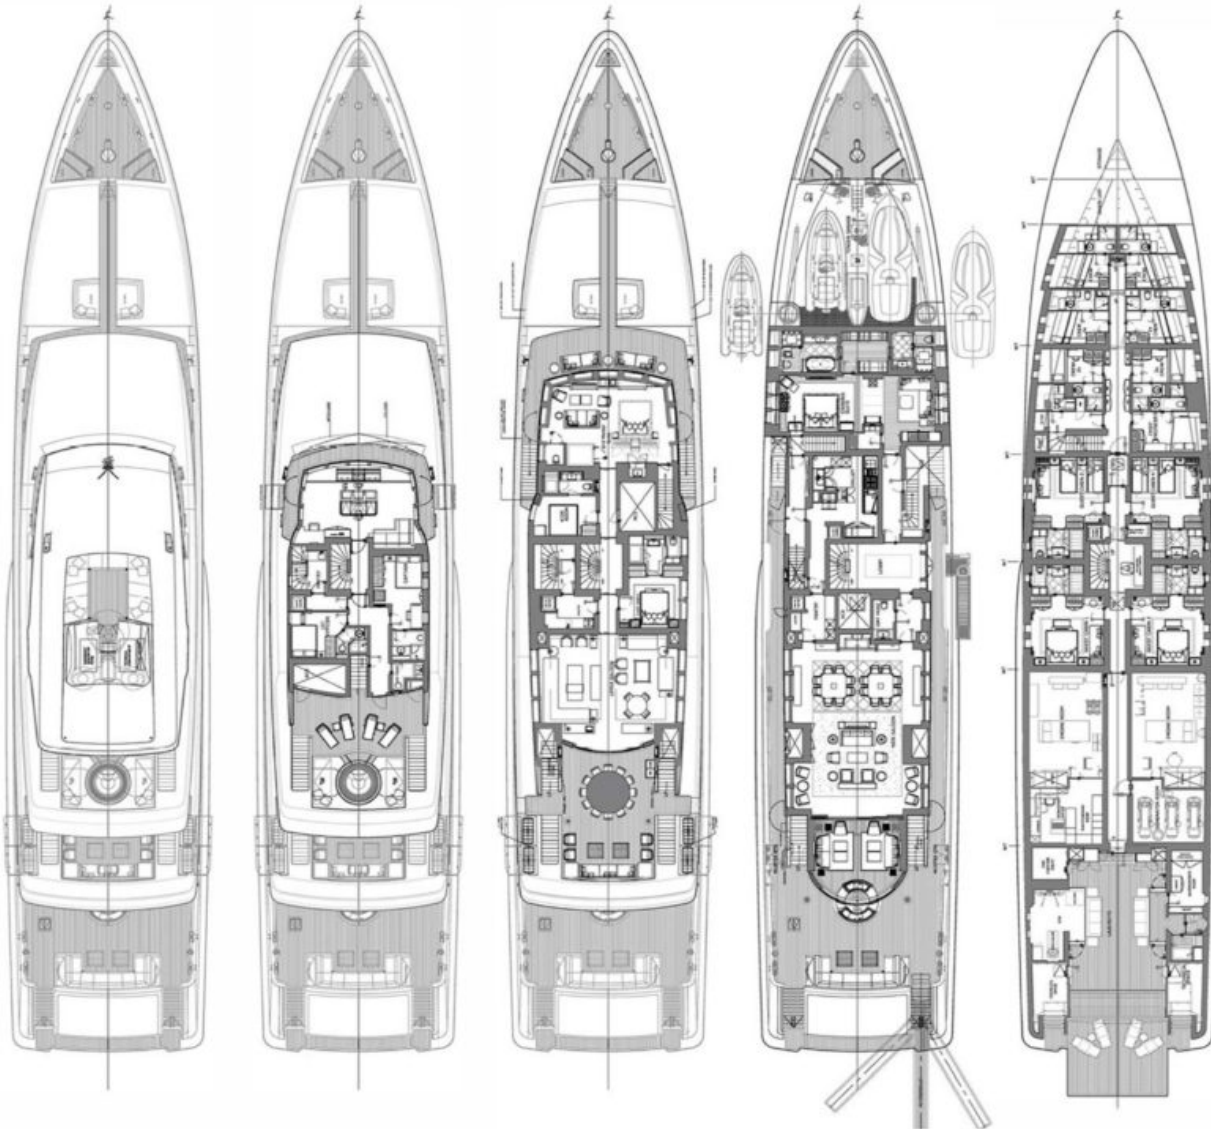

web@merlewood.com

+1-954-525-5111
Global Headquarters

Version 240124

www.merlewood.com

- LUXURY YACHT PARTY GIRL -

205 feet / 62.5 meters | Icon Yachts | 2013

MERLE WOOD & ASSOCIATES

- LUXURY YACHT PARTY GIRL -

web@merlewood.com

+1-954-525-5111
Global Headquarters

Version 240124

www.merlewood.com

MERLE WOOD & ASSOCIATES

- LUXURY YACHT PARTY GIRL -

205 feet / 62.5 meters | Icon Yachts | 2013

The PARTY GIRL yacht brochure has been provided for informational use only and may not be used for contract purposes. Please contact your yacht broker at Merle Wood & Associates for additional information and availability.

web@merlewood.com

+1-954-525-5111
Global Headquarters

Version 240124

www.merlewood.com

- LUXURY YACHT PARTY GIRL -

205 feet / 62.5 meters | Icon Yachts | 2013

- LUXURY YACHT PARTY GIRL -

205 feet / 62.5 meters | Icon Yachts | 2013

PARTY GIRL, 205' (62.48m) Icon Yachts Motoryacht,