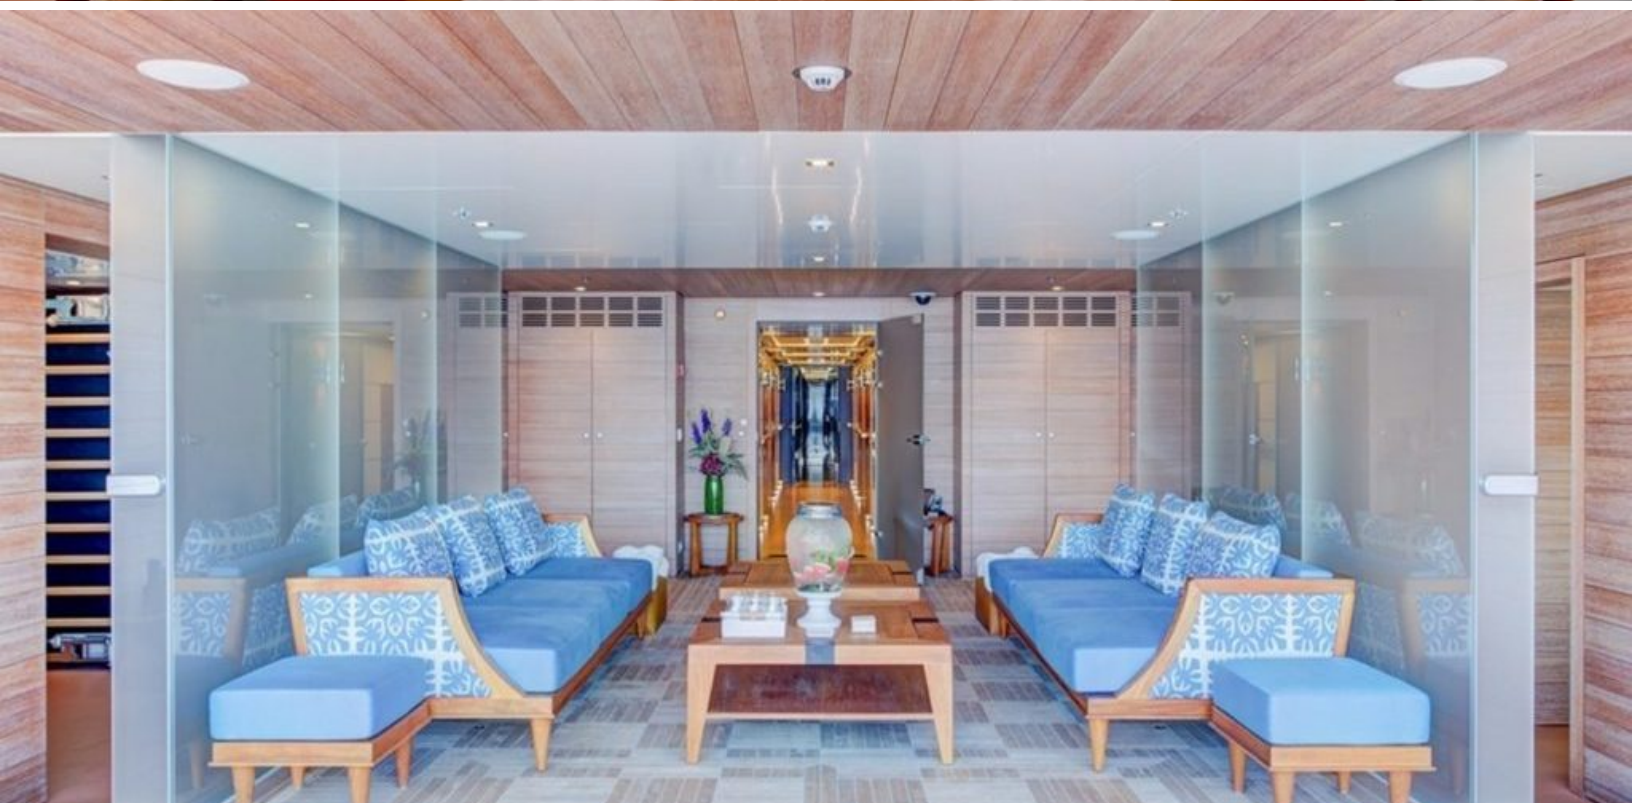

web@merlewood.com

+1-954-525-5111
Global Headquarters

Version 240124

www.merlewood.com

- LUXURY YACHT PARTY GIRL -

205 feet / 62.5 meters | Icon Yachts | 2013

- LUXURY YACHT PARTY GIRL -

205 feet / 62.5 meters | Icon Yachts | 2013