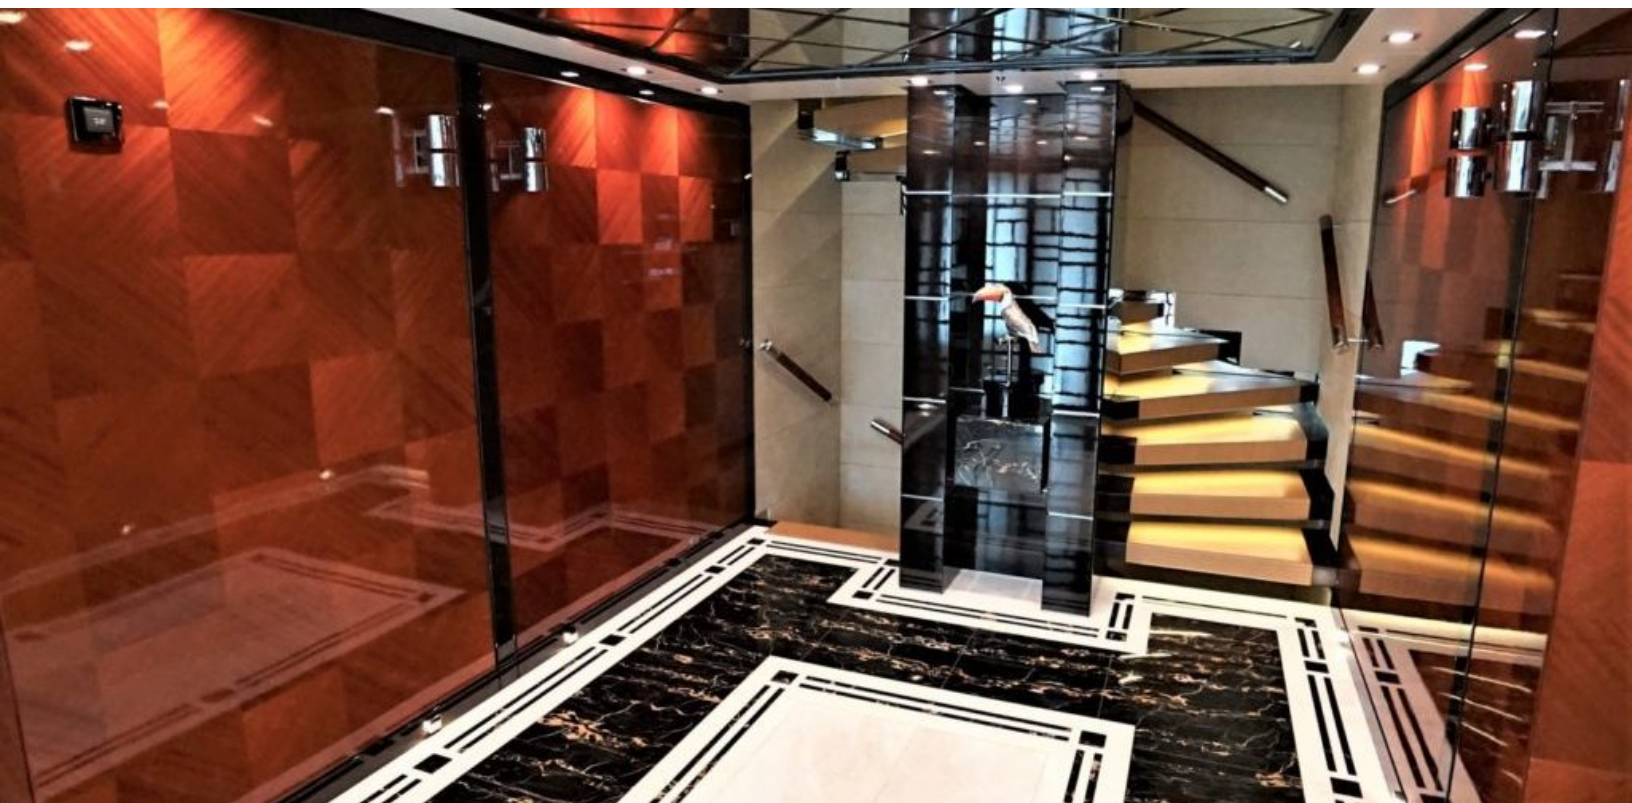

- LUXURY YACHT PARTY GIRL -

205 feet / 62.5 meters | Icon Yachts | 2013