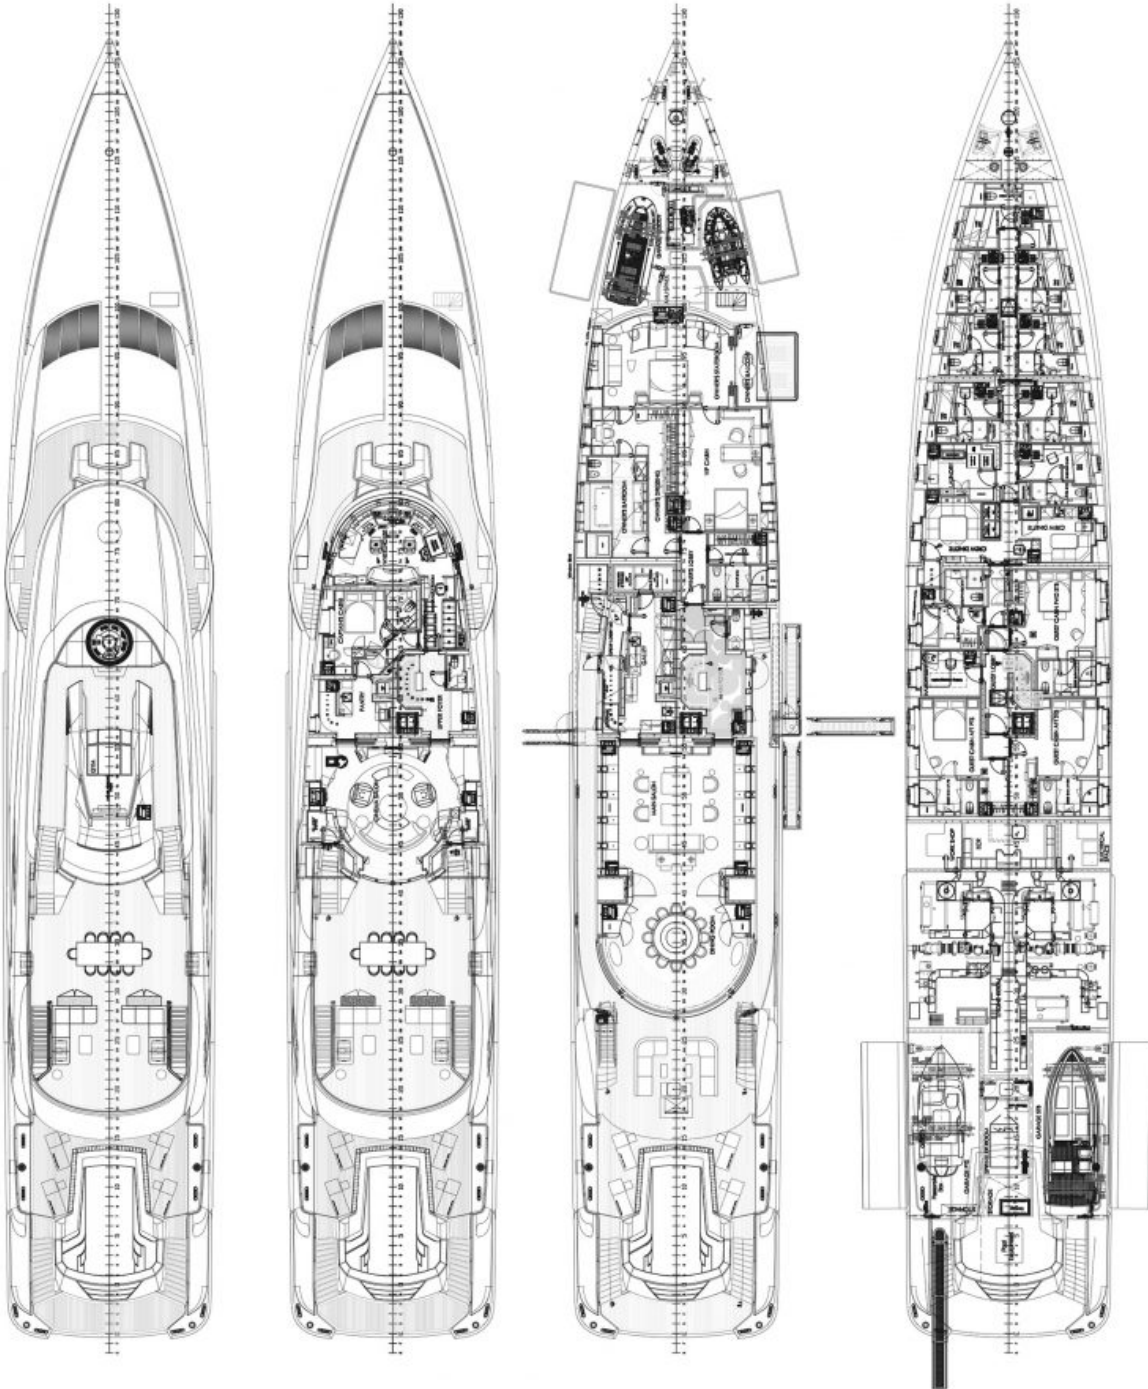

ASKING PRICE

For Info Please Inquire*

CHARTER RATE

For Info Please Inquire

SPECIFICATIONS

Builder	ISA
Built / Refits	2014
Length	217.9 ft / 66.4 m
Beam	36 ft / 11 m
Draft	9.7 ft / 3 m
Gross Tonnage	1,149
Naval Architect	Andrea Vallicelli
Exterior Stylist	-
Interior Stylist	-
Hull	Steel
Classification	+100A1 SSC Yacht Mono G6, Lloyd's
Flag	-

web@merlewood.com

+1-954-525-5111
Global Headquarters

Version 240124

www.merlewood.com

MERLE WOOD & ASSOCIATES

- LUXURY YACHT OKTO -

217.9 feet / 66.4 meters | ISA | 2014

The OKTO yacht brochure has been provided for informational use only and may not be used for contract purposes. Please contact your yacht broker at Merle Wood & Associates for additional information and availability.

web@merlewood.com

+1-954-525-5111
Global Headquarters

Version 240124

www.merlewood.com

MERLE WOOD & ASSOCIATES

- LUXURY YACHT OKTO -

217.9 feet / 66.4 meters | ISA | 2014

OKTO, 218' (66.40m) ISA Motoryacht, 2014