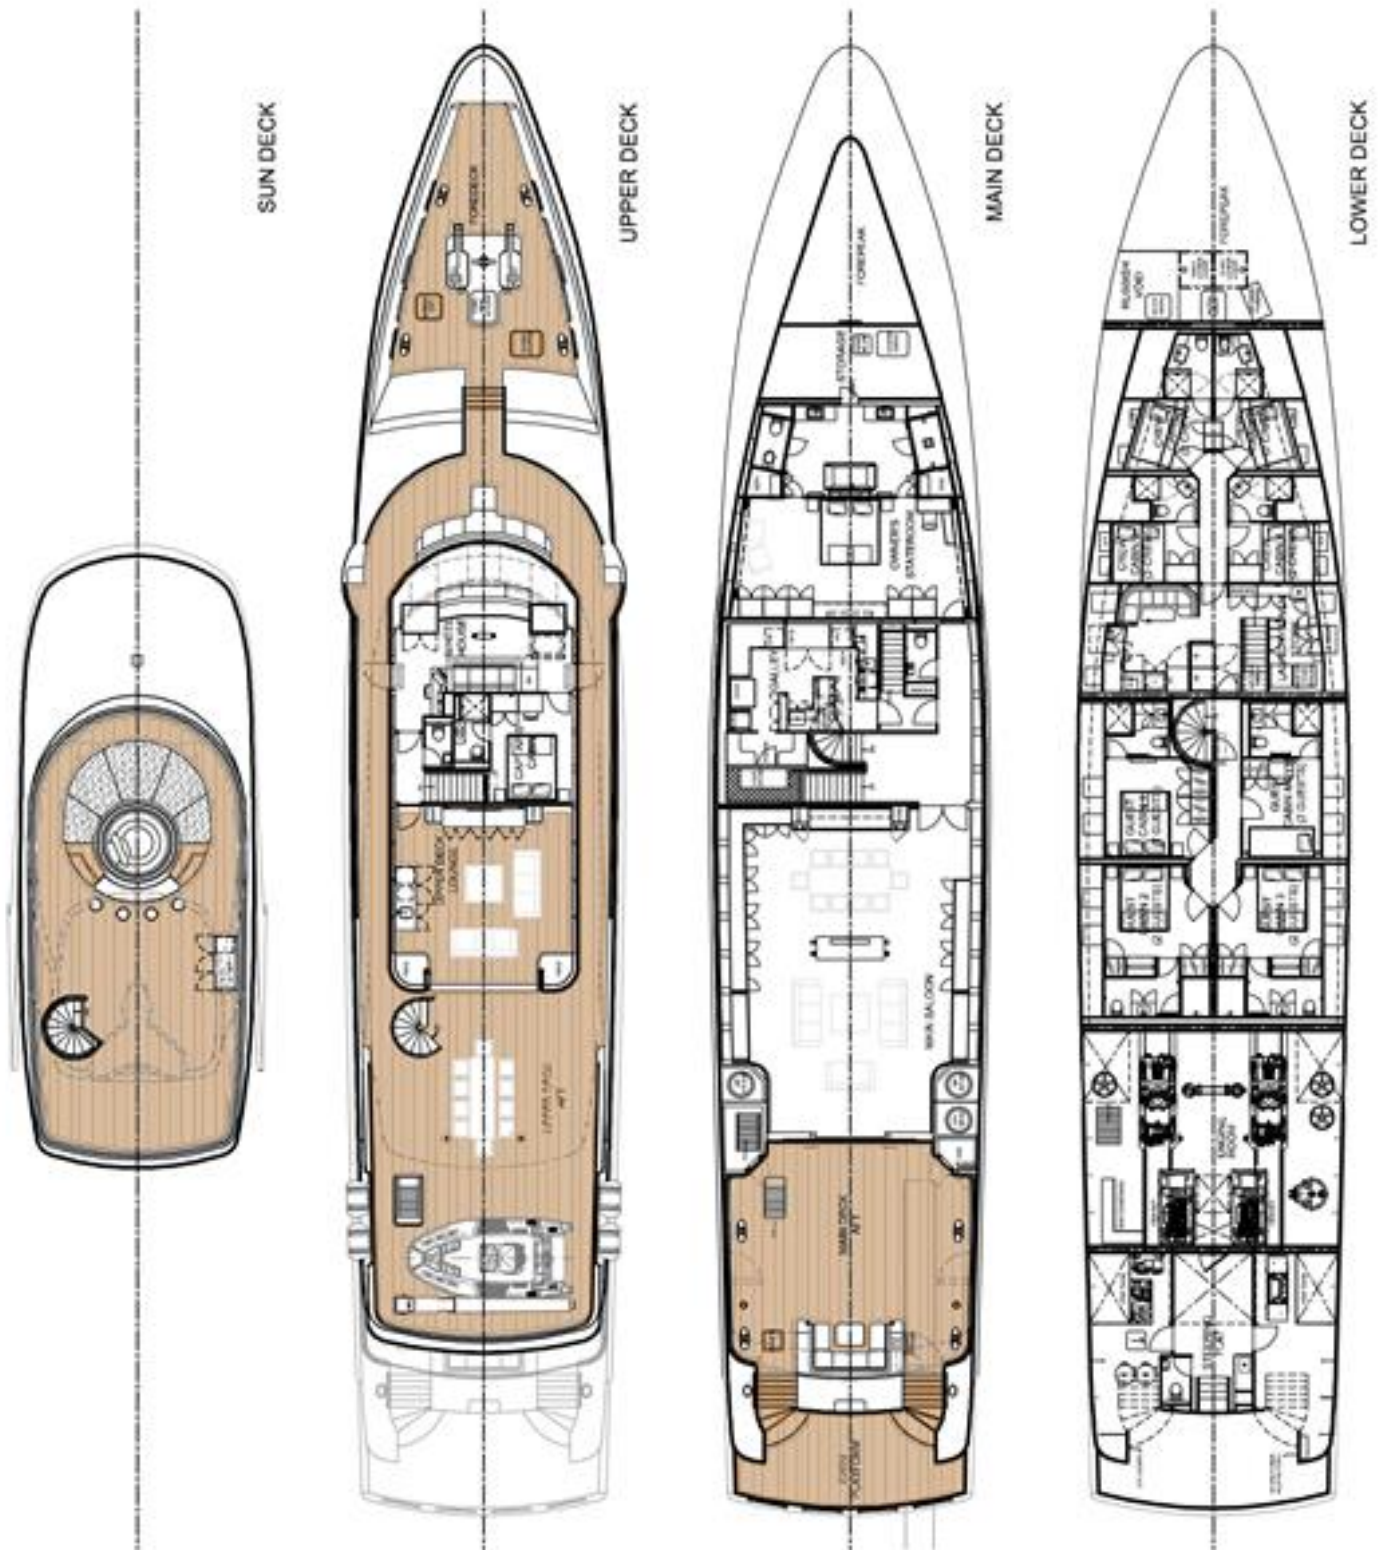

AUSTRALIS YACHT DECK PLANS - View the interior & exterior layout & arrangement of the 157.5ft / 48m OCEANFAST yacht. The beam is 28.9ft / 8.8m, draft is 8.2ft / 2.5m, with a volume of 492 tons.

AUSTRALIS, 157' (48.00m) Oceanfast Motoryacht, 2010