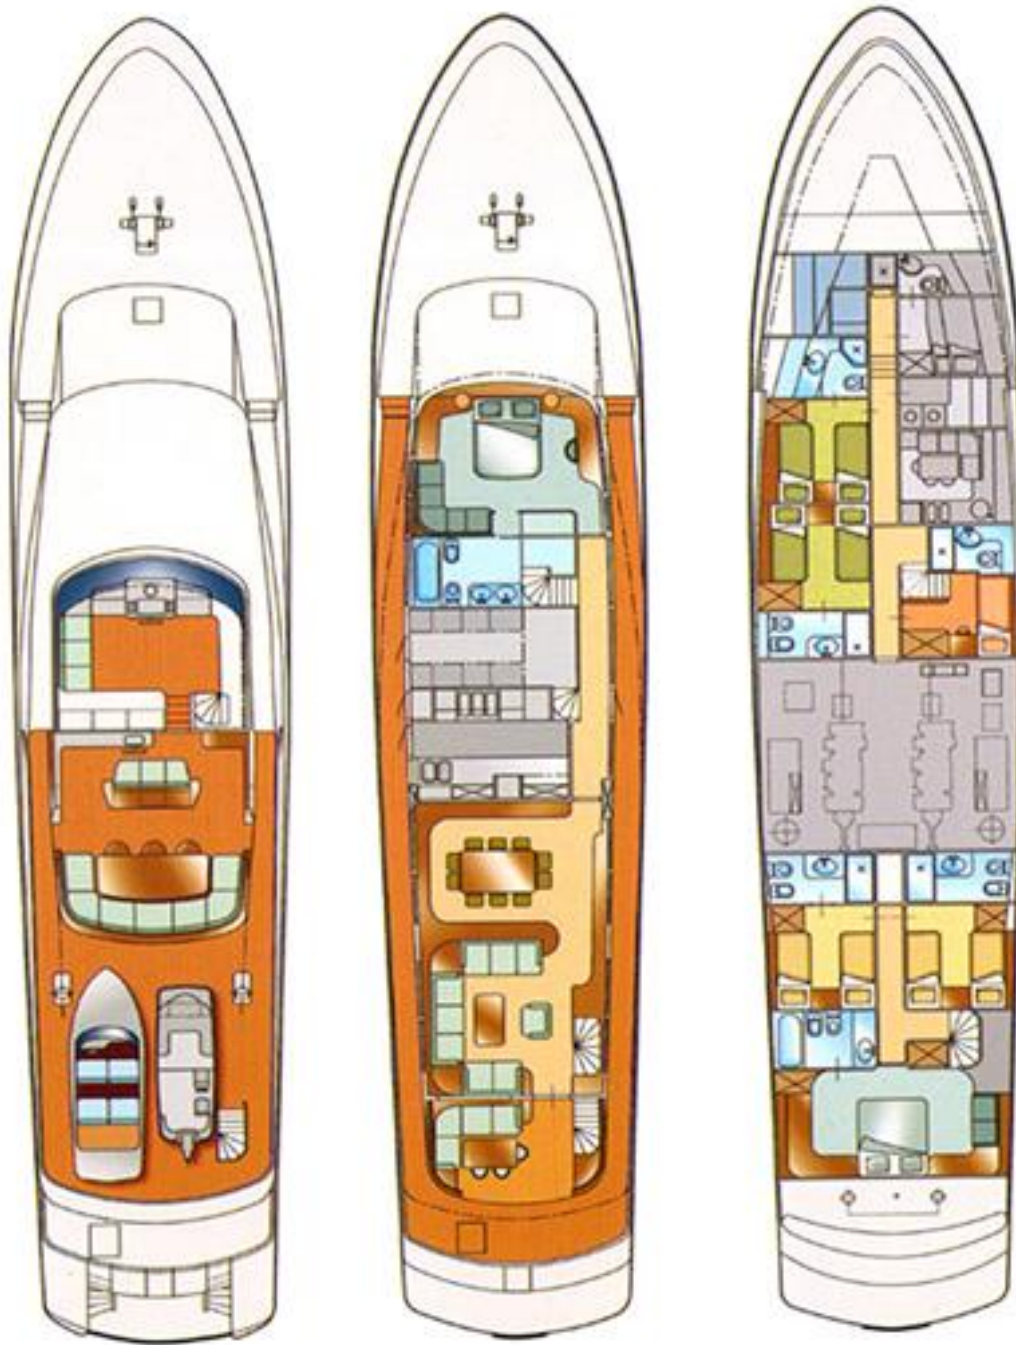

NIGHTFLOWER YACHT DECK PLANS - View the interior & exterior layout & arrangement of the 115.2ft / 35.1m CODECASA yacht. The beam is 23.3ft / 7.1m, draft is 9.5ft / 2.9m, with a volume of 220 tons.

**NIGHTFLOWER, 115' (35.00m) Codecasa Motoryacht, 1987 / 1996**