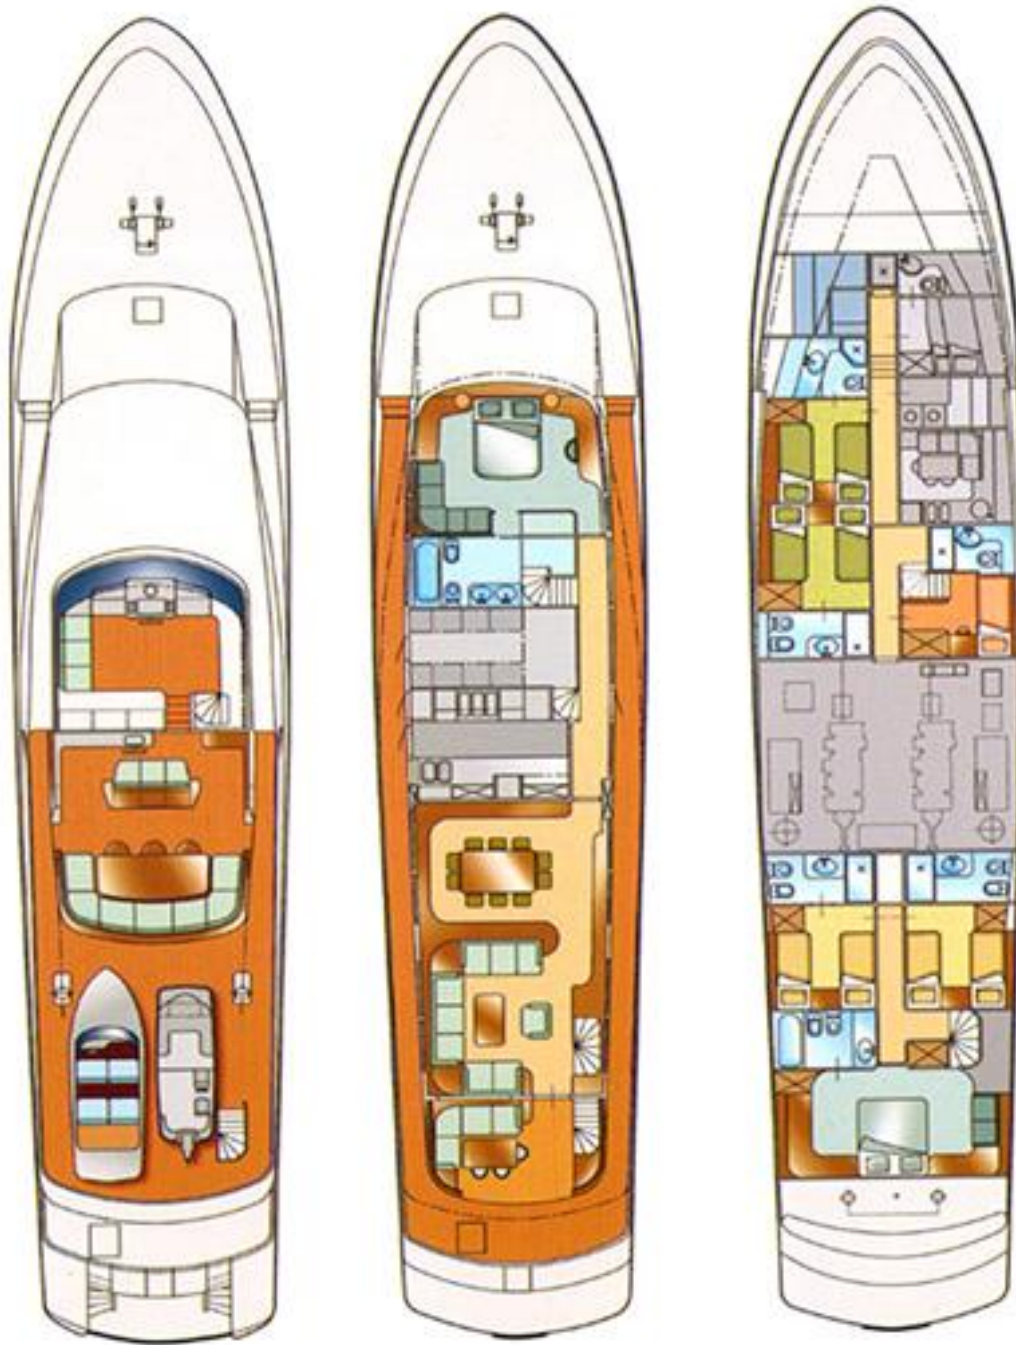

NIGHTFLOWER YACHT DECK PLANS - View the interior & exterior layout & arrangement of the 115.2ft / 35.1m CODECASA yacht. The beam is 23.3ft / 7.1m, draft is 9.5ft / 2.9m, with a volume of 220 tons.

NIGHTFLOWER, 115' (35.00m) Codecasa Motoryacht, 1987 / 1996