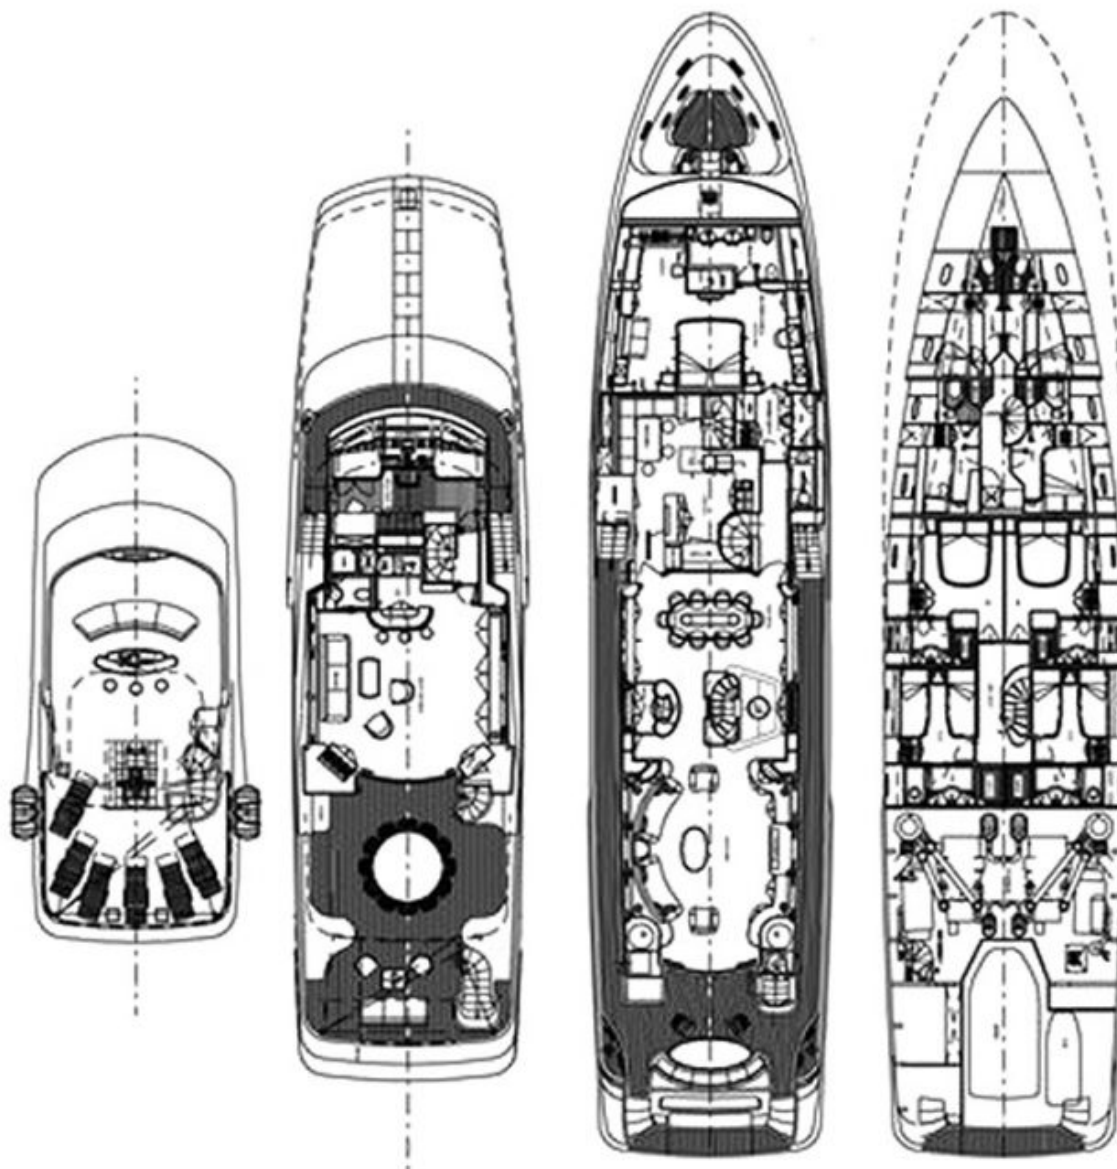

+BRAVA YACHT DECK PLANS - View the interior & exterior layout & arrangement of the 115.2ft / 35.1m BENETTI yacht. The beam is 24.9ft / 7.6m, draft is 6.9ft / 2.1m, with a volume of 247 tons.

+BRAVA, 115' (35.05m) Benetti Motoryacht, 2006