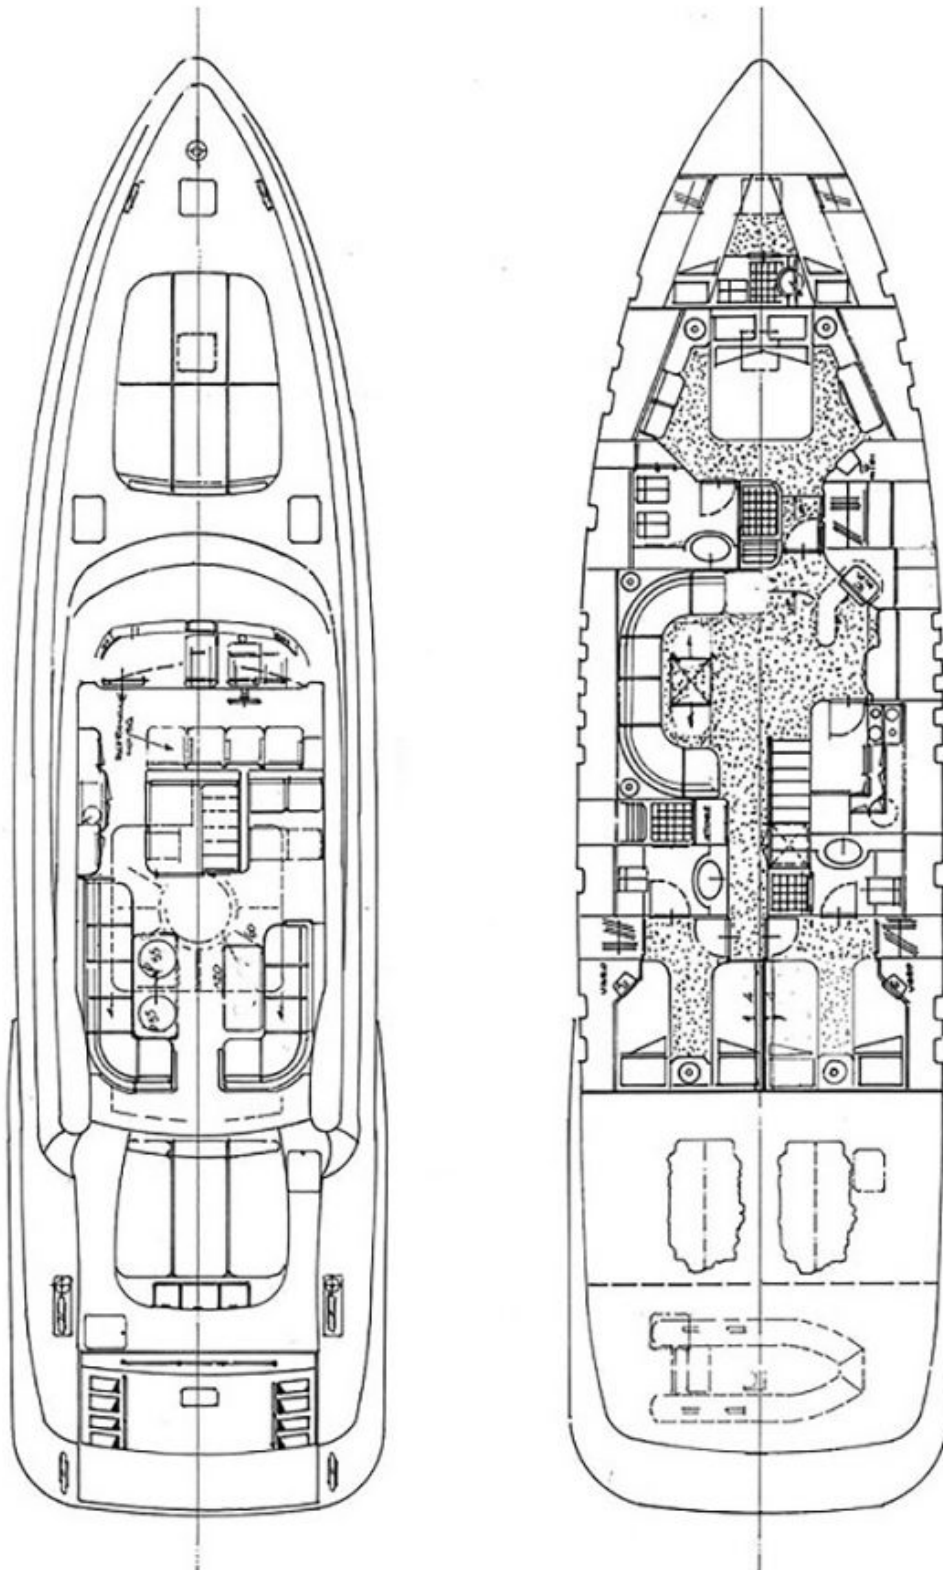

GABRIELA G YACHT DECK PLANS - View the interior & exterior layout & arrangement of the 72.2ft / 22m OVERMARINE - MANGUSTA yacht. The beam is 18ft / 5.5m, draft is 3.9ft / 1.2m, with a volume of 103 tons.

**GABRIELA G, 72' (21m) Mangusta Motoryacht, 2001/2010**