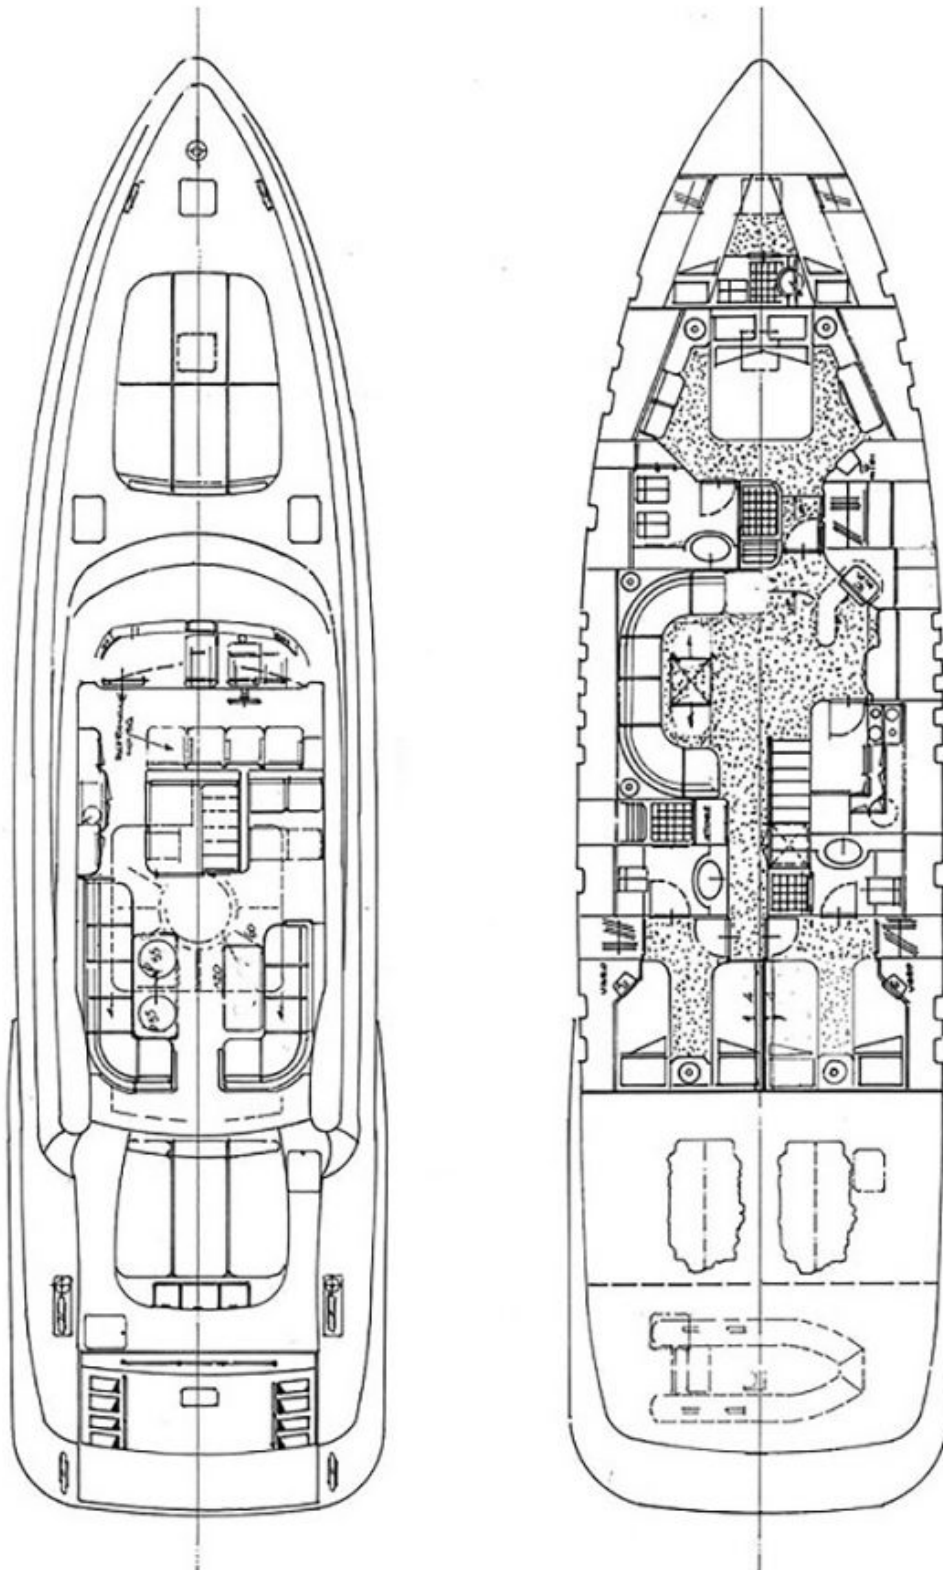

GABRIELA G YACHT DECK PLANS - View the interior & exterior layout & arrangement of the 72ft / 22m OVERMARINE - MANGUSTA yacht. The beam is 18ft / 5.5m, draft is 4ft / 1.2m, with a volume of 103 tons.

GABRIELA G, 72' (21m) Mangusta Motoryacht, 2001/2010