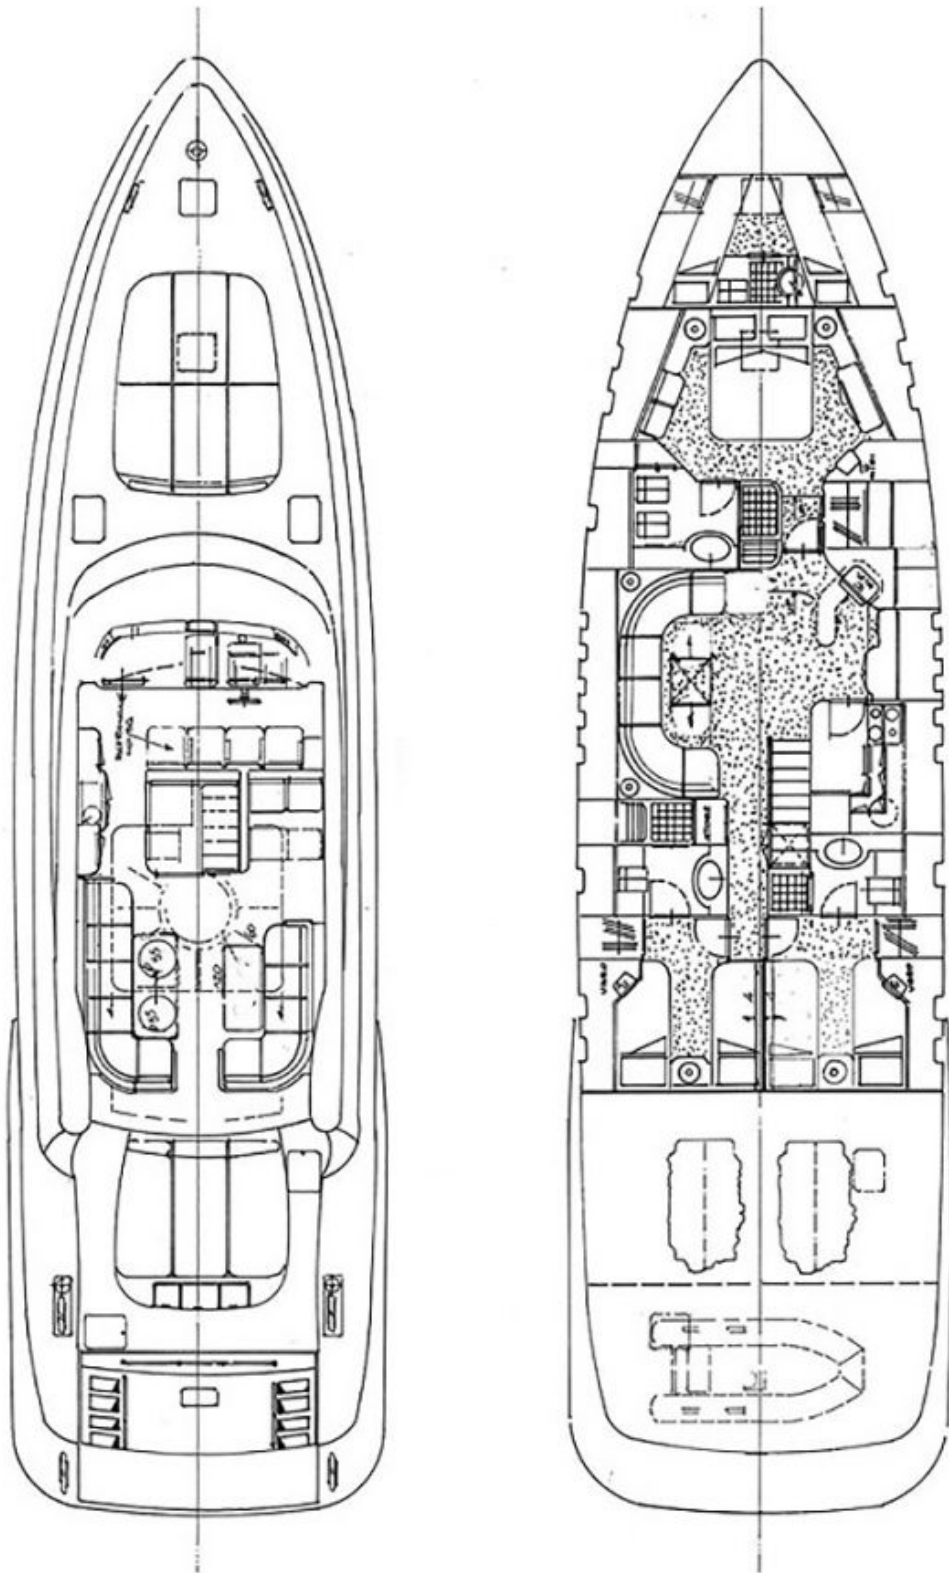

GABRIELA G YACHT DECK PLANS - View the interior & exterior layout & arrangement of the 72ft / 22m OVERMARINE - MANGUSTA yacht. The beam is 18ft / 5.5m, draft is 4ft / 1.2m, with a volume of 103 tons.

GABRIELA G, 72' (21m) Mangusta Motoryacht, 2001/2010