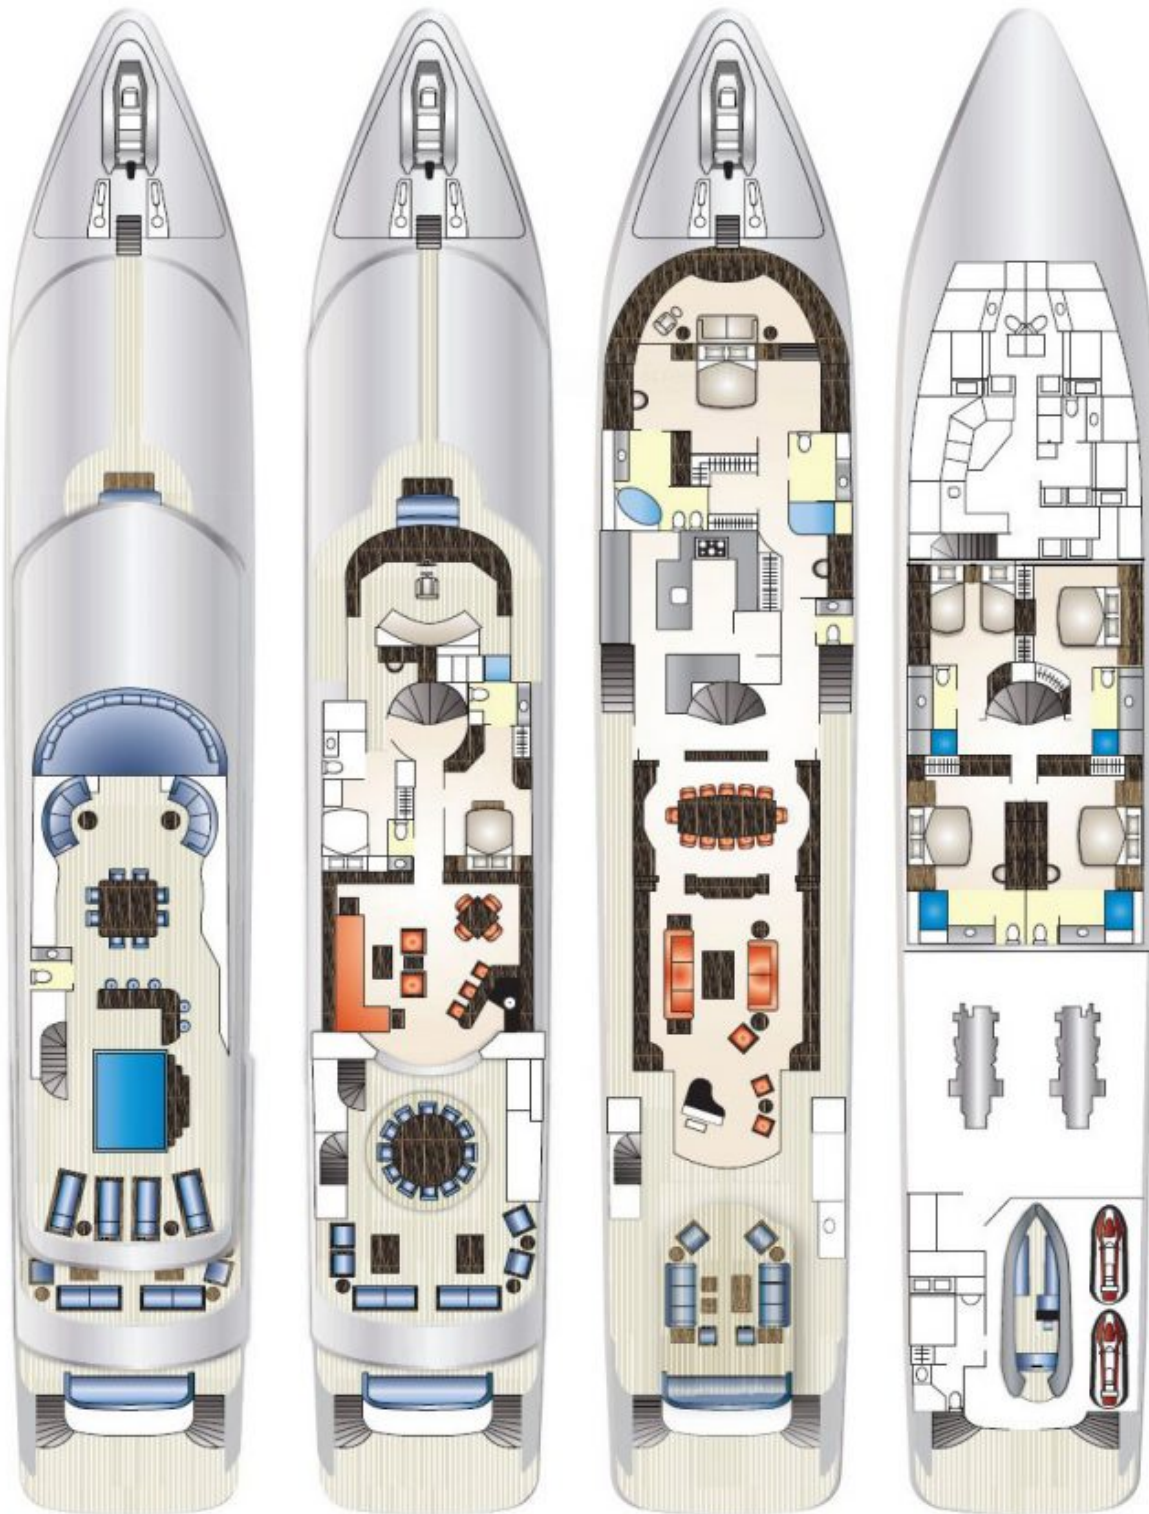

MIA ELISE YACHT DECK PLANS - View the interior & exterior layout & arrangement of the 163.9ft / 50m TRINITY yacht. The beam is 27.1ft / 8.3m, draft is 7.7ft / 2.4m, with a volume of 490 tons.

MIA ELISE, 164' (50.00m) Trinity Motoryacht, 2010