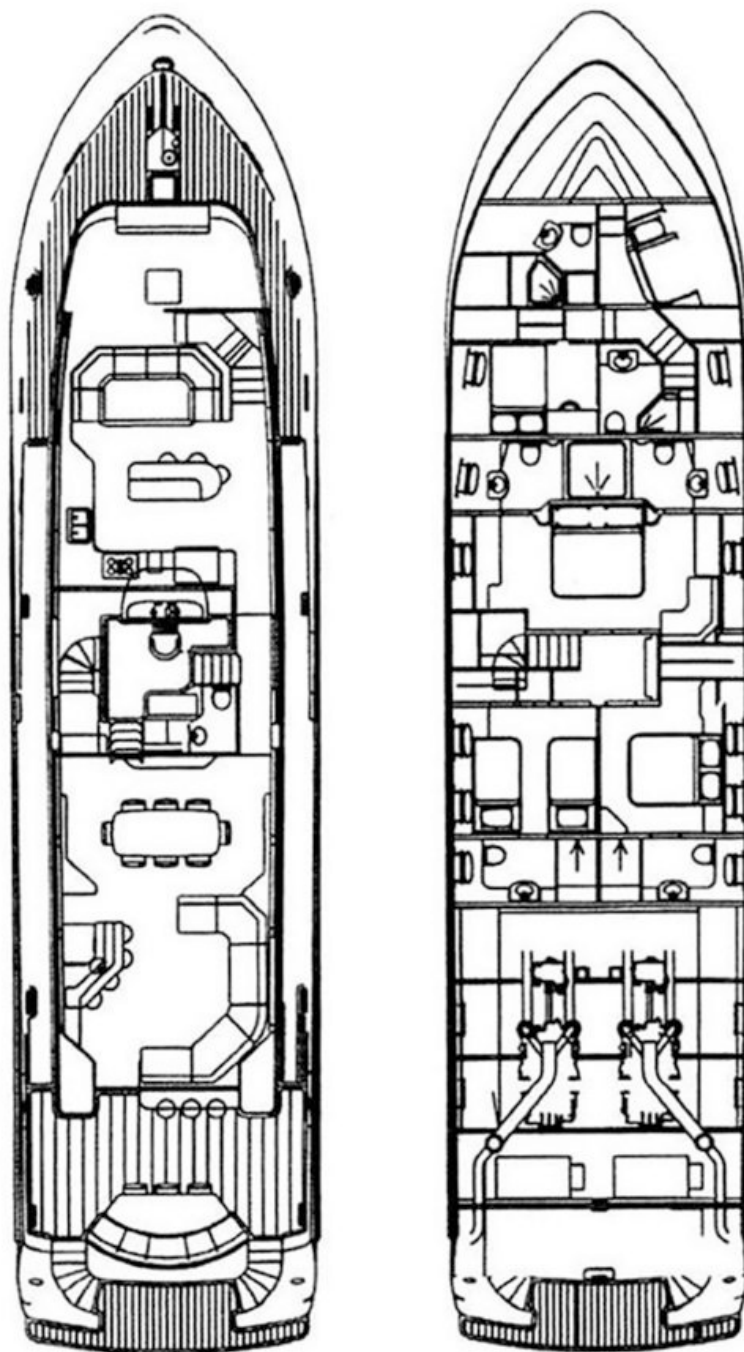

- LUXURY YACHT CARPE DIEM -

95.3 feet / 29.1 meters | Intermarine | 2001/2023

- LUXURY YACHT CARPE DIEM -

95.3 feet / 29.1 meters | Intermarine | 2001/2023

- LUXURY YACHT CARPE DIEM -

95.3 feet / 29.1 meters | Intermarine | 2001/2023

- LUXURY YACHT CARPE DIEM -

95.3 feet / 29.1 meters | Intermarine | 2001/2023

CARPE DIEM, 95' (29.05m) Intermarine Motoryacht, 2001/2004