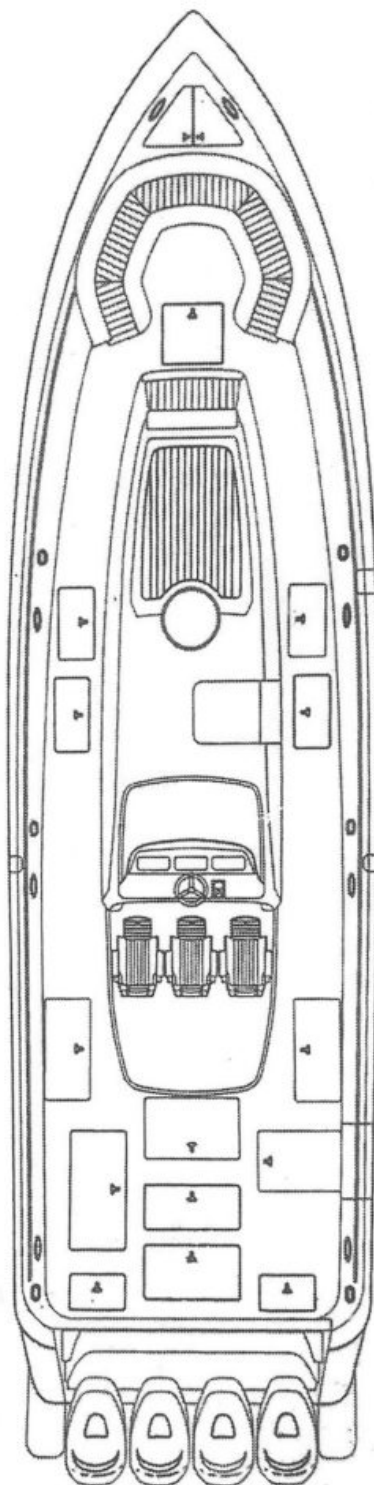

- LUXURY YACHT AUDACIOUS -

47 feet / 14.3 meters | Intrepid | 2016/2023

- LUXURY YACHT AUDACIOUS -

47 feet / 14.3 meters | Intrepid | 2016/2023

- LUXURY YACHT AUDACIOUS -

47 feet / 14.3 meters | Intrepid | 2016/2023

- LUXURY YACHT AUDACIOUS -

47 feet / 14.3 meters | Intrepid | 2016/2023

AUDACIOUS 47' (14.33m) Intrepid 475 Panacea, 2016