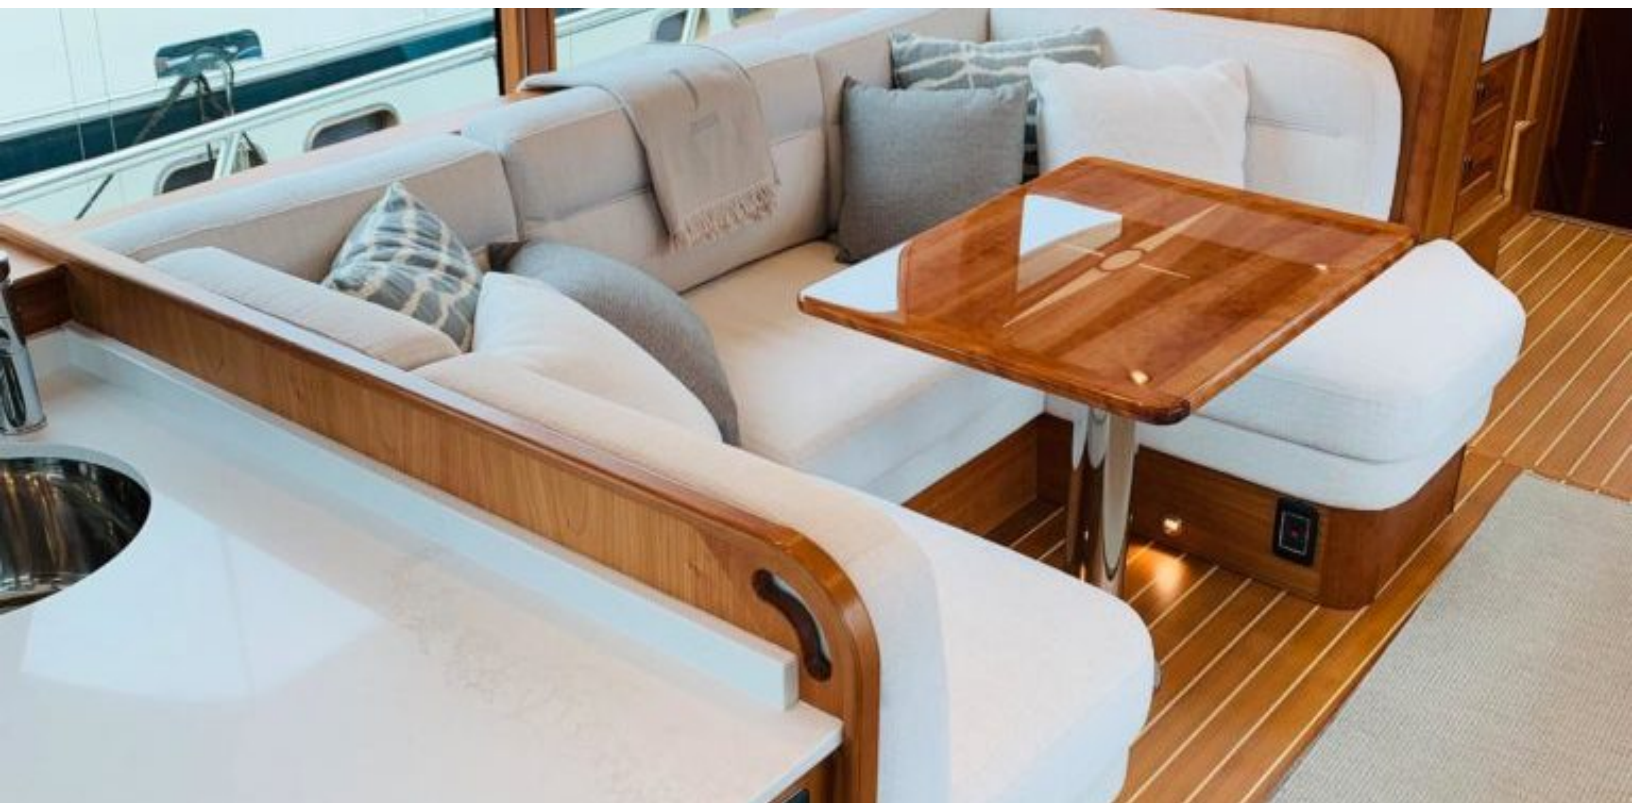

MERLE WOOD & ASSOCIATES

- LUXURY YACHT SAND CRAB -

63.8 feet / 19.5 meters | Sabre | 2021

The SAND CRAB yacht brochure has been provided for informational use only and may not be used for contract purposes. Please contact your yacht broker at Merle Wood & Associates for additional information and availability.

web@merlewood.com

+1-954-525-5111
Global Headquarters

Version 240313

www.merlewood.com