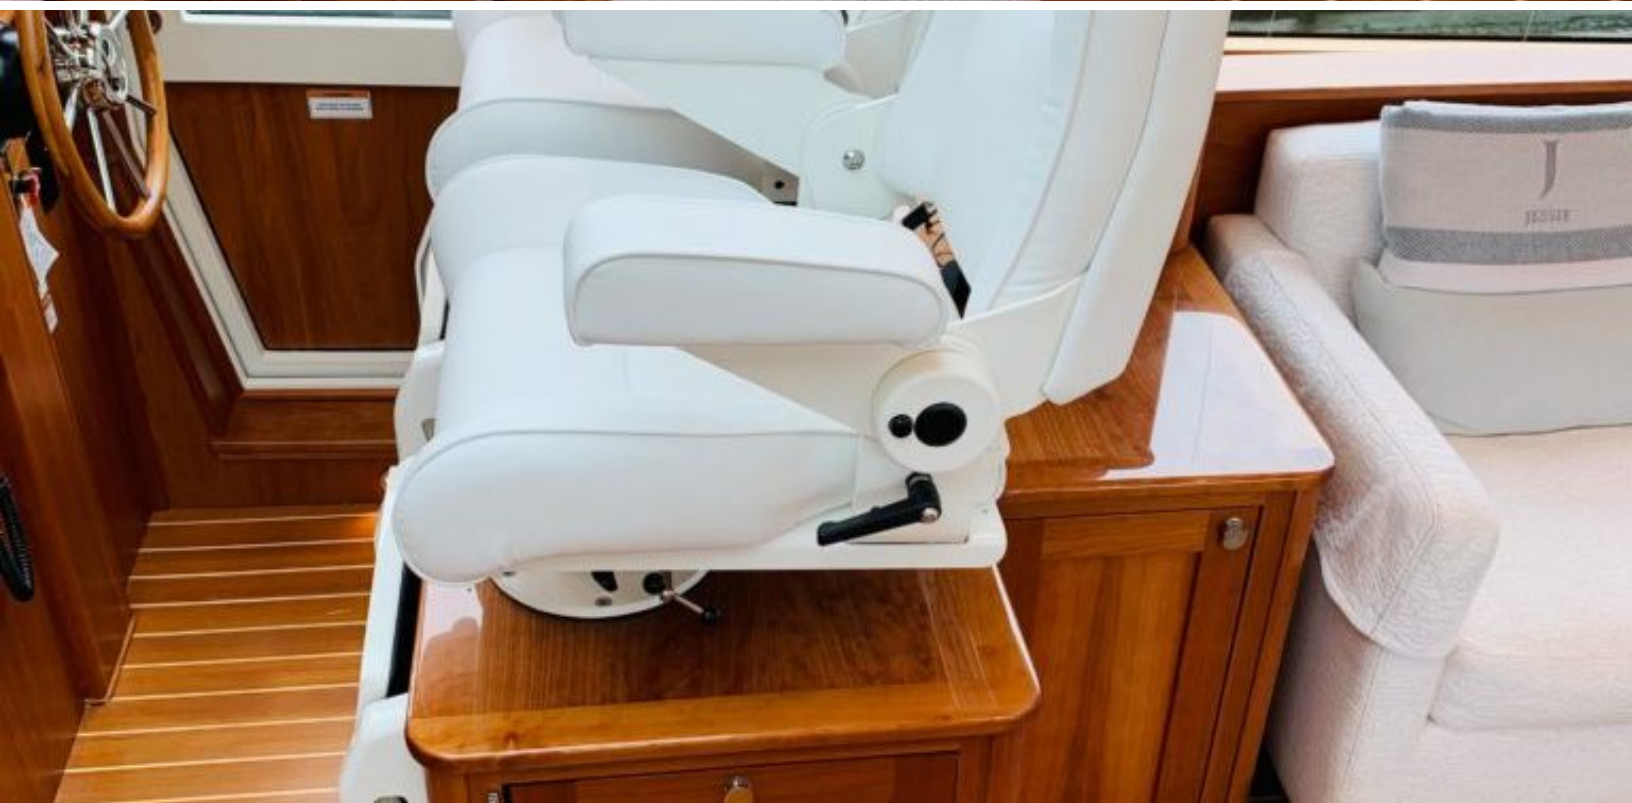

- LUXURY YACHT SAND CRAB -

63.8 feet / 19.5 meters | Sabre | 2021