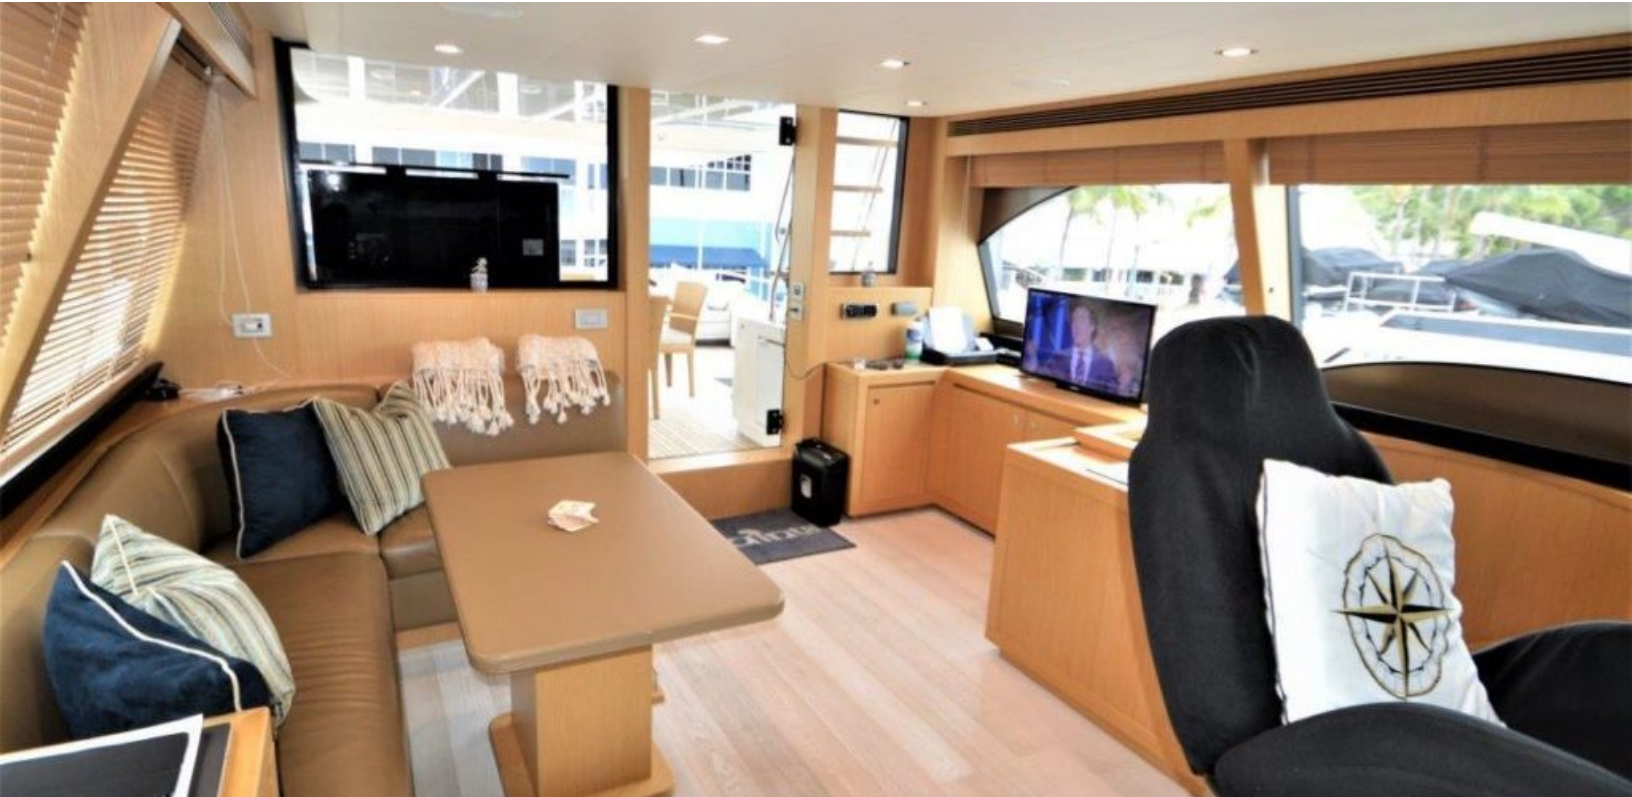

MERLE WOOD & ASSOCIATES

- LUXURY YACHT SLAINTE III -

86 feet / 26.2 meters | Ferretti | 2013

The SLAINTE III yacht brochure has been provided for informational use only and may not be used for contract purposes. Please contact your yacht broker at Merle Wood & Associates for additional information and availability.

web@merlewood.com

+1-954-525-5111
Global Headquarters

Version 240313

www.merlewood.com