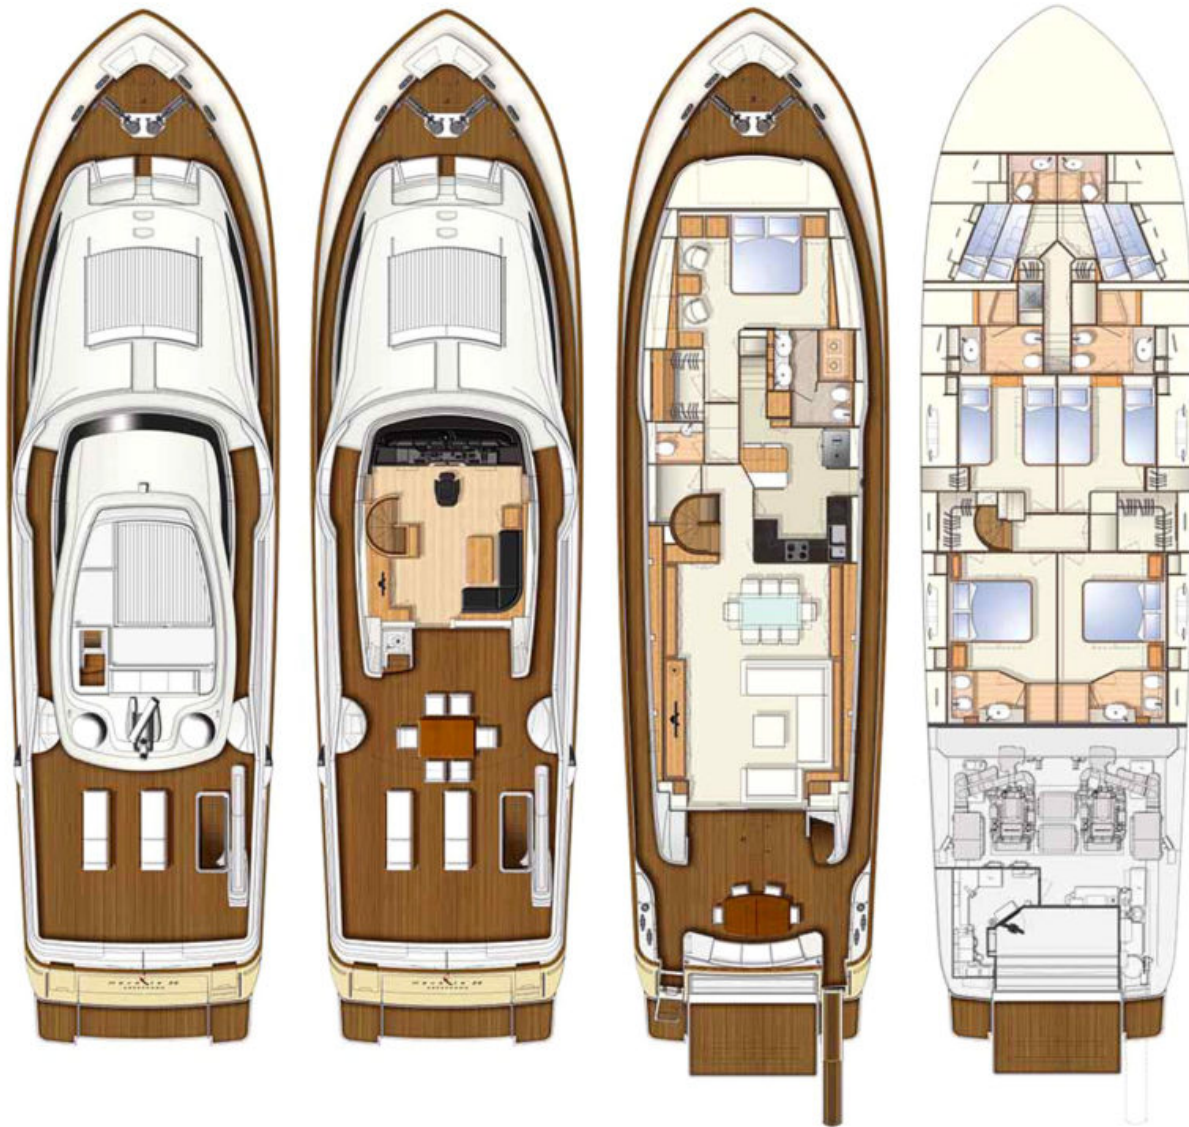

- LUXURY YACHT SLAINTE III -

86 feet / 26.2 meters | Ferretti | 2013

12 GUESTS

5 STATEROOMS

4 CREW

14 KNOTS

ABOUT SLAINTE III

The SLAINTE III yacht brochure reveals a vessel of distinction, where careful thought was placed into every detail on board. With an LOA of 86ft / 26.2m, the interior design is by Zuccon International Project, with exterior styling by Zuccon International Project. The SLAINTE III yacht accommodates 12 guests in 5 staterooms, which are each appointed with the best in comfort and entertainment. Explore this top of the line yacht, built by luxury yacht builder Ferretti, where meticulous work and creativity come together to create a floating sanctuary. Located in: Update Coming Soon, SLAINTE III beckons all who seek the best in luxury travel.

ASKING PRICE

Price: USD 2,850,000

CHARTER RATE

For Info Please Inquire

SPECIFICATIONS

Builder	Ferretti
Built / Refits	2013
Length	86 ft / 26.2 m
Beam	22.7 ft / 6.9 m
Draft	7.5 ft / 2.3 m
Gross Tonnage	-
Naval Architect	Ferretti
Exterior Stylist	Zuccon International Project
Interior Stylist	Zuccon International Project
Hull	Fiberglass
Classification	RINA
Flag	USA

- LUXURY YACHT SLAINTE III -

86 feet / 26.2 meters | Ferretti | 2013

- LUXURY YACHT SLAINTE III -

86 feet / 26.2 meters | Ferretti | 2013

- LUXURY YACHT SLAINTE III -

86 feet / 26.2 meters | Ferretti | 2013

- LUXURY YACHT SLAINTE III -

86 feet / 26.2 meters | Ferretti | 2013

- LUXURY YACHT SLAINTE III -

86 feet / 26.2 meters | Ferretti | 2013

SLAINTE III, 86' (26.21m) Custom Line Motoryacht, 2013