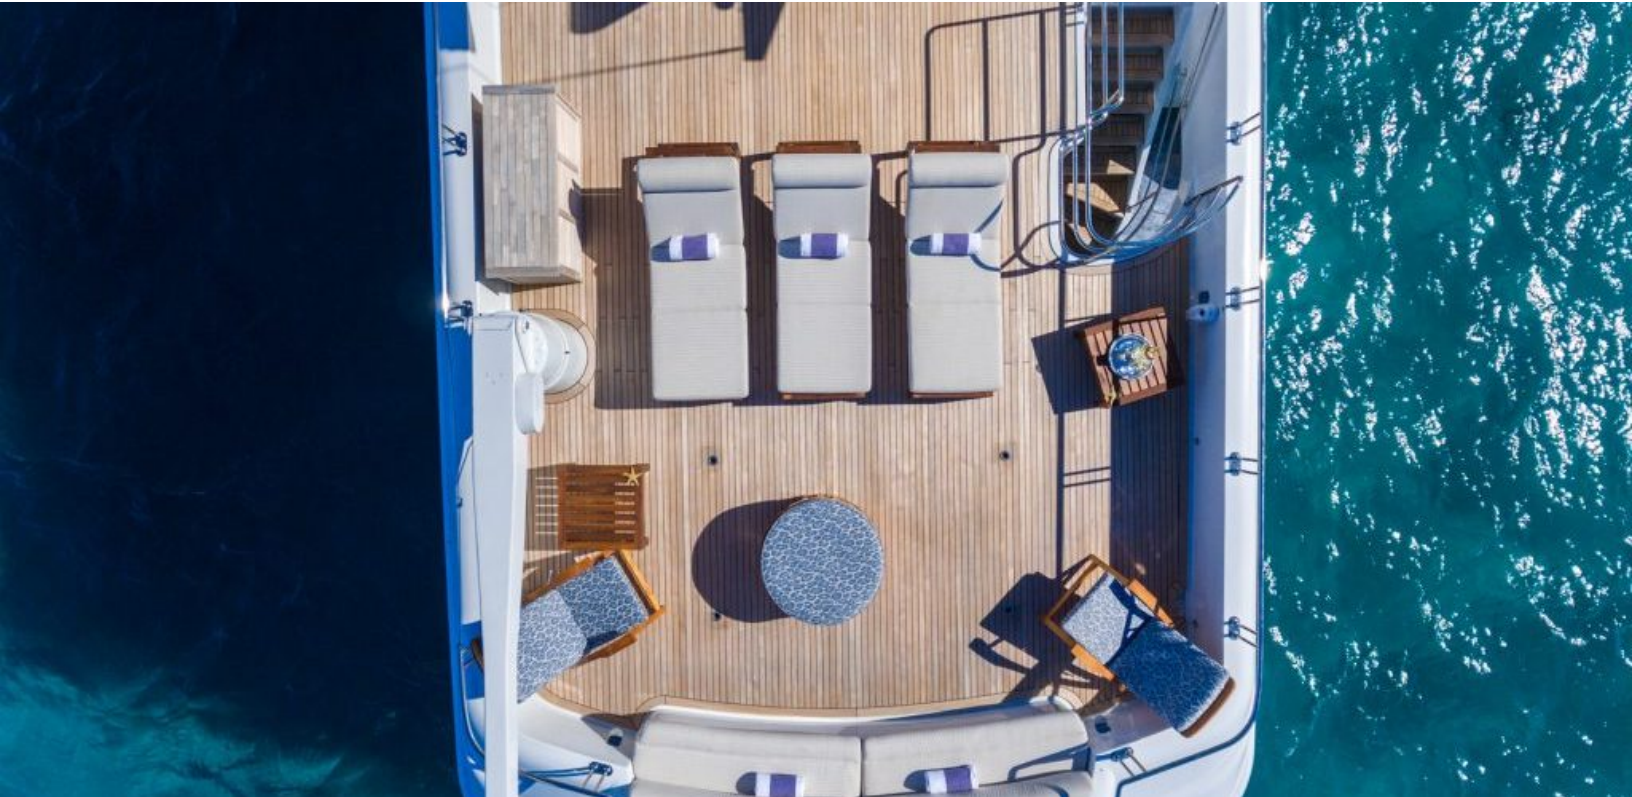

MERLE WOOD & ASSOCIATES

- LUXURY YACHT MISS STEPHANIE -

138.1 feet / 42.1 meters | Richmond Yachts | 2004

The MISS STEPHANIE yacht brochure has been provided for informational use only and may not be used for contract purposes. Please contact your yacht broker at Merle Wood & Associates for additional information and availability.

web@merlewood.com

+1-954-525-5111
Global Headquarters

Version 240217

www.merlewood.com