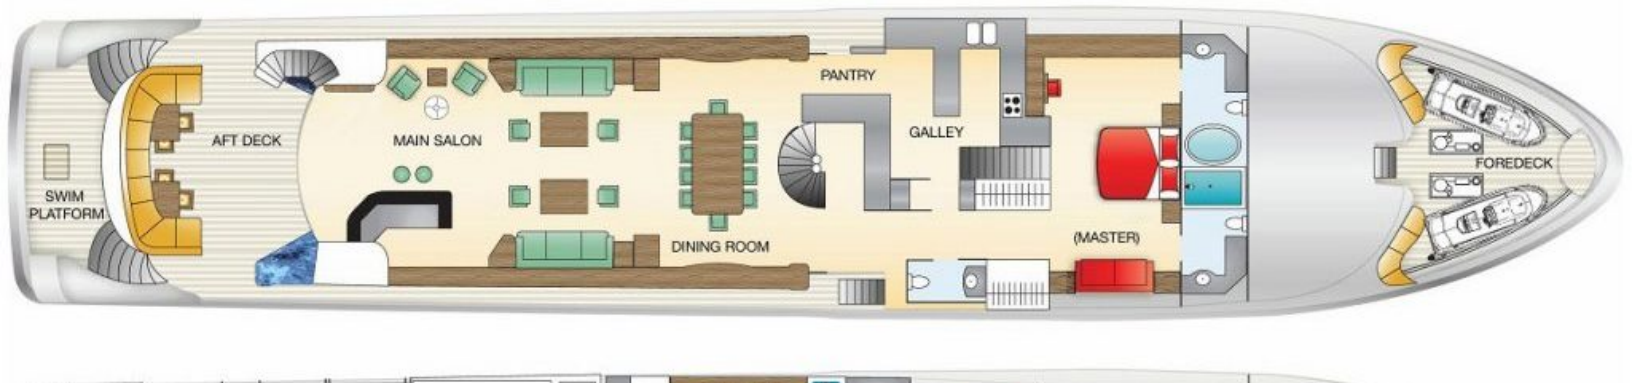

web@merlewood.com

+1-954-525-5111
Global Headquarters

Version 240217

www.merlewood.com

- LUXURY YACHT MISS STEPHANIE -

138.1 feet / 42.1 meters | Richmond Yachts | 2004

- LUXURY YACHT MISS STEPHANIE -

138.1 feet / 42.1 meters | Richmond Yachts | 2004

- LUXURY YACHT MISS STEPHANIE -

138.1 feet / 42.1 meters | Richmond Yachts | 2004