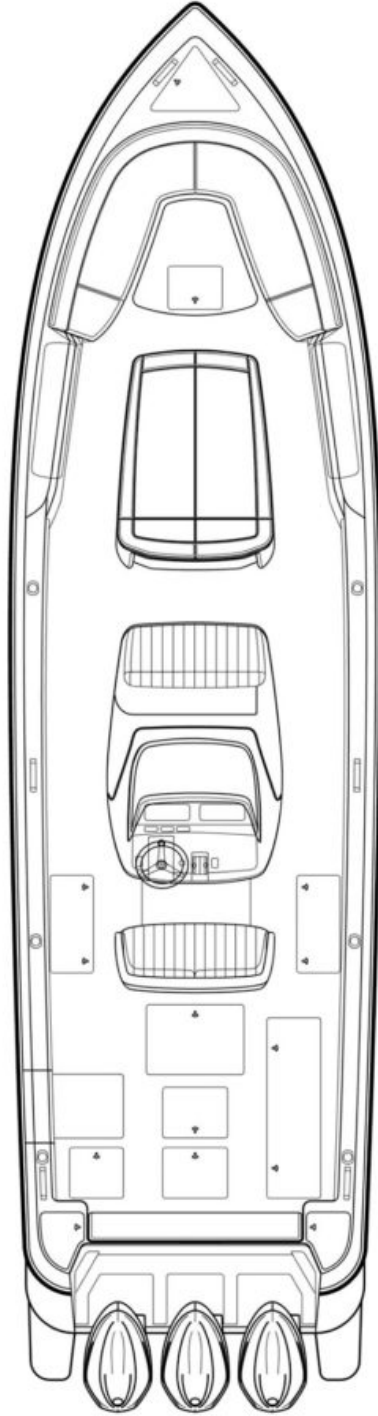

ASKING PRICE

Price: USD 549,000

CHARTER RATE

For Info Please Inquire

SPECIFICATIONS

Builder	INTREPID NOMAD FE CENTER CONSOLE
Built / Refits	2021
Length	40 ft / 12.2 m
Beam	11.1 ft / 3.4 m
Draft	2.5 ft / 0.8 m
Gross Tonnage	-
Naval Architect	Intrepid
Exterior Stylist	Intrepid
Interior Stylist	Intrepid
Hull	Fiberglass
Classification	-
Flag	USA

- LUXURY YACHT NO NAME INTREPID 40 -

40 feet / 12.2 meters | INTREPID NOMAD FE CENTER CONSOLE | 2021

- LUXURY YACHT NO NAME INTREPID 40 -

40 feet / 12.2 meters | INTREPID NOMAD FE CENTER CONSOLE | 2021

- LUXURY YACHT NO NAME INTREPID 40 -

40 feet / 12.2 meters | INTREPID NOMAD FE CENTER CONSOLE | 2021

- LUXURY YACHT NO NAME INTREPID 40 -

40 feet / 12.2 meters | INTREPID NOMAD FE CENTER CONSOLE | 2021

- LUXURY YACHT NO NAME INTREPID 40 -

40 feet / 12.2 meters | INTREPID NOMAD FE CENTER CONSOLE | 2021

- LUXURY YACHT NO NAME INTREPID 40 -

40 feet / 12.2 meters | INTREPID NOMAD FE CENTER CONSOLE | 2021

- LUXURY YACHT NO NAME INTREPID 40 -

40 feet / 12.2 meters | INTREPID NOMAD FE CENTER CONSOLE | 2021

PARTY GIRL, 40' (12.45m) Intrepid Nomad Center Console, 2021