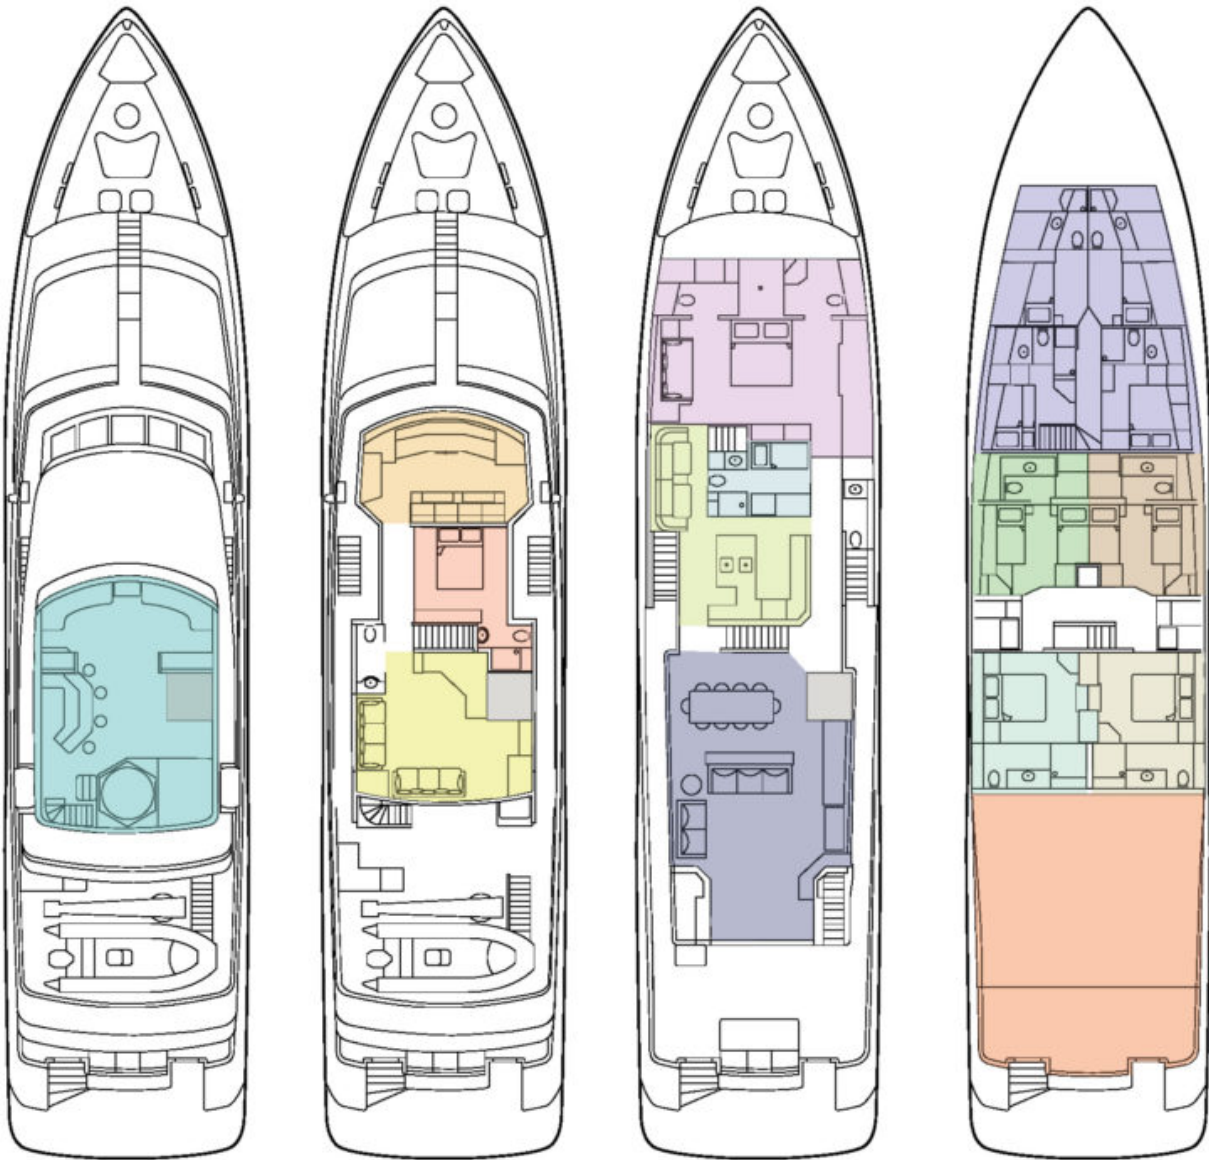

- LUXURY YACHT IMPETUOUS -

127 feet / 38.7 meters | Burger | 2003

10 GUESTS

5 STATEROOMS

7 CREW

15 KNOTS

### ABOUT IMPETUOUS

The IMPETUOUS yacht brochure reveals a vessel of distinction, where careful thought was placed into every detail on board. With an LOA of 127ft / 38.7m, the interior design is by A La Mer Inc, with exterior styling by Burger Design Team. The IMPETUOUS yacht accommodates 10 guests in 5 staterooms, which are each appointed with the best in comfort and entertainment. Explore this top of the line yacht, built by luxury yacht builder Burger, where meticulous work and creativity come together to create a floating sanctuary. Located in: South Florida, IMPETUOUS beckons all who seek the best in luxury travel.

### SPECIFICATIONS

Builder	Burger
Built / Refits	2003
Length	127 ft / 38.7 m
Beam	27.3 ft / 8.3 m
Draft	7.2 ft / 2.2 m
Gross Tonnage	291
Naval Architect	Burger Design Team
Exterior Stylist	Burger Design Team
Interior Stylist	A La Mer Inc
Hull	Aluminum
Classification	ABS
Flag	USA

**IMPETUOUS, 127' (38.7m) Burger Motoryacht, 2003**