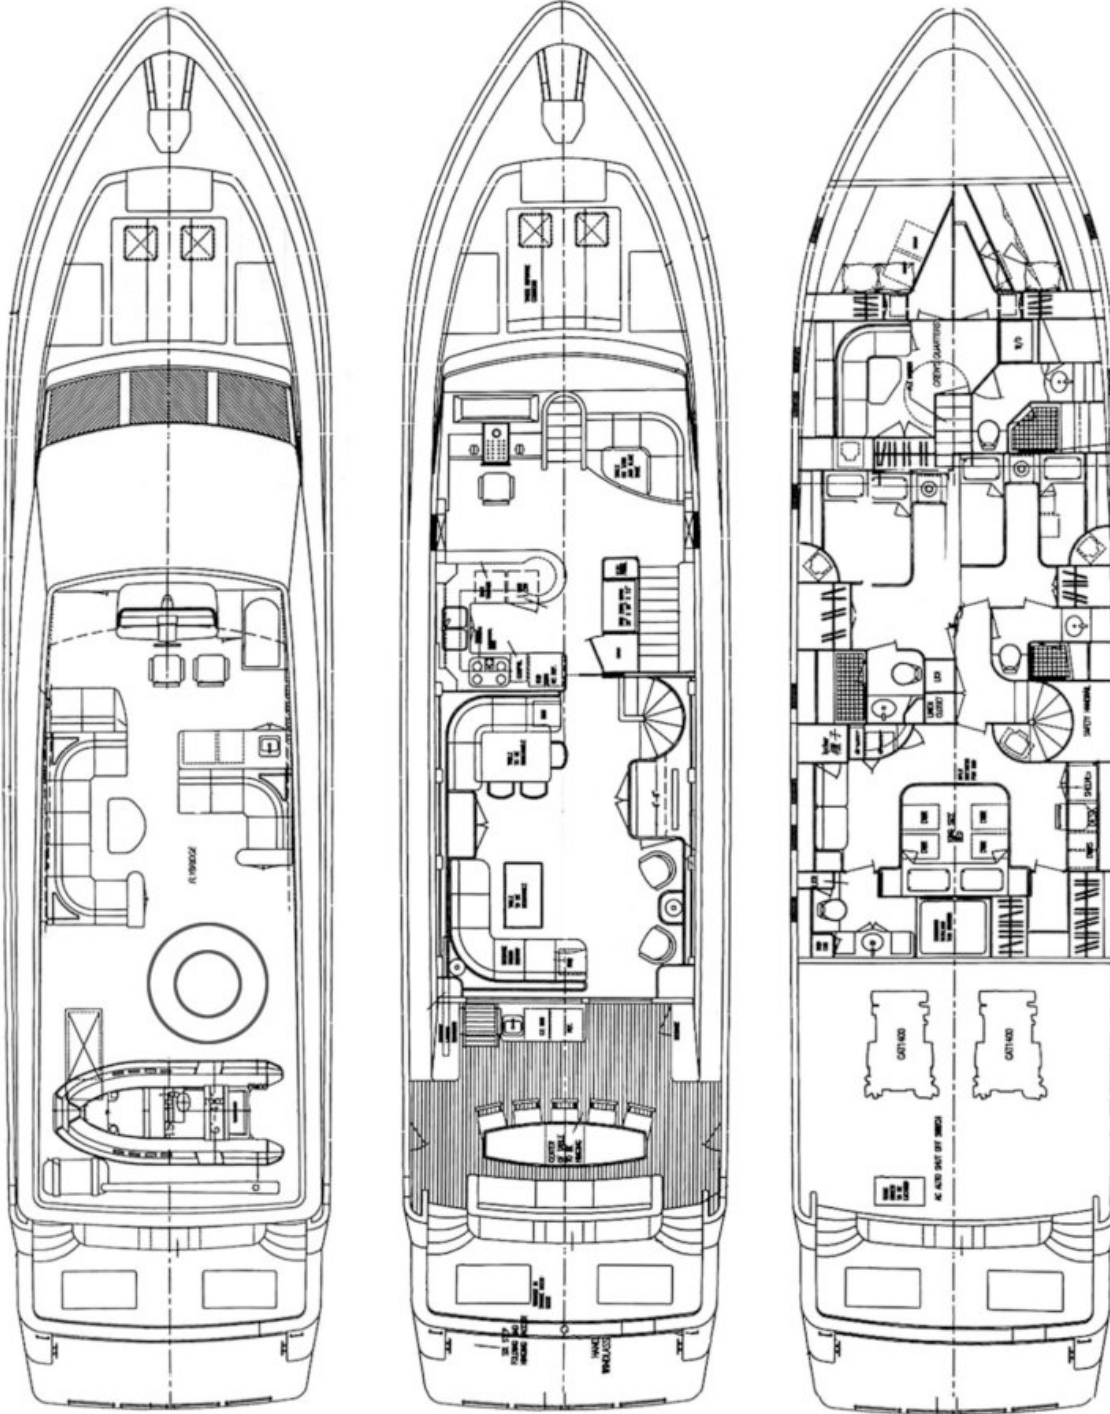

- LUXURY YACHT GRACE -

82 feet / 25 meters | Hargrave | 2002/2023

- LUXURY YACHT GRACE -

82 feet / 25 meters | Hargrave | 2002/2023

- LUXURY YACHT GRACE -

82 feet / 25 meters | Hargrave | 2002/2023

- LUXURY YACHT GRACE -

82 feet / 25 meters | Hargrave | 2002/2023

- LUXURY YACHT GRACE -

82 feet / 25 meters | Hargrave | 2002/2023

The GRACE yacht brochure has been provided for informational use only and may not be used for contract purposes. Please contact your yacht broker at Merle Wood & Associates for additional information and availability.

web@merlewood.com

+1-954-525-5111
Global Headquarters

- LUXURY YACHT GRACE -

82 feet / 25 meters | Hargrave | 2002/2023

- LUXURY YACHT GRACE -

82 feet / 25 meters | Hargrave | 2002/2023

- LUXURY YACHT GRACE -

82 feet / 25 meters | Hargrave | 2002/2023

GRACE, 82' (24.99m) Hargrave Motoryacht, 2002