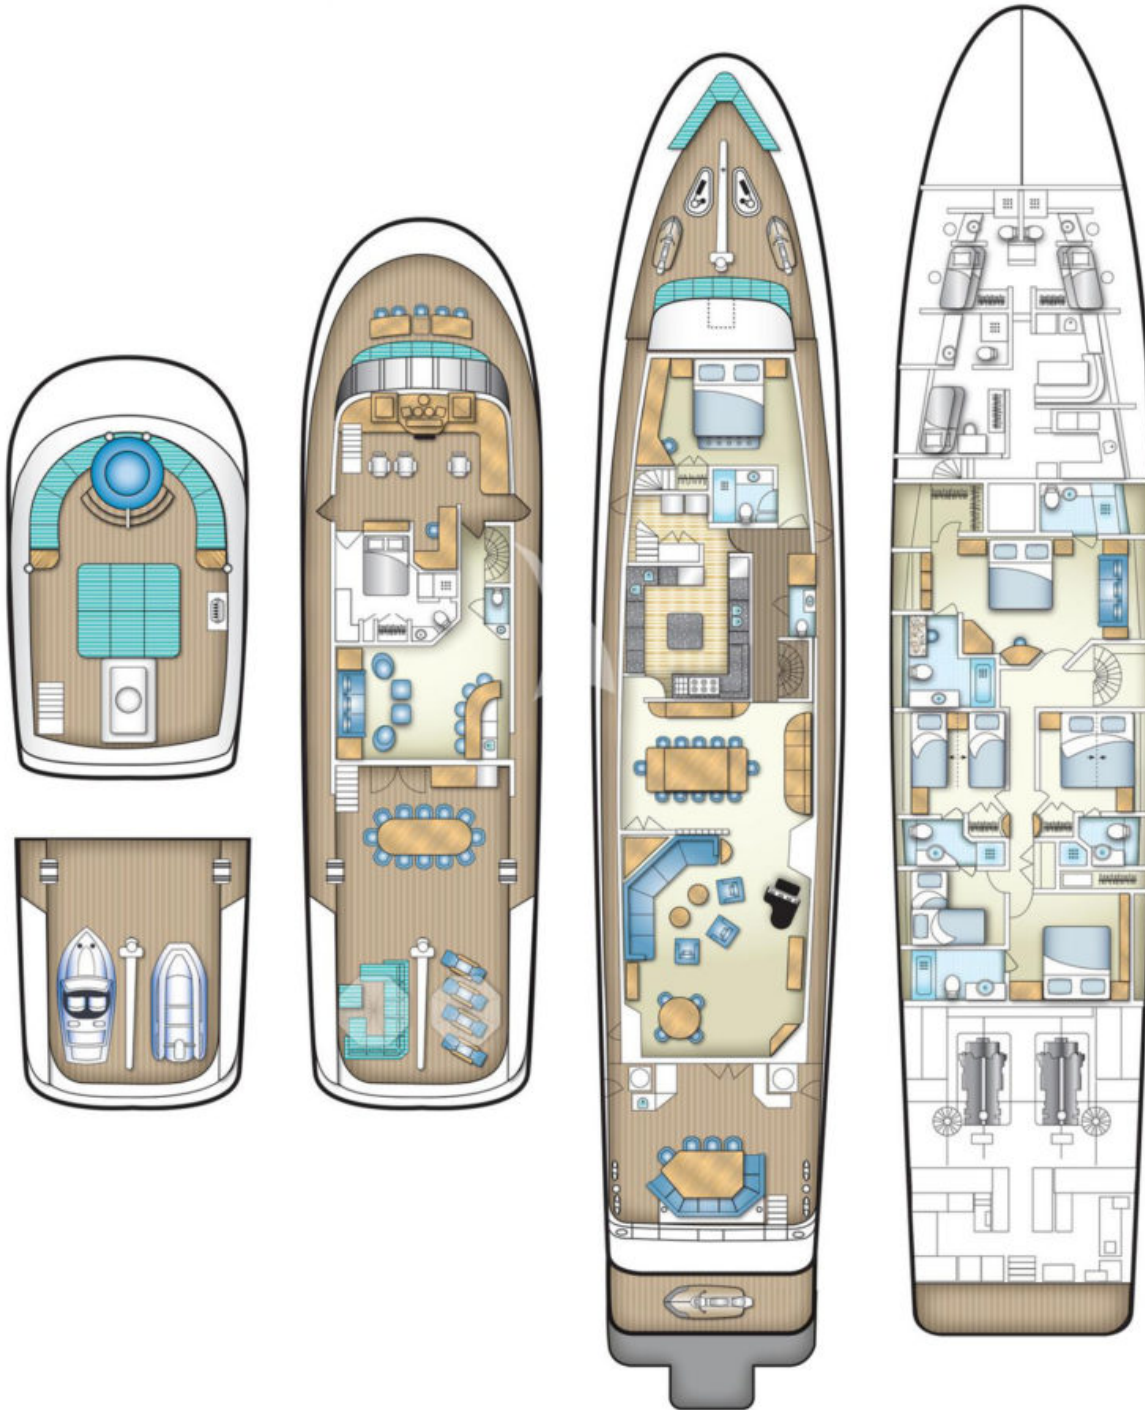

web@merlewood.com

+1-954-525-5111
Global Headquarters

- LUXURY YACHT SWEET ESCAPE -

130 feet / 39.6 meters | Christensen | 1993

- LUXURY YACHT SWEET ESCAPE -

130 feet / 39.6 meters | Christensen | 1993

- LUXURY YACHT SWEET ESCAPE -

130 feet / 39.6 meters | Christensen | 1993

- LUXURY YACHT SWEET ESCAPE -

130 feet / 39.6 meters | Christensen | 1993

- LUXURY YACHT SWEET ESCAPE -

130 feet / 39.6 meters | Christensen | 1993

- LUXURY YACHT SWEET ESCAPE -

130 feet / 39.6 meters | Christensen | 1993

- LUXURY YACHT SWEET ESCAPE -

130 feet / 39.6 meters | Christensen | 1993

- LUXURY YACHT SWEET ESCAPE -

130 feet / 39.6 meters | Christensen | 1993

SWEET ESCAPE, 130' (39.62m) Christensen Motoryacht, 1993/2022