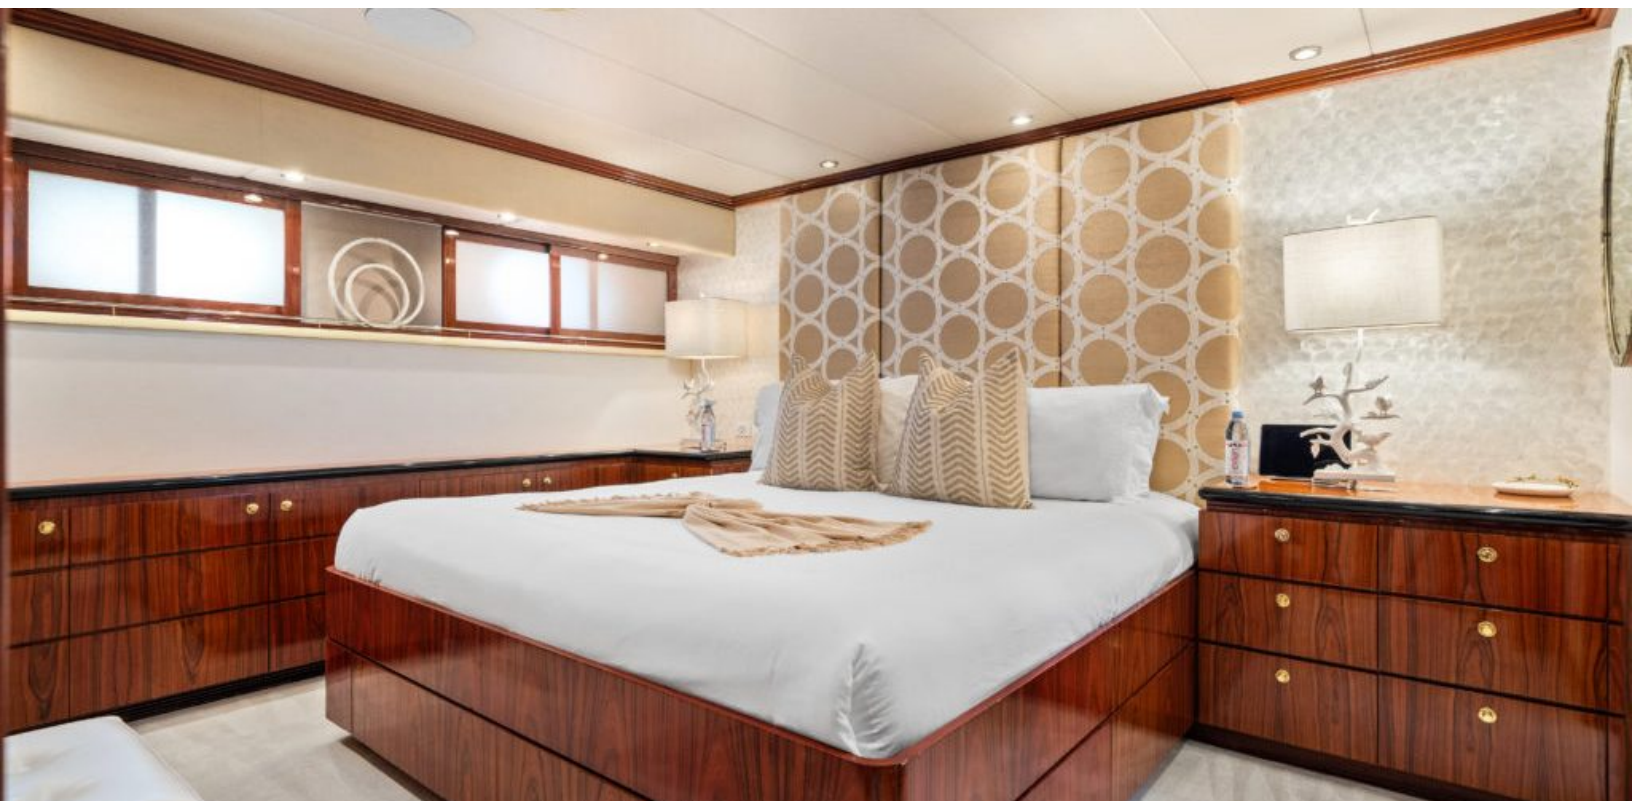

- LUXURY YACHT SWEET ESCAPE -

130 feet / 39.6 meters | Christensen | 1993