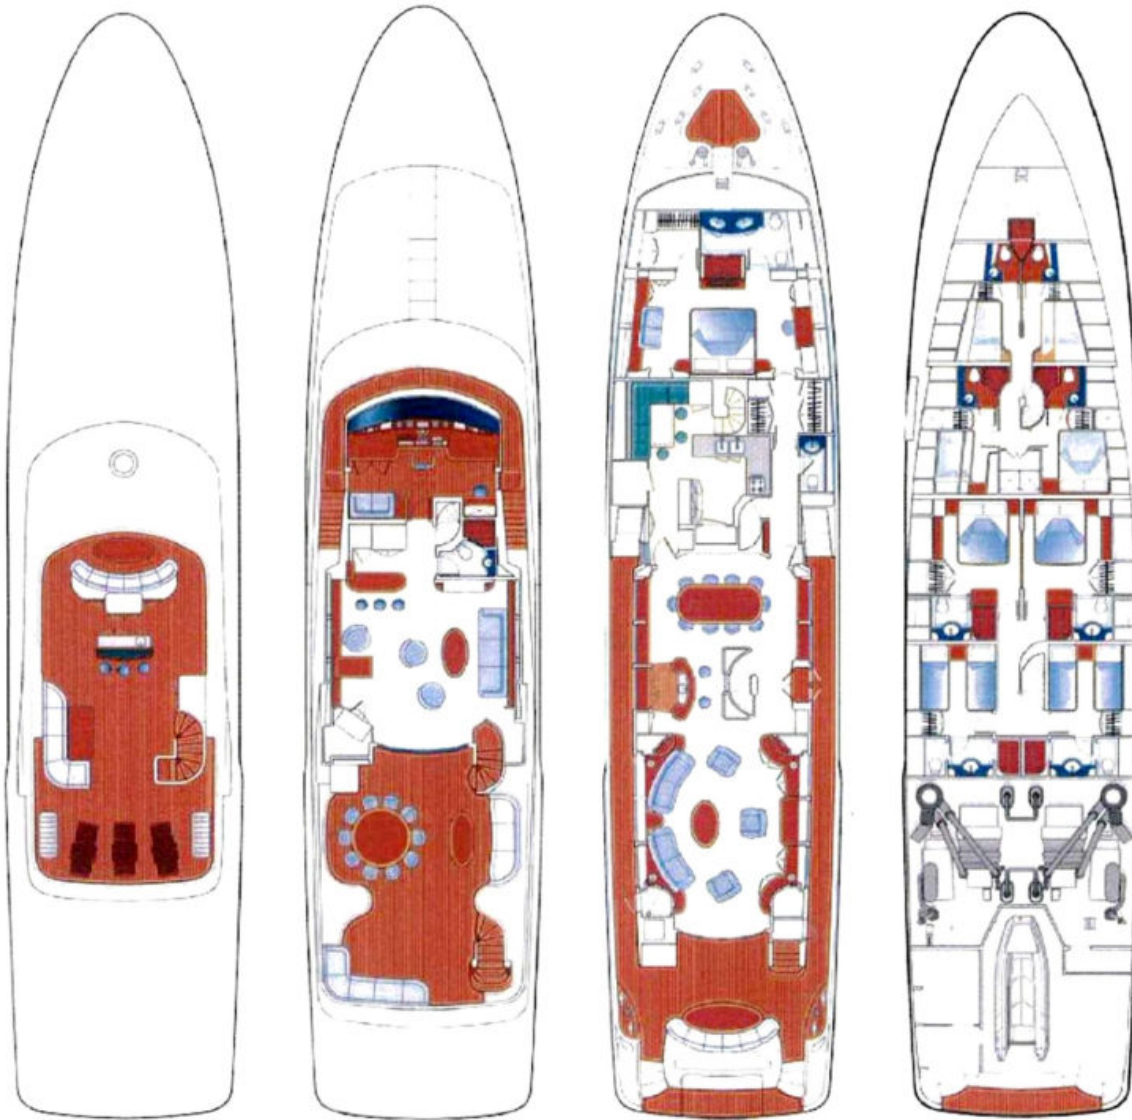

- LUXURY YACHT FORTIS -

115 feet / 35.1 meters | Benetti | 2003

12 GUESTS

5 STATEROOMS

6 CREW

16 KNOTS

ABOUT FORTIS

The FORTIS yacht brochure reveals a vessel of distinction, where careful thought was placed into every detail on board. With an LOA of 115ft / 35.1m, the interior design is by François Zuretti, with exterior styling by Stephano Righini. The FORTIS yacht accommodates 12 guests in 5 staterooms, which are each appointed with the best in comfort and entertainment. Explore this top of the line yacht, built by luxury yacht builder Benetti, where meticulous work and creativity come together to create a floating sanctuary. Located in: Bahamas, FORTIS beckons all who seek the best in luxury travel.

web@merlewood.com

+1-954-525-5111
Global Headquarters

Version 231227

www.merlewood.com

- LUXURY YACHT FORTIS -

115 feet / 35.1 meters | Benetti | 2003

- LUXURY YACHT FORTIS -

115 feet / 35.1 meters | Benetti | 2003

FORTIS, 115' (35.05m) Benetti Motoryacht, 2003