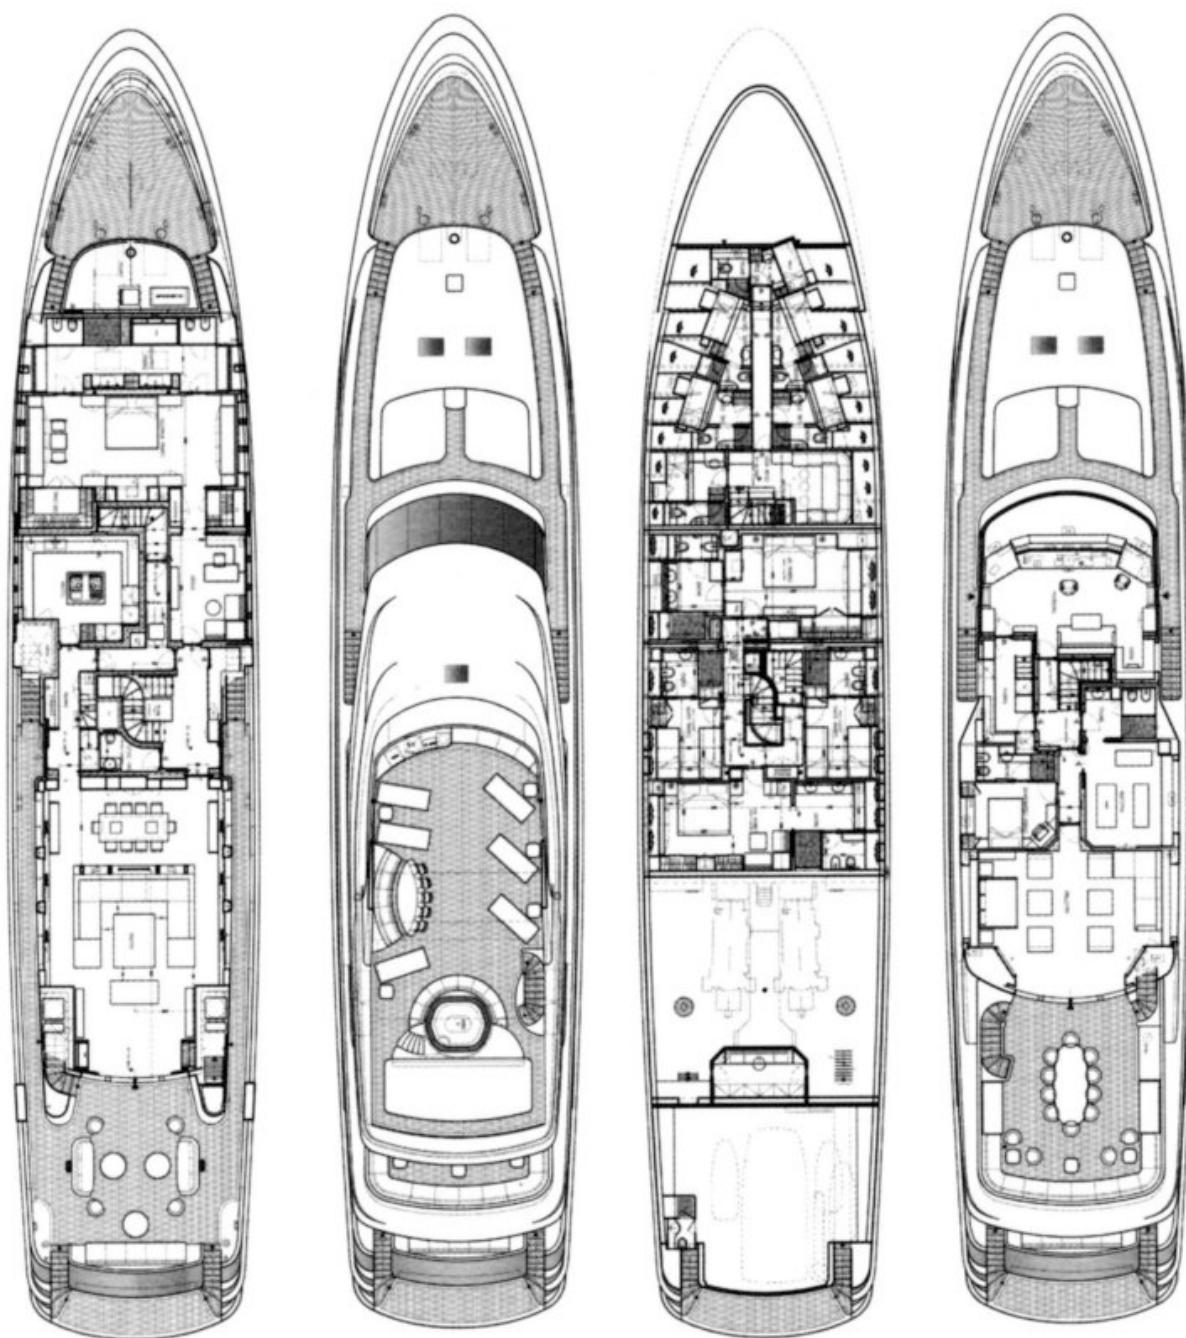

- LUXURY YACHT MISCHIEF -

177.2 feet / 54 meters | Baglietto | 2006

12 GUESTS

6 STATEROOMS

14 CREW

17 KNOTS

ABOUT MISCHIEF

The MISCHIEF yacht brochure reveals a vessel of distinction, where careful thought was placed into every detail on board. With an LOA of 177.2ft / 54m, the interior design is by Ibl & Blainey North, with exterior styling by Francesco Paszkowski Design. The MISCHIEF yacht accommodates 12 guests in 6 staterooms, which are each appointed with the best in comfort and entertainment. Explore this top of the line yacht, built by luxury yacht builder Baglietto, where meticulous work and creativity come together to create a floating sanctuary. Located in: Update Coming Soon, MISCHIEF beckons all who seek the best in luxury travel.

ASKING PRICE
For Info Please Inquire†

CHARTER RATE
From USD 275,000 wk

SPECIFICATIONS

Builder	Baglietto
Built / Refits	2006 / 2020
Length	177.2 ft / 54 m
Beam	33.8 ft / 10.3 m
Draft	9.5 ft / 2.9 m
Gross Tonnage	699
Naval Architect	Baglietto
Exterior Stylist	Francesco Paszkowski Design
Interior Stylist	Ibl & Blainey North
Hull	Steel
Classification	Lloyd's
Flag	Australia

MISCHIEF, 177' (54.00m) Baglietto Motoryacht, 2006 / 2016