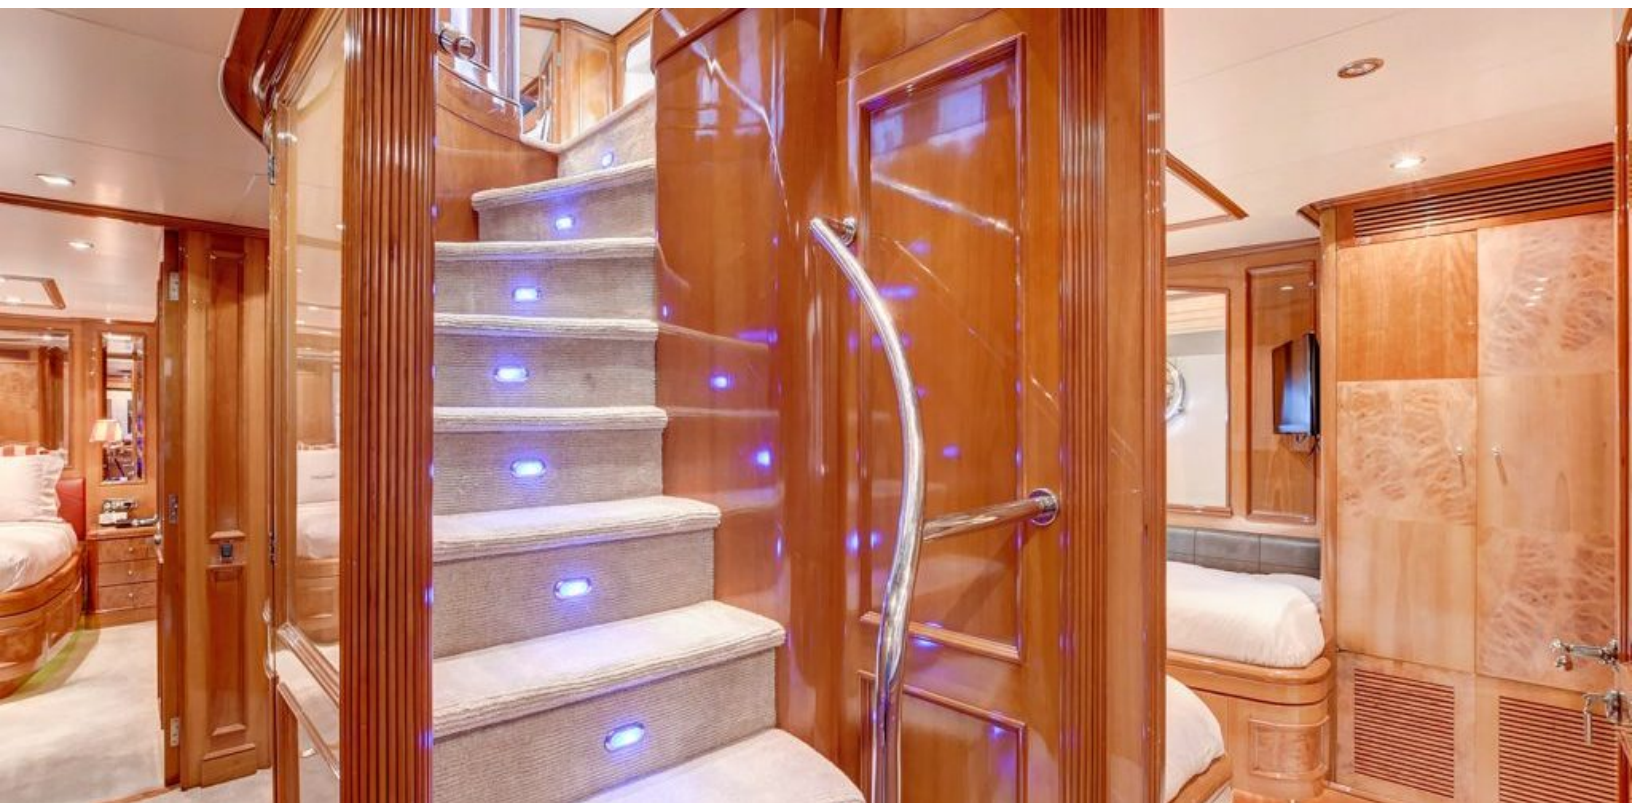

- LUXURY YACHT PARADIGM -

115 feet / 35.1 meters | Benetti | 1998