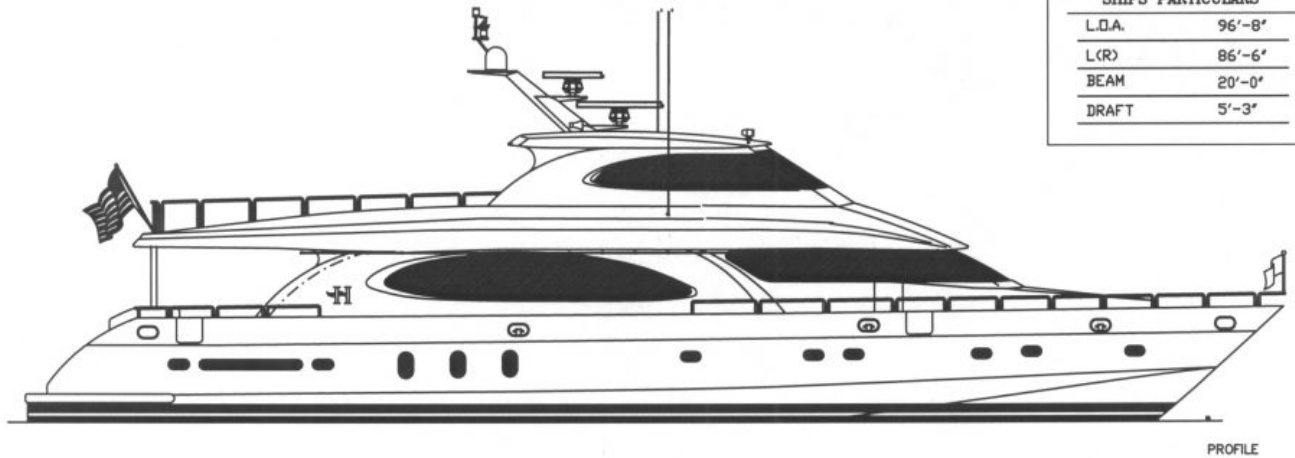

- LUXURY YACHT LADY DE ANNE V -

96.7 feet / 29.5 meters | Hargrave | 2004

SHIPS PARTICULARS	
L.O.A.	96'-8"
L(R)	86'-6"
BEAM	20'-0"
DRAFT	5'-3"

PROFILE