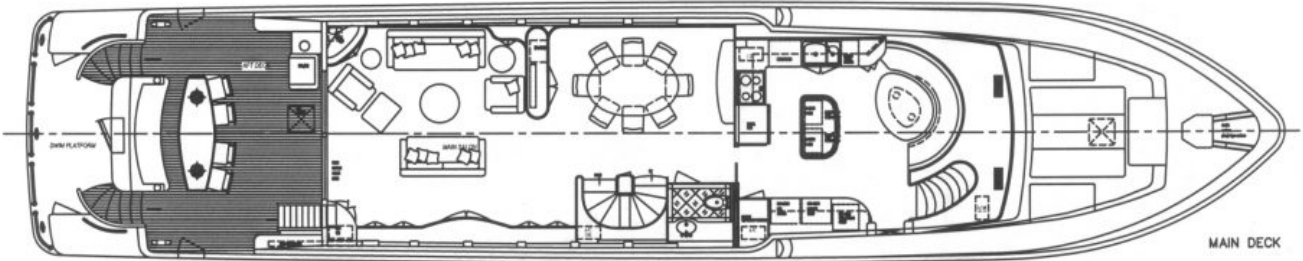

- LUXURY YACHT LADY DE ANNE V -

96.7 feet / 29.5 meters | Hargrave | 2004

- LUXURY YACHT LADY DE ANNE V -

96.7 feet / 29.5 meters | Hargrave | 2004

SHIPS PARTICULARS	
L.O.A.	96'-8"
L(R)	86'-6"
BEAM	20'-0"
DRAFT	5'-3"

PROFILE

01 DECK

MAIN DECK

LOWER DECK