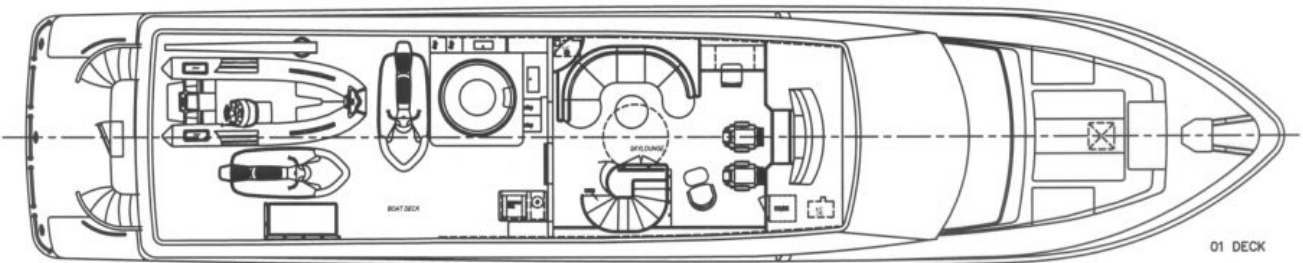

- LUXURY YACHT LADY DE ANNE V -

96.7 feet / 29.5 meters | Hargrave | 2004

- LUXURY YACHT LADY DE ANNE V -

96.7 feet / 29.5 meters | Hargrave | 2004

- LUXURY YACHT LADY DE ANNE V -

96.7 feet / 29.5 meters | Hargrave | 2004

- LUXURY YACHT LADY DE ANNE V -

96.7 feet / 29.5 meters | Hargrave | 2004

- LUXURY YACHT LADY DE ANNE V -

96.7 feet / 29.5 meters | Hargrave | 2004

SHIPS PARTICULARS	
L.O.A.	96'-8"
L(R)	86'-6"
BEAM	20'-0"
DRAFT	5'-3"

PROFILE

01 DECK

MAIN DECK

LOWER DECK