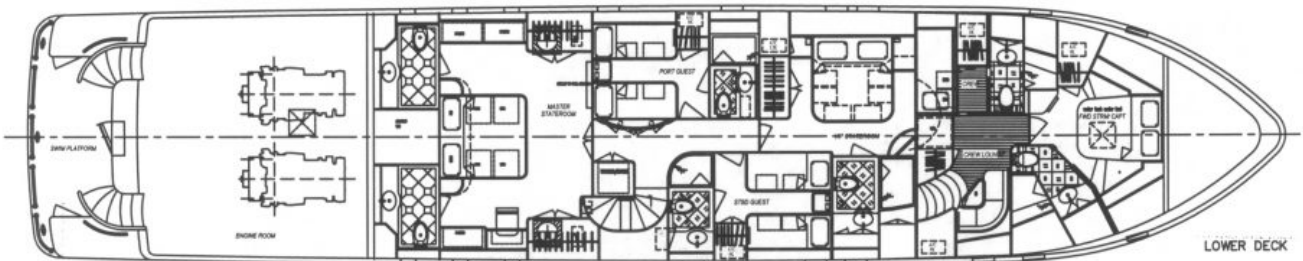

- LUXURY YACHT LADY DE ANNE V -

96.7 feet / 29.5 meters | Hargrave | 2004

- LUXURY YACHT LADY DE ANNE V -

96.7 feet / 29.5 meters | Hargrave | 2004

- LUXURY YACHT LADY DE ANNE V -

96.7 feet / 29.5 meters | Hargrave | 2004

- LUXURY YACHT LADY DE ANNE V -

96.7 feet / 29.5 meters | Hargrave | 2004

- LUXURY YACHT LADY DE ANNE V -

96.7 feet / 29.5 meters | Hargrave | 2004

SHIPS PARTICULARS	
L.O.A.	96'-8"
L(R)	86'-6"
BEAM	20'-0"
DRAFT	5'-3"

PROFILE

01 DECK

MAIN DECK

LOWER DECK