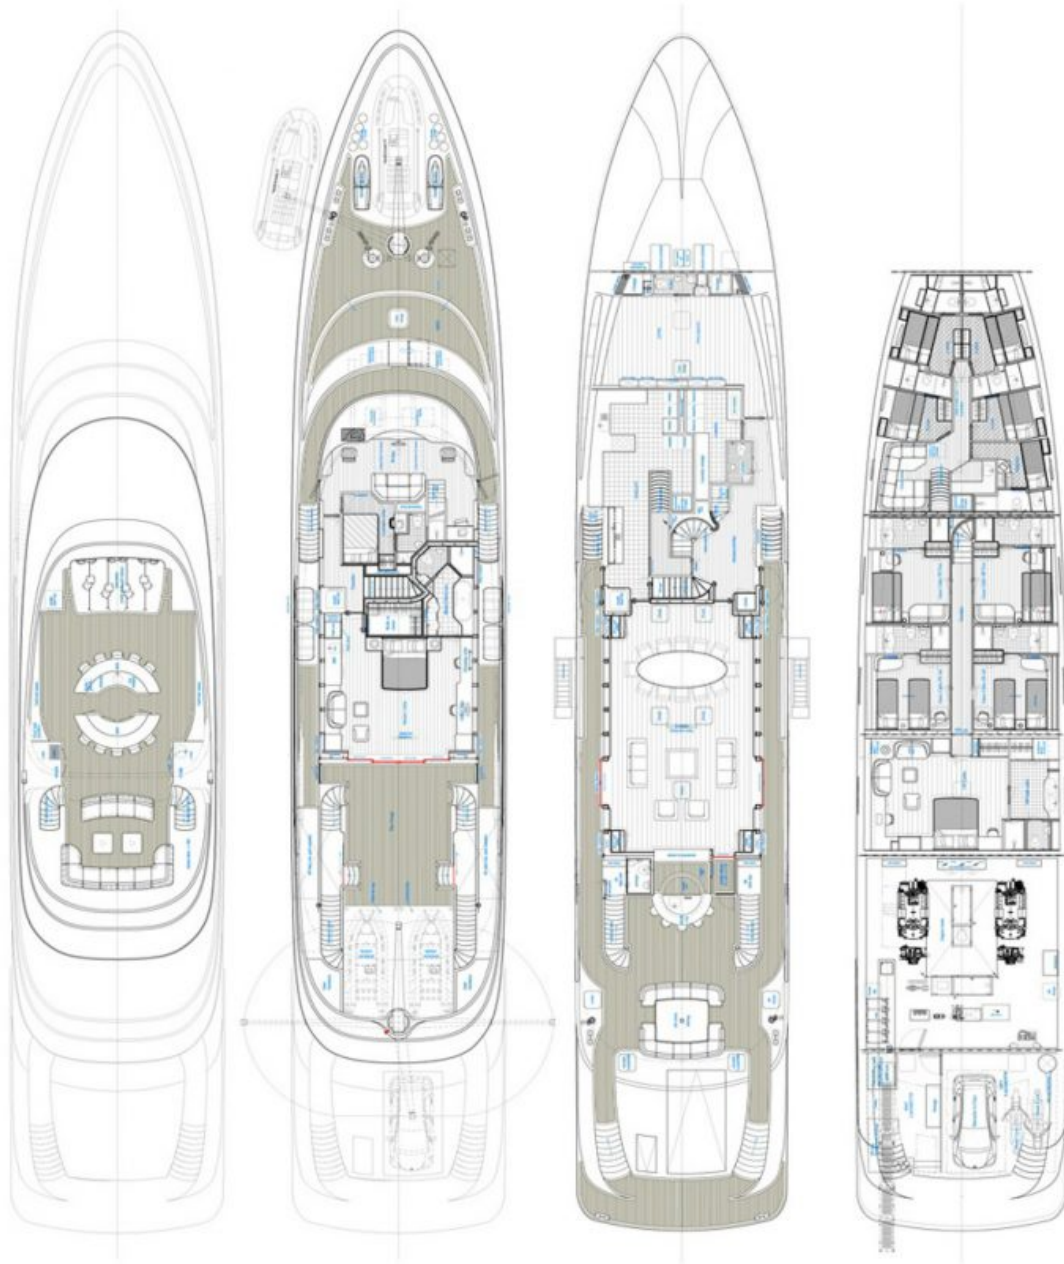

- LUXURY YACHT NASSIMA -

161.4 feet / 49.2 meters | Acico | 2012

12 GUESTS

6 STATEROOMS

11 CREW

18 KNOTS

ABOUT NASSIMA

The NASSIMA yacht charter brochure will impress even the most discerning of yachtsmen. Built by luxury yacht builder Acico, the interior design is by Maja von Dewitz, with exterior styling by Oliver van Meer. The beautifully appointed NASSIMA yacht was designed to welcome guests on board a vessel of luxury, comfort, and serenity. Explore NASSIMA, which accommodates guests in 6 sumptuous staterooms, and where every comfort of home awaits. Discover the rich woods of her interior, expansive deck spaces and top of the line amenities that welcome you. Located in: West Mediterranean, the 161.4ft / 49.2m NASSIMA aims to please all who step aboard.

ASKING PRICE
For Info Please Inquire*

CHARTER RATE
For Info Please Inquire

SPECIFICATIONS

Builder	Acico
Built / Refits	2012
Length	161.4 ft / 49.2 m
Beam	28.5 ft / 8.7 m
Draft	9.2 ft / 2.8 m
Gross Tonnage	493
Naval Architect	Acico Yachts
Exterior Stylist	Oliver van Meer
Interior Stylist	Maja von Dewitz
Hull	Aluminum
Classification	ABS, MCA Compliant
Flag	Cayman Islands

web@merlewood.com

+1-954-525-5111
Global Headquarters

Version 240219

www.merlewood.com

- LUXURY YACHT NASSIMA -

161.4 feet / 49.2 meters | Acico | 2012

- LUXURY YACHT NASSIMA -

161.4 feet / 49.2 meters | Acico | 2012

NASSIMA, 161' (49.18m) Acico Motoryacht, 2012