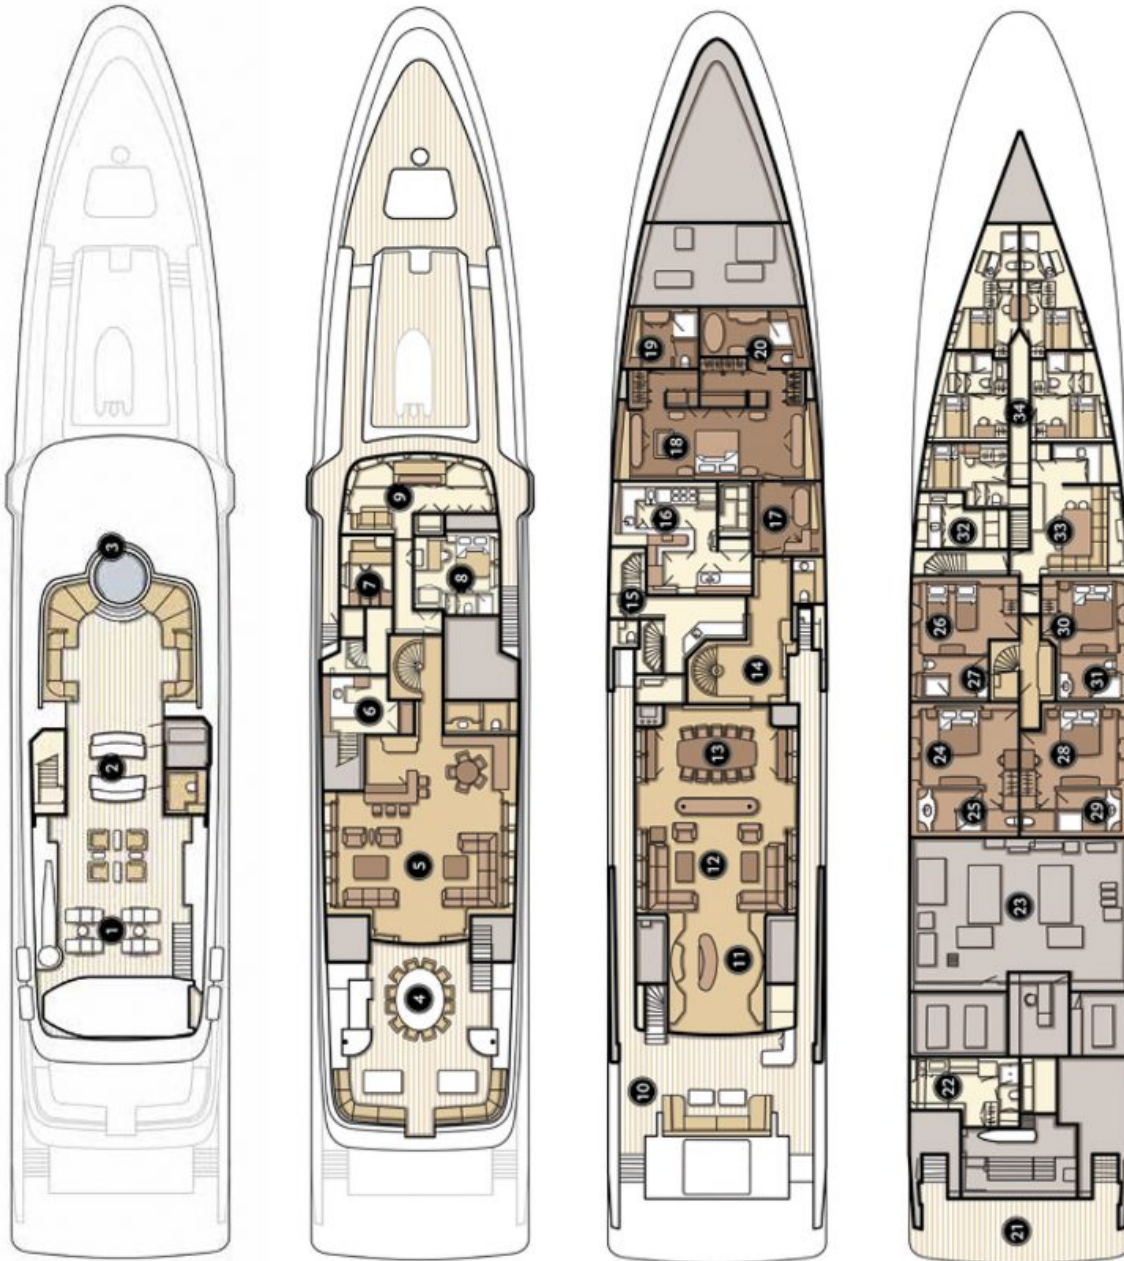

- LUXURY YACHT ROCK.IT -

198.2 feet / 60.4 meters | Feadship | 2014

11 GUESTS

5 STATEROOMS

14 CREW

15 KNOTS

ABOUT ROCK.IT

The ROCK.IT yacht charter brochure will impress even the most discerning of yachtsmen. Built by luxury yacht builder Feadship, the interior design is by Sinot Design, with exterior styling by Sinot Design. The beautifully appointed ROCK.IT yacht was designed to welcome guests on board a vessel of luxury, comfort, and serenity. Explore ROCK.IT, which accommodates guests in 5 sumptuous staterooms, and where every comfort of home awaits. Discover the rich woods of her interior, expansive deck spaces and top of the line amenities that welcome you. Located in: West Mediterranean, Caribbean, the 198.2ft / 60.4m ROCK.IT aims to please all who step aboard.

198.2 feet / 60.4 meters | Feadship | 2014

- LUXURY YACHT ROCK.IT -

198.2 feet / 60.4 meters | Leadship | 2014

- LUXURY YACHT ROCK.IT -

198.2 feet / 60.4 meters | Feadship | 2014

- LUXURY YACHT ROCK.IT -

198.2 feet / 60.4 meters | Feadship | 2014

MERLE WOOD & ASSOCIATES

- LUXURY YACHT ROCK.IT -

198.2 feet / 60.4 meters | Feadship | 2014

The ROCK.IT yacht charter brochure has been provided for informational use only and may not be used for contract purposes. Please contact your yacht broker at Merle Wood & Associates for additional information and availability.

web@merlewood.com

+1-954-525-5111
Global Headquarters

- LUXURY YACHT ROCK.IT -

198.2 feet / 60.4 meters | Feadship | 2014

ROCK.IT, 198' (60.35m) Feadship Motoryacht, 2014