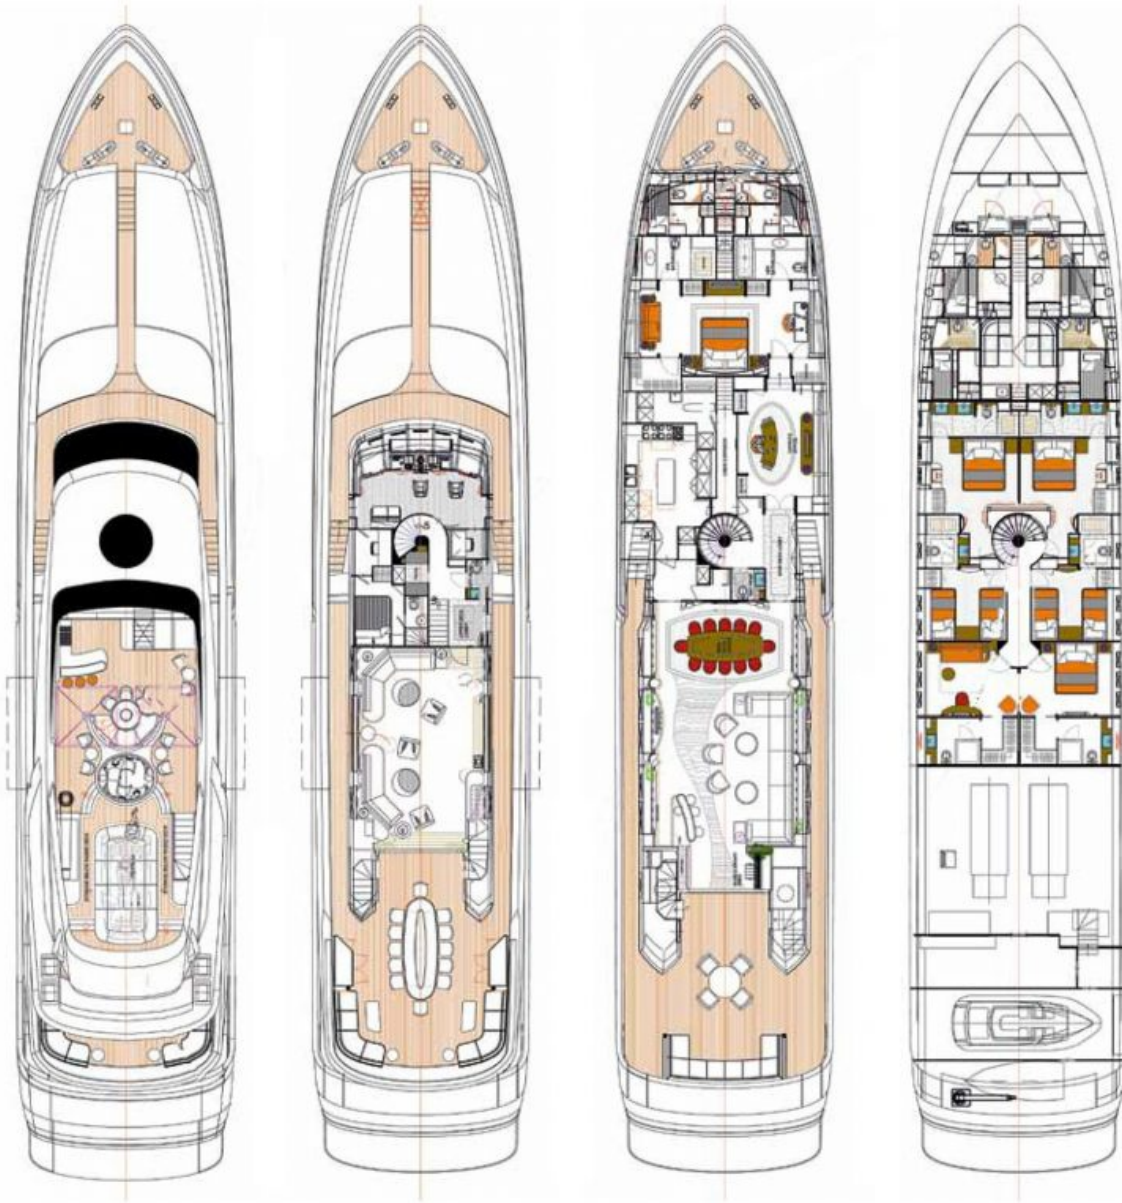

- LUXURY YACHT BALISTA -

152.8 feet / 46.6 meters | Cantieri di Pisa | 2013

14 GUESTS

7 STATEROOMS

10 CREW

26 KNOTS

ABOUT BALISTA

The BALISTA yacht charter brochure will impress even the most discerning of yachtsmen. The beautifully appointed BALISTA yacht was designed to welcome guests on board a vessel of luxury, comfort, and serenity. Explore BALISTA, which accommodates guests in 7 sumptuous staterooms, and where every comfort of home awaits. Discover the rich woods of her interior, expansive deck spaces and top of the line amenities that welcome you. Located in: Bahamas, the 152.8ft / 46.6m BALISTA aims to please all who step aboard.

- LUXURY YACHT BALISTA -

152.8 feet / 46.6 meters | Cantieri di Pisa | 2013

- LUXURY YACHT BALISTA -

152.8 feet / 46.6 meters | Cantieri di Pisa | 2013

- LUXURY YACHT BALISTA -

152.8 feet / 46.6 meters | Cantieri di Pisa | 2013

web@merlewood.com

+1-954-525-5111
Global Headquarters

- LUXURY YACHT BALISTA -

152.8 feet / 46.6 meters | Cantieri di Pisa | 2013

- LUXURY YACHT BALISTA -

152.8 feet / 46.6 meters | Cantieri di Pisa | 2013

- LUXURY YACHT BALISTA -

152.8 feet / 46.6 meters | Cantieri di Pisa | 2013

- LUXURY YACHT BALISTA -

152.8 feet / 46.6 meters | Cantieri di Pisa | 2013

BALISTA, 153' (46.57m) Cantieri di Pisa Motoryacht, 2013