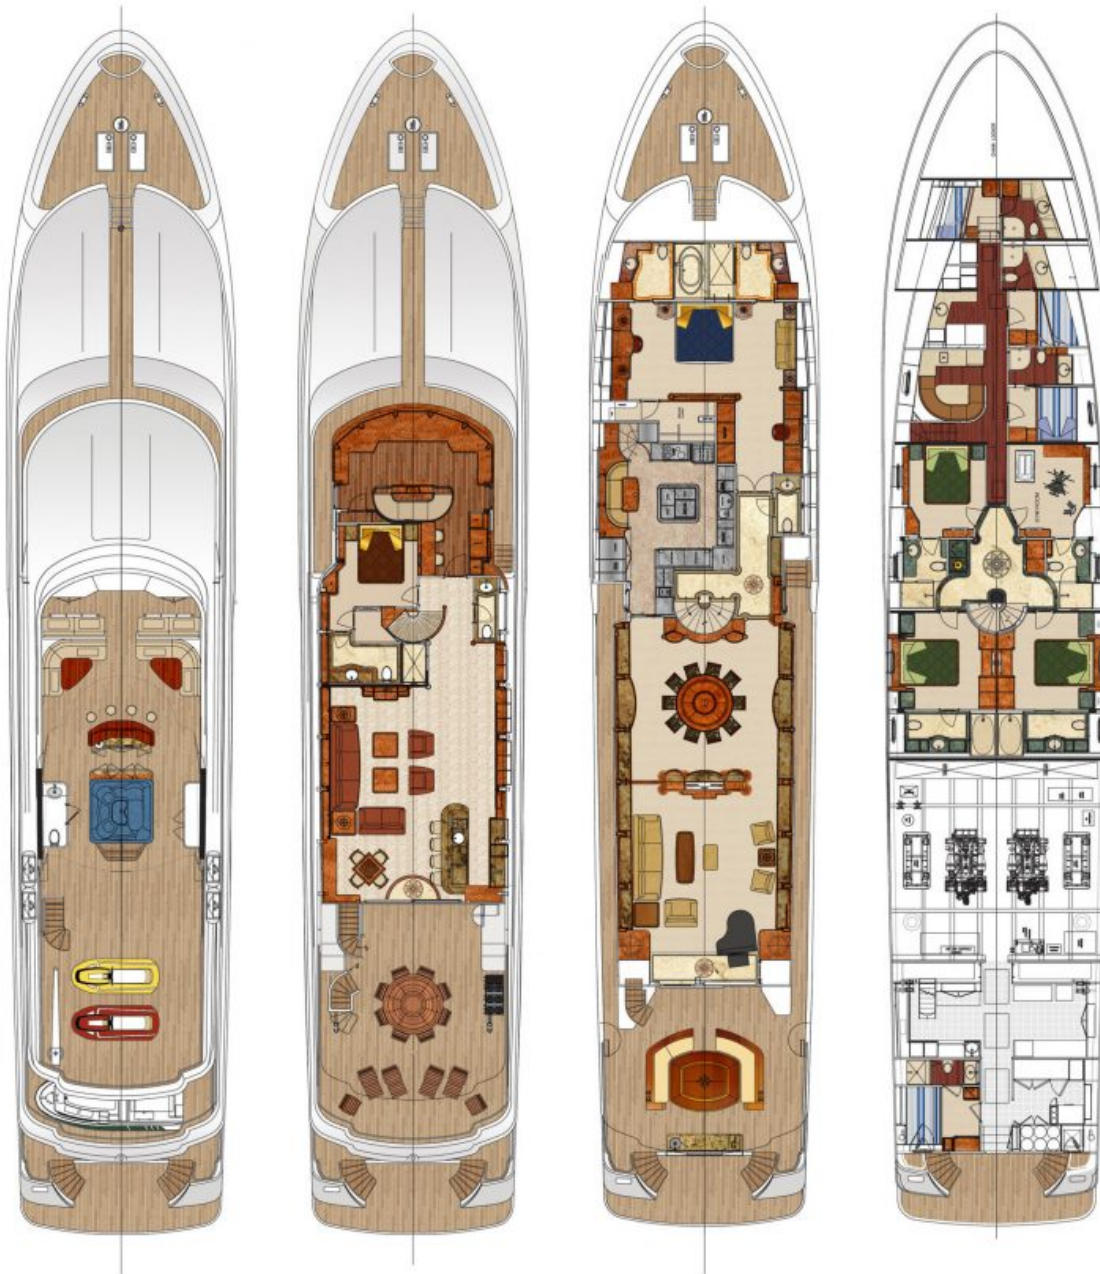

- LUXURY YACHT FAR FROM IT -

142 feet / 43.3 meters | Richmond | 2008

12 GUESTS

6 STATEROOMS

8 CREW

17 KNOTS

ABOUT FAR FROM IT

The FAR FROM IT yacht charter brochure will impress even the most discerning of yachtsmen. Built by luxury yacht builder Richmond, the interior design is by Sean Pavlik, with exterior styling by Ward Setzer. The beautifully appointed FAR FROM IT yacht was designed to welcome guests on board a vessel of luxury, comfort, and serenity. Explore FAR FROM IT, which accommodates guests in 6 sumptuous staterooms, and where every comfort of home awaits. Discover the rich woods of her interior, expansive deck spaces and top of the line amenities that welcome you. Located in: Update Coming Soon, the 142ft / 43.3m FAR FROM IT aims to please all who step aboard.

ASKING PRICE
For Info Please Inquire†

CHARTER RATE
For Info Please Inquire

SPECIFICATIONS

Builder	Richmond
Built / Refits	2008 / 2019
Length	142 ft / 43.3 m
Beam	28 ft / 8.5 m
Draft	7.3 ft / 2.2 m
Gross Tonnage	397
Naval Architect	Ward Setzer
Exterior Stylist	Ward Setzer
Interior Stylist	Sean Pavlik
Hull	Fiberglass
Classification	RINA
Flag	Cayman Islands

web@merlewood.com

+1-954-525-5111
Global Headquarters

Version 221111

www.merlewood.com

- LUXURY YACHT FAR FROM IT -

142 feet / 43.3 meters | Richmond | 2008

- LUXURY YACHT FAR FROM IT -

142 feet / 43.3 meters | Richmond | 2008

- LUXURY YACHT FAR FROM IT -

142 feet / 43.3 meters | Richmond | 2008

FAR FROM IT, 142' (43.28m) Richmond Yachts Motoryacht, 2008