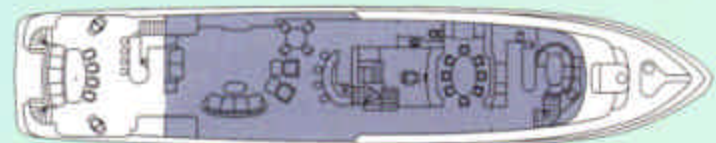

Additional quarters are available for small children or a nanny.

Savannah

Specifications

Builder: Intermarine
Length: 118' (35.4m)
Beam: 23' 5" (7.05m)
Draft: 6' (1.8m)
Engines: 2 x 1350 HP
Caterpillar
Cruising Speed: 17 Knots
Generator: 2 x 55 kw
Range: 1200 nm